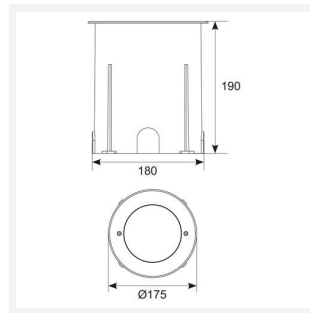

PRODUCT FEATURES

- High performance inground uplight suitable for commercial, hospitality and residential applications
- Die-cast aluminium construction with 316L stainless steel top frame
- Static load test to 2000kg: suitable for vehicular and pedestrian traffic
- Powered by HEP
- Supplied c/w installation housing for additional protection and ease of installation
- Pre-wired with 1 metre of rubber insulated cable
- Triac dimmable as standard

GENERAL INFORMATION	
Wattage	8
Lumens Delivered	790lm
Lm/W	98lm/W
Beam Angle	20
CRI	90
CCT	3000K
Input	220-240V
Operating Temp	-20°C - 25°C
SDCM	3
Cut-Out Size	155mm
Product Weight without Packaging	2.126 kg

TECHNICAL INFORMATION	
Light Source	LED
Colour / Finish	Stainless Steel
IP Rating	IP67
Class Protection	1
Internal / External	External
Surface / Recessed / Suspended	Recessed
Warranty (Years)	5
CE Mark	Yes
Diameter	175 mm