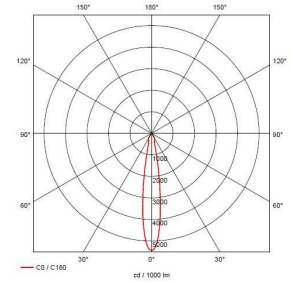

Turlock

Turlock 175 LED Walkover IP67 3000K
Code: ATURWOLED/175/WW

Category	Feature Lighting
Application	Commercial, Education, Healthcare, Hospitality, Outdoor, Residential, Retail
Specification	Architectural