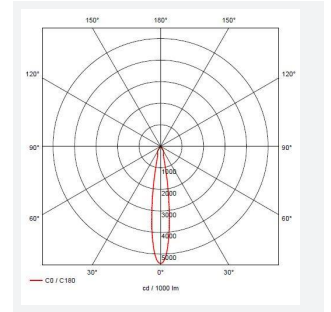

PRODUCT FEATURES

- High performance inground uplight suitable for commercial, hospitality and residential applications
- Die-cast aluminium construction with 316L stainless steel top frame
- Static load test to 2000kg; suitable for vehicular and pedestrian traffic
- Powered by HEP
- Supplied c/w installation housing for additional protection and ease of installation
- Pre-wired with 1 metre of rubber insulated cable
- Triac dimmable as standard

GENERAL INFORMATION	
Wattage	8
Lumens Delivered	790lm
Lm/W	98lm/W
Beam Angle	20
CRI	90
CCT	3000K
Input	220/240V
Operating Temp	-20°C - 25°C
SDCM	3
Product Weight without Packaging	2.126 kg

TECHNICAL INFORMATION	
Light Source	LED
Colour / Finish	Stainless Steel
IP Rating	IP67
Class Protection	1
Internal / External	External
Surface / Recessed / Suspended	Recessed
Warranty (Years)	5
CE Mark	Yes
Diameter	175 mm