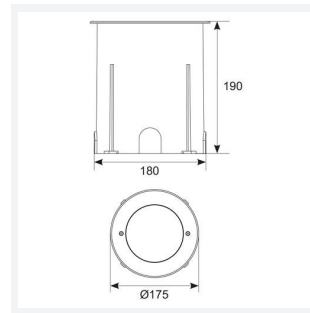

- High performance inground uplight suitable for commercial, hospitality and residential applications
- Die-cast aluminium construction with 316L stainless steel top frame
- Static load test to 2000kg; suitable for vehicular and pedestrian traffic
- Powered by HEP
- Supplied c/w installation housing for additional protection and ease of installation
- Pre-wired with 1 metre of rubber insulated cable
- Triac dimmable as standard

GENERAL INFORMATION	
Wattage	8
Lumens Delivered	790lm
Lm/W	98lm/W
Beam Angle	20
CRI	90
CCT	3000K
Input	220-240V
Operating Temp	-20°C - 25°C
SDCM	3
Cut-Out Size	155mm
Product Weight without Packaging	2.126 kg

TECHNICAL INFORMATION	
Light Source	LED
Colour / Finish	Stainless Steel
IP Rating	IP67
Class Protection	1
Internal / External	External
Surface / Recessed / Suspended	Recessed
Warranty (Years)	5
CE Mark	Yes
Diameter	175 mm