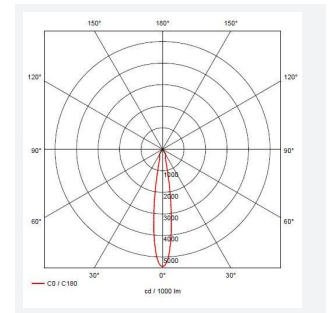

- High performance inground uplight suitable for commercial, hospitality and residential applications
- Die-cast aluminium construction with 316L stainless steel top frame
- Static load test to 2000kg; suitable for vehicular and pedestrian traffic
- Powered by HEP
- Supplied c/w installation housing for additional protection and ease of installation
- Pre-wired with 1 metre of rubber insulated cable
- Triac dimmable as standard

GENERAL INFORMATION	
Wattage	8
Lumens Delivered	790lm
Lm/W	98lm/W
Beam Angle	20
CRI	90
CCT	3000K
Input	220-240V
Operating Temp	-20°C - 25°C
SDCM	3
Cut-Out Size	155mm
Product Weight without Packaging	2.126 kg

TECHNICAL INFORMATION	
Light Source	LED
Colour / Finish	Stainless Steel
IP Rating	IP67
Class Protection	1
Internal / External	External
Surface / Recessed / Suspended	Recessed
Warranty (Years)	5
CE Mark	Yes
Diameter	175 mm