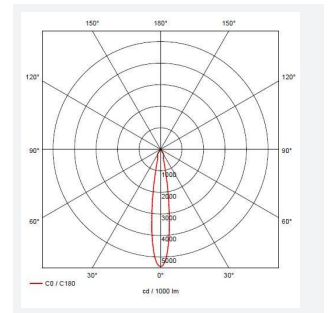

PRODUCT FEATURES

- High performance inground uplight suitable for commercial, hospitality and residential applications
- Die-cast aluminium construction with 316L stainless steel top frame
- Static load test to 2000kg: suitable for vehicular and pedestrian traffic
- Powered by HEP
- Supplied c/w installation housing for additional protection and ease of installation
- Pre-wired with 1 metre of rubber insulated cable
- Triac dimmable as standard

GENERAL INFORMATION	
Wattage	8
Lumens Delivered	790lm
Lm/W	98lm/W
Beam Angle	20
CRI	90
CCT	3000K
Input	220-240V
Operating Temp	-20°C - 25°C
SDCM	3
Cut-Out Size	155mm
Product Weight without Packaging	2.126 kg

TECHNICAL INFORMATION	
Light Source	LED
Colour / Finish	Stainless Steel
IP Rating	IP67
Class Protection	1
Internal / External	External
Surface / Recessed / Suspended	Recessed
Warranty (Years)	5
CE Mark	Yes
Diameter	175 mm