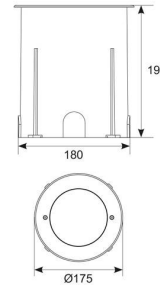

Turlock

Turlock 175 LED Walkover IP67 3000K
Code: ATURWOLED/175/WW

Category	Feature Lighting
Application	Commercial, Education, Healthcare, Hospitality, Outdoor, Residential, Retail
Specification	Architectural