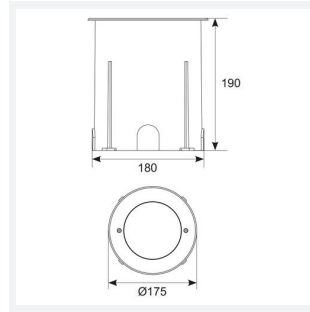

PRODUCT FEATURES

- High performance inground uplight suitable for commercial, hospitality and residential applications
- Die-cast aluminium construction with 316L stainless steel top frame
- Static load test to 2000kg; suitable for vehicular and pedestrian traffic
- Powered by HEP
- Supplied c/w installation housing for additional protection and ease of installation
- Pre-wired with 1 metre of rubber insulated cable
- Triac dimmable as standard

GENERAL INFORMATION	
Wattage	8
Lumens Delivered	790lm
Lm/W	98lm/W
Beam Angle	20
CRI	90
CCT	3000K
Input	220/240V
Operating Temp	-20°C - 25°C
SDCM	3
Product Weight without Packaging	2.126 kg

TECHNICAL INFORMATION	
Light Source	LED
Colour / Finish	Stainless Steel
IP Rating	IP67
Class Protection	1
Internal / External	External
Surface / Recessed / Suspended	Recessed
Warranty (Years)	5
CE Mark	Yes
Diameter	175 mm