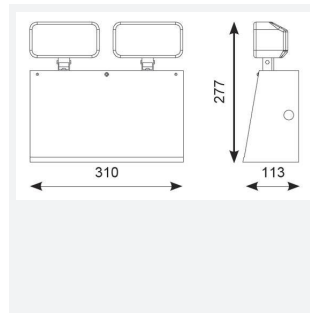

PRODUCT FEATURES

- Twin LED emergency floodlighting for industrial applications
- Moulded polycarbonate heads
- Robust metal enclosure in an opal colour

GENERAL INFORMATION	
Wattage	3W
Lumens Delivered	396lm (Emergency)
Beam Angle	50
CRI	70
CCT	6500K
Input	220/240V
Operating Temp	0°C - 40°C
Product Weight without Packaging	2.077 kg

TECHNICAL INFORMATION	
Light Source	LED
Colour / Finish	White
IP Rating	IP20
Class Protection	1
Internal / External	Internal
Surface / Recessed / Suspended	Wall
Lumen Depreciation	L70 50,000h
Warranty (Years)	3
CE Mark	Yes
Height	277 mm