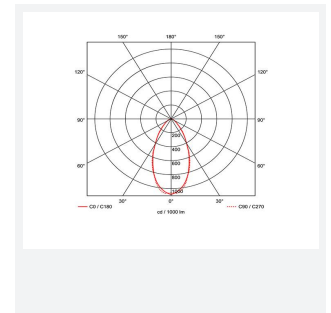

Twin Spot

Twin Spot Non-Maintained
Code: ATSLED/3NM

Category	Emergency
Application	Ancillary, Commercial, Education, Healthcare, Hospitality, Industrial, Retail
Specification	Performance

PRODUCT FEATURES

- Twin LED emergency floodlighting for industrial applications
- Moulded polycarbonate heads
- Robust metal enclosure in an opal colour

GENERAL INFORMATION	
Wattage	3W
Lumens Delivered	396lm (Emergency)
Beam Angle	50
CRI	70
CCT	6500K
Input	220/240V
Operating Temp	0°C - 40°C
Product Weight without Packaging	2.077 kg

TECHNICAL INFORMATION	
Light Source	LED
Colour / Finish	White
IP Rating	IP20
Class Protection	1
Internal / External	Internal
Surface / Recessed / Suspended	Wall
Lumen Depreciation	L70 50,000h
Warranty (Years)	3
CE Mark	Yes
Height	277 mm