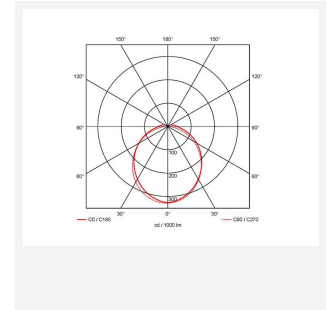

# Tornado PRO

Tornado PRO 1800mm OCTO Smart Control Self-  
Code: ATORPLED6/OCTO/M3

Category	Battens and Weatherproofs
Application	Ancillary, Commercial, Education, Healthcare, Hospitality, Industrial, Retail
Specification	Performance

### GENERAL INFORMATION

Wattage	35W
Lumens Delivered	3700lm
Lm/W	106lm/W
Beam Angle	100/120
CRI	80
CCT	4000K
Input	220/240V
Operating Temp	0°C - 40°C
SDCM	3
Product Weight without Packaging	0.01 kg

### TECHNICAL INFORMATION

Light Source	LED
Colour / Finish	Grey
IP Rating	IP65
Class Protection	1
Internal / External	Internal / External
Surface / Recessed / Suspended	Ceiling, Suspended
Lumen Depreciation	L80 54,000h
Warranty (Years)	7
CE Mark	Yes
Height	70 mm
Accessories	ATORPLED/SSKIT/SINGLE, ATORPLED/SSKIT/TWIN