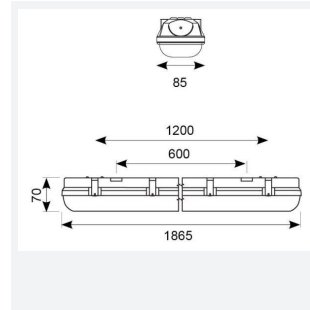

# Tornado PRO

Tornado PRO 1800mm OCTO Smart Control Self-  
Code: ATORPLED6/OCTO/M3

Category	Battens and Weatherproofs
Application	Ancillary, Commercial, Education, Healthcare, Hospitality, Industrial, Retail
Specification	Performance

### GENERAL INFORMATION

Wattage	35W
Lumens Delivered	3700lm
Lm/W	106lm/W
Beam Angle	100/120
CRI	80
CCT	4000K
Input	220/240V
Operating Temp	0°C - 40°C
SDCM	3
Product Weight without Packaging	0.01 kg

### TECHNICAL INFORMATION

Light Source	LED
Colour / Finish	Grey
IP Rating	IP65
Class Protection	1
Internal / External	Internal / External
Surface / Recessed / Suspended	Ceiling, Suspended
Lumen Depreciation	L80 54,000h
Warranty (Years)	7
CE Mark	Yes
Height	70 mm
Accessories	ATORPLED/SSKIT/SINGLE, ATORPLED/SSKIT/TWIN