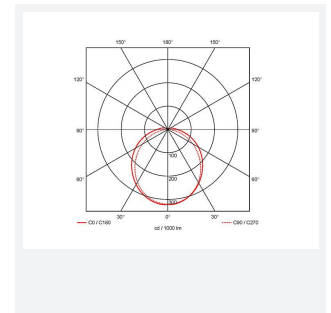

# Tornado PRO

Tornado PRO Twin 1500mm High Output 1 1-10V  
Code: ATORPLED2X5/HO/1/DD4/DM3

|               |   |
|---------------|---|
| Category      | Battens and Weatherproofs   |
| Application   | Ancillary, Commercial, Education, Healthcare, Hospitality, Industrial, Retail |
| Specification | Performance   |

| GENERAL INFORMATION |            |
|---------------------|------------|
| Wattage             | 79W        |
| Lumens Delivered    | 13000lm    |
| Lm/W                | 161lm/W    |
| Beam Angle          | 100/120    |
| CRI                 | 80         |
| CCT                 | 4000K      |
| Input               | 220-240V   |
| Operating Temp      | 0°C - 40°C |
| SDCM                | 3          |
| UGR                 | 26         |

| TECHNICAL INFORMATION          |                     |
|--------------------------------|---------------------|
| Light Source                   | LED                 |
| Colour / Finish                | Grey                |
| IP Rating                      | IP65                |
| Class Protection               | 1                   |
| Internal / External            | Internal / External |
| Surface / Recessed / Suspended | Ceiling, Suspended  |
| Lumen Depreciation             | L80 54,000h         |
| Warranty (Years)               | 7                   |
| CE Mark                        | Yes                 |
| Height                         | 70 mm               |