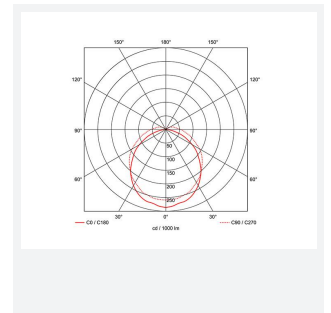

# Tornado EVO

Tornado EVO 1800mm 1-10V  
Code: ATOREVO6/DD4

<b>Category</b>	Battens and Weatherproofs
<b>Application</b>	Ancillary, Commercial, Education, Healthcare, Hospitality, Industrial, Retail
<b>Specification</b>	Performance

GENERAL INFORMATION	
Wattage	35W
Lumens Delivered	5000lm
Lm/W	140lm/W
Beam Angle	105/125
CRI	80
CCT	4000K
Input	220/240V
Operating Temp	-10°C - 40°C
SDCM	6

TECHNICAL INFORMATION	
Light Source	LED
Colour / Finish	Grey
IP Rating	IP65
Class Protection	1
Internal / External	Internal / External
Surface / Recessed / Suspended	Ceiling, Suspended
Lumen Depreciation	L80 54,000h
Warranty (Years)	5
CE Mark	Yes
Height	80 mm