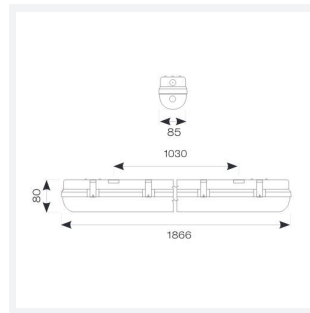

# Tornado EVO

Tornado EVO 1800mm 1-10V  
Code: ATOREVO6/DD4

<b>Category</b>	Battens and Weatherproofs
<b>Application</b>	Ancillary, Commercial, Education, Healthcare, Hospitality, Industrial, Retail
<b>Specification</b>	Performance

## PRODUCT FEATURES

- IP65 non-corrosive batten suitable for industrial applications and ancillary areas
- Unique luminaire fixing clip design allows option of mounting onto BESA box
- Lockable heavy-duty stainless steel clips supplied as standard for added safety and security
- LED Performance allows point-to-point replacement of existing fluorescent luminaires
- High efficiency up to 140 Lm/W

GENERAL INFORMATION	
Wattage	35W
Lumens Delivered	5000lm
Lm/W	140lm/W
Beam Angle	105/125
CRI	80
CCT	4000K
Input	220/240V
Operating Temp	-10°C - 40°C
SDCM	6

TECHNICAL INFORMATION	
Light Source	LED
Colour / Finish	Grey
IP Rating	IP65
Class Protection	1
Internal / External	Internal / External
Surface / Recessed / Suspended	Ceiling, Suspended
Lumen Depreciation	L80 54,000h
Warranty (Years)	5
CE Mark	Yes
Height	80 mm