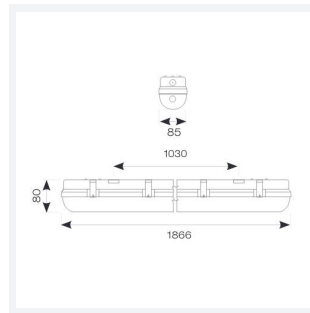

Tornado EVO

Tornado EVO 1800mm DALI
Code: ATOREVO6/DD3

Category	Battens and Weatherproofs
Application	Ancillary, Commercial, Education, Healthcare, Hospitality, Industrial, Retail
Specification	Performance

PRODUCT FEATURES

- IP65 non-corrosive batten suitable for industrial applications and ancillary areas
- Unique luminaire fixing clip design allows option of mounting onto BESA box
- Lockable heavy-duty stainless steel clips supplied as standard for added safety and security
- LED Performance allows point-to-point replacement of existing fluorescent luminaires
- High efficiency up to 140 Lm/W

GENERAL INFORMATION	
Wattage	35W
Lumens Delivered	5000lm
Lm/W	140lm/W
Beam Angle	105/125
CRI	80
CCT	4000K
Input	220/240V
Operating Temp	-10°C - 40°C
SDCM	6

TECHNICAL INFORMATION	
Light Source	LED
Colour / Finish	Grey
IP Rating	IP65
Class Protection	1
Internal / External	Internal / External
Surface / Recessed / Suspended	Ceiling, Suspended
Lumen Depreciation	L80 54,000h
Warranty (Years)	5
CE Mark	Yes
Height	80 mm