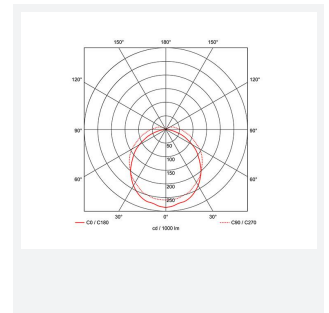

PRODUCT FEATURES

- IP65 non-corrosive batten suitable for industrial applications and ancillary areas
- Unique luminaire fixing clip design allows option of mounting onto BESA box
- Lockable heavy-duty stainless steel clips supplied as standard for added safety and security
- LED Performance allows point-to-point replacement of existing fluorescent luminaires
- High efficiency up to 140 Lm/W

GENERAL INFORMATION	
Wattage	35W
Lumens Delivered	5000lm
Lm/W	140lm/W
Beam Angle	105/125
CRI	80
CCT	4000K
Input	220/240V
Operating Temp	-10°C - 40°C
SDCM	6

TECHNICAL INFORMATION	
Light Source	LED
Colour / Finish	Grey
IP Rating	IP65
Class Protection	1
Internal / External	Internal / External
Surface / Recessed / Suspended	Ceiling, Suspended
Lumen Depreciation	L80 54,000h
Warranty (Years)	5
CE Mark	Yes
Height	80 mm