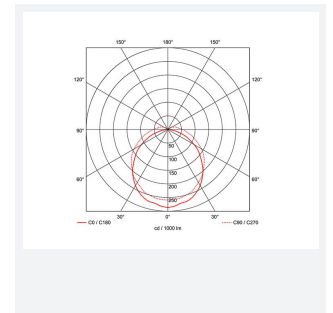

# Tornado EVO

Tornado EVO 1800mm Corridor Function  
Code: ATOREVO6/CF

<b>Category</b>	Battens and Weatherproofs
<b>Application</b>	Ancillary, Commercial, Education, Healthcare, Hospitality, Industrial, Retail
<b>Specification</b>	Performance

GENERAL INFORMATION	
Wattage	35W
Lumens Delivered	5000lm
Lm/W	140lm/W
Beam Angle	105/125
CRI	80
CCT	4000K
Input	220/240V
Operating Temp	-10°C - 40°C
SDCM	6

TECHNICAL INFORMATION	
Light Source	LED
Colour / Finish	Grey
IP Rating	IP65
Class Protection	1
Internal / External	Internal / External
Surface / Recessed / Suspended	Ceiling, Suspended
Lumen Depreciation	L80 54,000h
Warranty (Years)	5
CE Mark	Yes
Height	80 mm