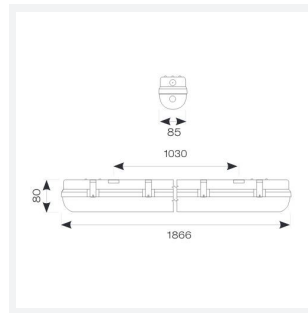

# Tornado EVO

Tornado EVO 1800mm Corridor Function  
Code: ATOREVO6/CF

<b>Category</b>	Battens and Weatherproofs
<b>Application</b>	Ancillary, Commercial, Education, Healthcare, Hospitality, Industrial, Retail
<b>Specification</b>	Performance

## PRODUCT FEATURES

- IP65 non-corrosive batten suitable for industrial applications and ancillary areas
- Unique luminaire fixing clip design allows option of mounting onto BESA box
- Lockable heavy-duty stainless steel clips supplied as standard for added safety and security
- LED Performance allows point-to-point replacement of existing fluorescent luminaires
- High efficiency up to 140 Lm/W

GENERAL INFORMATION	
Wattage	35W
Lumens Delivered	5000lm
Lm/W	140lm/W
Beam Angle	105/125
CRI	80
CCT	4000K
Input	220/240V
Operating Temp	-10°C - 40°C
SDCM	6

TECHNICAL INFORMATION	
Light Source	LED
Colour / Finish	Grey
IP Rating	IP65
Class Protection	1
Internal / External	Internal / External
Surface / Recessed / Suspended	Ceiling, Suspended
Lumen Depreciation	L80 54,000h
Warranty (Years)	5
CE Mark	Yes
Height	80 mm