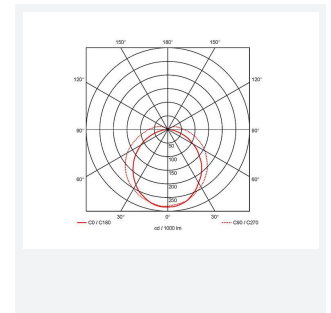

# Tornado EVO

Tornado EVO 1500mm Corridor Function  
Code: ATOREVO5/CF

|                      |                                                                               |
|----------------------|-------------------------------------------------------------------------------|
| <b>Category</b>      | Battens and Weatherproofs                                                     |
| <b>Application</b>   | Ancillary, Commercial, Education, Healthcare, Hospitality, Industrial, Retail |
| <b>Specification</b> | Performance                                                                   |

| GENERAL INFORMATION              |              |
|----------------------------------|--------------|
| Wattage                          | 30W          |
| Lumens Delivered                 | 4200lm       |
| Lm/W                             | 140lm/W      |
| Beam Angle                       | 105/125      |
| CRI                              | 80           |
| CCT                              | 4000K        |
| Input                            | 220/240V     |
| Operating Temp                   | -10°C - 40°C |
| SDCM                             | 6            |
| Product Weight without Packaging | 2.77 kg      |

| TECHNICAL INFORMATION          |                     |
|--------------------------------|---------------------|
| Light Source                   | LED                 |
| Colour / Finish                | Grey                |
| IP Rating                      | IP65                |
| Class Protection               | 1                   |
| Internal / External            | Internal / External |
| Surface / Recessed / Suspended | Ceiling, Suspended  |
| Lumen Depreciation             | L80 54,000h         |
| Warranty (Years)               | 5                   |
| CE Mark                        | Yes                 |
| Height                         | 75 mm               |