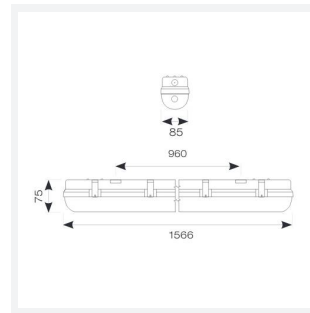

# Tornado EVO

Tornado EVO 1500mm Corridor Function  
Code: ATOREVO5/CF

|                      |                                                                               |
|----------------------|-------------------------------------------------------------------------------|
| <b>Category</b>      | Battens and Weatherproofs                                                     |
| <b>Application</b>   | Ancillary, Commercial, Education, Healthcare, Hospitality, Industrial, Retail |
| <b>Specification</b> | Performance                                                                   |

## PRODUCT FEATURES

- IP65 non-corrosive batten suitable for industrial applications and ancillary areas
- Unique luminaire fixing clip design allows option of mounting onto BESA box
- Lockable heavy-duty stainless steel clips supplied as standard for added safety and security
- LED Performance allows point-to-point replacement of existing fluorescent luminaires
- High efficiency up to 140 Lm/W

| GENERAL INFORMATION              |              |
|----------------------------------|--------------|
| Wattage                          | 30W          |
| Lumens Delivered                 | 4200lm       |
| Lm/W                             | 140lm/W      |
| Beam Angle                       | 105/125      |
| CRI                              | 80           |
| CCT                              | 4000K        |
| Input                            | 220/240V     |
| Operating Temp                   | -10°C - 40°C |
| SDCM                             | 6            |
| Product Weight without Packaging | 2.77 kg      |