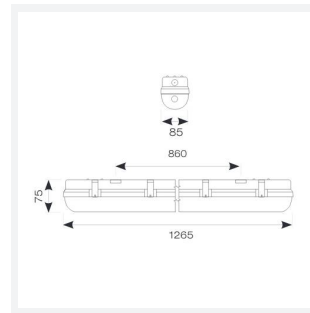

# Tornado EVO

Tornado EVO 1200mm OCTO Smart Control  
Code: ATOREVO4/OCTO

Category	Battens and Weatherproofs
Application	Ancillary, Commercial, Education, Healthcare, Hospitality, Industrial, Retail
Specification	Performance

## PRODUCT FEATURES

- IP65 non-corrosive batten suitable for industrial applications and ancillary areas
- Unique luminaire fixing clip design allows option of mounting onto BESA box
- Lockable heavy-duty stainless steel clips supplied as standard for added safety and security
- LED Performance allows point-to-point replacement of existing fluorescent luminaires
- High efficiency up to 140 Lm/W

GENERAL INFORMATION	
Wattage	20W
Lumens Delivered	2800lm
Lm/W	140lm/W
Beam Angle	105/125
CRI	80
CCT	4000K
Input	220/240V
Operating Temp	-10°C - 40°C
SDCM	6
Product Weight without Packaging	1.37 kg

TECHNICAL INFORMATION	
Light Source	LED
Colour / Finish	Grey
IP Rating	IP65
Class Protection	1
Internal / External	Internal / External
Surface / Recessed / Suspended	Ceiling, Suspended
Lumen Depreciation	L80 54,000h
Warranty (Years)	5
CE Mark	Yes
Height	75 mm