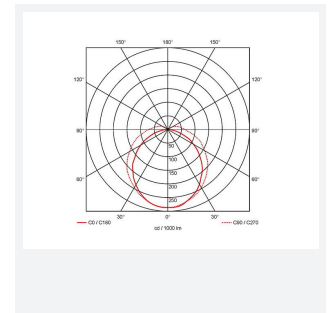

# Tornado EVO

Tornado EVO 1200mm OCTO Smart Control  
Code: ATOREVO4/OCTO

Category	Battens and Weatherproofs
Application	Ancillary, Commercial, Education, Healthcare, Hospitality, Industrial, Retail
Specification	Performance

GENERAL INFORMATION	
Wattage	20W
Lumens Delivered	2800lm
Lm/W	140lm/W
Beam Angle	105/125
CRI	80
CCT	4000K
Input	220/240V
Operating Temp	-10°C - 40°C
SDCM	6
Product Weight without Packaging	1.37 kg

TECHNICAL INFORMATION	
Light Source	LED
Colour / Finish	Grey
IP Rating	IP65
Class Protection	1
Internal / External	Internal / External
Surface / Recessed / Suspended	Ceiling, Suspended
Lumen Depreciation	L80 54,000h
Warranty (Years)	5
CE Mark	Yes
Height	75 mm