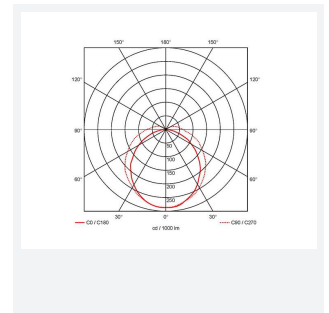

Tornado EVO

Tornado EVO 1200mm 1-10V
Code: ATOREVO4/DD4

Category	Battens and Weatherproofs
Application	Ancillary, Commercial, Education, Healthcare, Hospitality, Industrial, Retail
Specification	Performance

GENERAL INFORMATION	
Wattage	20W
Lumens Delivered	2800lm
Lm/W	140lm/W
Beam Angle	105/125
CRI	80
CCT	4000K
Input	220/240V
Operating Temp	-10°C - 40°C
SDCM	6
Product Weight without Packaging	1.27 kg

TECHNICAL INFORMATION	
Light Source	LED
Colour / Finish	Grey
IP Rating	IP65
Class Protection	1
Internal / External	Internal / External
Surface / Recessed / Suspended	Ceiling, Suspended
Lumen Depreciation	L80 54,000h
Warranty (Years)	5
CE Mark	Yes
Height	75 mm