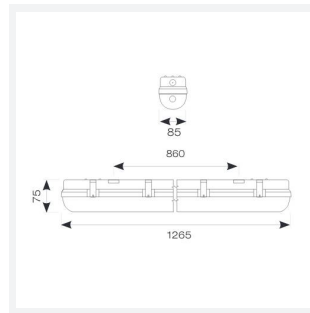

Tornado EVO

Tornado EVO 1200mm 1-10V
Code: ATOREVO4/DD4

Category	Battens and Weatherproofs
Application	Ancillary, Commercial, Education, Healthcare, Hospitality, Industrial, Retail
Specification	Performance

PRODUCT FEATURES

- IP65 non-corrosive batten suitable for industrial applications and ancillary areas
- Unique luminaire fixing clip design allows option of mounting onto BESA box
- Lockable heavy-duty stainless steel clips supplied as standard for added safety and security
- LED Performance allows point-to-point replacement of existing fluorescent luminaires
- High efficiency up to 140 Lm/W

GENERAL INFORMATION	
Wattage	20W
Lumens Delivered	2800lm
Lm/W	140lm/W
Beam Angle	105/125
CRI	80
CCT	4000K
Input	220/240V
Operating Temp	-10°C - 40°C
SDCM	6
Product Weight without Packaging	1.27 kg

TECHNICAL INFORMATION	
Light Source	LED
Colour / Finish	Grey
IP Rating	IP65
Class Protection	1
Internal / External	Internal / External
Surface / Recessed / Suspended	Ceiling, Suspended
Lumen Depreciation	L80 54,000h
Warranty (Years)	5
CE Mark	Yes
Height	75 mm