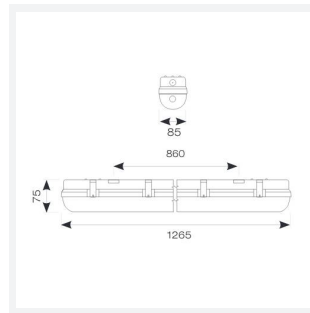

# Tornado EVO

Tornado EVO 1200mm 1-10V Self-Test Emergency  
Code: ATOREVO4/DD4/SM3

|               |   |
|---------------|---|
| Category      | Battens and Weatherproofs   |
| Application   | Ancillary, Commercial, Education, Healthcare, Hospitality, Industrial, Retail |
| Specification | Performance   |

| GENERAL INFORMATION              |            |
|----------------------------------|------------|
| Wattage                          | 20W        |
| Lumens Delivered                 | 2800lm     |
| Lm/W                             | 140lm/W    |
| Beam Angle                       | 105/125    |
| CRI                              | 80         |
| CCT                              | 4000K      |
| Input                            | 220/240V   |
| Operating Temp                   | 0°C - 40°C |
| SDCM                             | 6          |
| Product Weight without Packaging | 1.27 kg    |