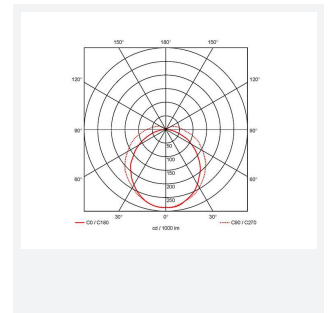

# Tornado EVO

Tornado EVO 1200mm 1-10V Self-Test Emergency  
Code: ATOREVO4/DD4/SM3

|               |   |
|---------------|---|
| Category      | Battens and Weatherproofs   |
| Application   | Ancillary, Commercial, Education, Healthcare, Hospitality, Industrial, Retail |
| Specification | Performance   |

| GENERAL INFORMATION              |            |
|----------------------------------|------------|
| Wattage                          | 20W        |
| Lumens Delivered                 | 2800lm     |
| Lm/W                             | 140lm/W    |
| Beam Angle                       | 105/125    |
| CRI                              | 80         |
| CCT                              | 4000K      |
| Input                            | 220/240V   |
| Operating Temp                   | 0°C - 40°C |
| SDCM                             | 6          |
| Product Weight without Packaging | 1.27 kg    |

| TECHNICAL INFORMATION          |                     |
|--------------------------------|---------------------|
| Light Source                   | LED                 |
| Colour / Finish                | Grey                |
| IP Rating                      | IP65                |
| Class Protection               | 1                   |
| Internal / External            | Internal / External |
| Surface / Recessed / Suspended | Ceiling, Suspended  |
| Lumen Depreciation             | L80 54,000h         |
| Warranty (Years)               | 5                   |
| CE Mark                        | Yes                 |
| Height                         | 75 mm               |