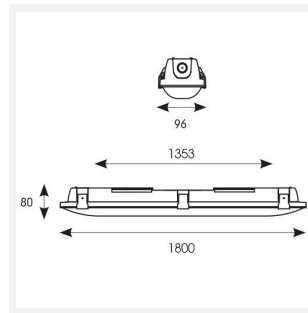

Tornado EVO

Tornado EVO CCT Multi Wattage 1800mm
Code: ATORE6/1

Category	Battens and Weatherproofs
Application	Ancillary, Commercial, Education, Healthcare, Hospitality, Industrial, Retail
Specification	Performance

GENERAL INFORMATION	
Wattage	35W/70W
Lumens Delivered	5200lm - 9600lm (4000K)
Lm/W	150lm/W (4000K)
Beam Angle	120
CRI	80
CCT	4000/5000/6500K
Input	220-240V
Operating Temp	-20°C - 40°C
SDCM	3
Energy efficiency class	D
Product Weight without Packaging	2.1 kg

TECHNICAL INFORMATION	
Light Source	LED
Colour / Finish	Grey
IP Rating	IP65
Class Protection	1
Internal / External	Internal / External
Surface / Recessed / Suspended	Ceiling, Suspended
Lumen Depreciation	L80 100,000h
Warranty (Years)	5
CE Mark	Yes
Height	80 mm