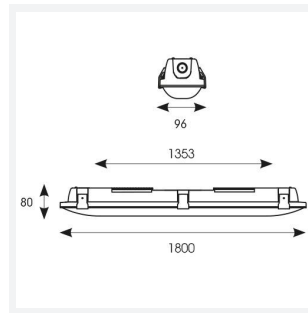

Tornado EVO

Tornado EVO CCT Multi Wattage 1800mm
Code: ATORE6/1

Category	Battens and Weatherproofs
Application	Ancillary, Commercial, Education, Healthcare, Hospitality, Industrial, Retail
Specification	Performance

GENERAL INFORMATION	
Wattage	35W/70W
Lumens Delivered	5200lm - 9600lm (4000K)
Lm/W	150lm/W (4000K)
Beam Angle	120
CRI	80
CCT	4000/5000/6500K
Input	220-240V
Operating Temp	-20°C - 40°C
SDCM	3
Energy efficiency class	D
Product Weight without Packaging	2.08 kg

TECHNICAL INFORMATION	
Light Source	LED
Colour / Finish	Grey
IP Rating	IP65
Class Protection	1
Internal / External	Internal / External
Surface / Recessed / Suspended	Ceiling, Suspended
Lumen Depreciation	L80 100,000h
Warranty (Years)	5
CE Mark	Yes
Height	81 mm