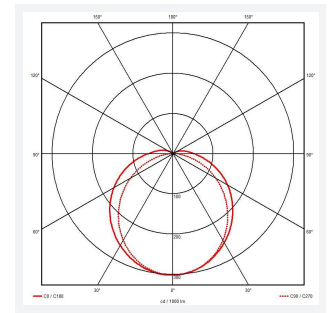

Tornado EVO

Tornado EVO CCT Multi Wattage 1800mm
Code: ATORE6/1

Category	Battens and Weatherproofs
Application	Ancillary, Commercial, Education, Healthcare, Hospitality, Industrial, Retail
Specification	Performance

GENERAL INFORMATION	
Wattage	35W/70W
Lumens Delivered	5200lm - 9600lm (4000K)
Lm/W	150lm/W (4000K)
Beam Angle	120
CRI	80
CCT	4000/5000/6500K
Input	220-240V
Operating Temp	-20°C - 40°C
SDCM	3
Energy efficiency class	D
Product Weight without Packaging	2.08 kg

TECHNICAL INFORMATION	
Light Source	LED
Colour / Finish	Grey
IP Rating	IP65
Class Protection	1
Internal / External	Internal / External
Surface / Recessed / Suspended	Ceiling, Suspended
Lumen Depreciation	L80 100,000h
Warranty (Years)	5
CE Mark	Yes
Height	81 mm