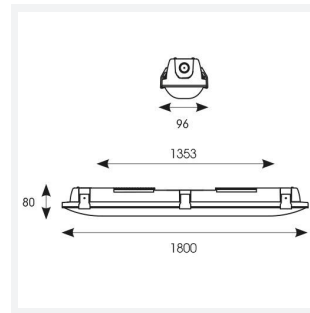

Tornado EVO

Tornado EVO CCT Multi Wattage 1800mm
Code: ATORE6/1

Category	Battens and Weatherproofs
Application	Ancillary, Commercial, Education, Healthcare, Hospitality, Industrial, Retail
Specification	Performance

GENERAL INFORMATION	
Wattage	35W/70W
Lumens Delivered	5200lm - 9600lm (4000K)
Lm/W	150lm/W (4000K)
Beam Angle	120
CRI	80
CCT	4000/5000/6500K
Input	220/240V
Operating Temp	-20°C - 40°C
SDCM	3
Energy efficiency class	D
Product Weight without Packaging	2.1 kg

TECHNICAL INFORMATION	
Light Source	LED
Colour / Finish	Grey
IP Rating	IP65
Class Protection	1
Internal / External	Internal / External
Surface / Recessed / Suspended	Ceiling, Suspended
Lumen Depreciation	L80 100,000h
Warranty (Years)	5
CE Mark	Yes
Height	80 mm