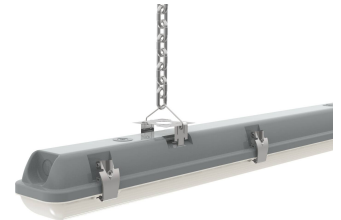

# Tornado EVO

Tornado EVO CCT Multi Wattage 1800mm  
**Code:** ATORE6/1

## PRODUCT FEATURES

- IP65 non-corrosive batten suitable for industrial applications and ancillary areas
- CCT selectable between 4000K, 5000K and 6500K and power selectable; offering a choice of 2 outputs, in one luminaire
- LED performance allows point-to-point replacement of existing fluorescent luminaires
- Whole luminaire illuminates during emergency operation rather than a small area, allowing less emergency versions required on an installation
- High efficiency up to 160 Lm/W
- Slim sloped diffuser design creates sleek appearance and offers greater light distribution
- Lockable heavy-duty stainless steel clips supplied as standard for added safety and security