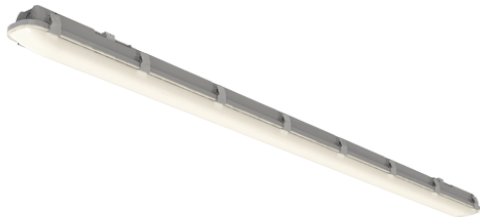

# Tornado EVO

Tornado EVO CCT Multi Wattage 1800mm  
**Code:** ATORE6/1

## PRODUCT FEATURES

- IP65 non-corrosive batten suitable for industrial applications and ancillary areas
- CCT selectable between 4000K, 5000K and 6500K and power selectable; offering a choice of 2 outputs, in one luminaire
- LED performance allows point-to-point replacement of existing fluorescent luminaires
- Whole luminaire illuminates during emergency operation rather than a small area, allowing less emergency versions required on an installation
- High efficiency up to 160 Lm/W
- Slim sloped diffuser design creates sleek appearance and offers greater light distribution
- Lockable heavy-duty stainless steel clips supplied as standard for added safety and security

### GENERAL INFORMATION

<b>Wattage</b>	35W/70W
<b>Lumens Delivered</b>	5200lm - 9600lm (4000K)
<b>Lm/W</b>	150lm/W (4000K)
<b>Beam Angle</b>	120
<b>CRI</b>	80
<b>CCT</b>	4000/5000/6500K
<b>Input</b>	220-240V
<b>Operating Temp</b>	-20°C - 40°C
<b>SDCM</b>	3
<b>Energy efficiency class</b>	D
<b>Product Weight without Packaging</b>	2.08 kg

### TECHNICAL INFORMATION

<b>Light Source</b>	LED
<b>Colour / Finish</b>	Grey
<b>IP Rating</b>	IP65
<b>Class Protection</b>	1
<b>Internal / External</b>	Internal / External
<b>Surface / Recessed / Suspended</b>	Ceiling, Suspended
<b>Lumen Depreciation</b>	L80 100,000h
<b>Warranty (Years)</b>	5
<b>CE Mark</b>	Yes
<b>Height</b>	81 mm