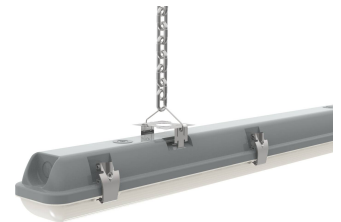

# Tornado EVO

Tornado EVO CCT Multi Wattage 1800mm  
**Code:** ATORE6/1

## PRODUCT FEATURES

- IP65 non-corrosive batten suitable for industrial applications and ancillary areas
- CCT selectable between 4000K, 5000K and 6500K and power selectable; offering a choice of 2 outputs, in one luminaire
- LED performance allows point-to-point replacement of existing fluorescent luminaires
- Whole luminaire illuminates during emergency operation rather than a small area, allowing less emergency versions required on an installation
- High efficiency up to 160 Lm/W
- Slim sloped diffuser design creates sleek appearance and offers greater light distribution
- Lockable heavy-duty stainless steel clips supplied as standard for added safety and security