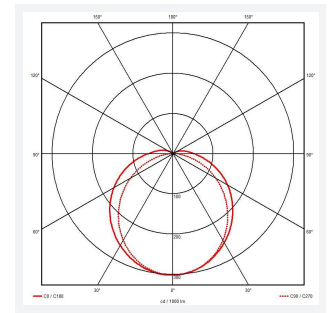

# Tornado EVO

Tornado EVO CCT Multi Wattage 1800mm Self-Code: ATORE6/1/SM3

<b>Category</b>	Battens and Weatherproofs
<b>Application</b>	Ancillary, Commercial, Education, Healthcare, Hospitality, Industrial, Retail
<b>Specification</b>	Performance

GENERAL INFORMATION	
Wattage	35W/70W
Lumens Delivered	5200lm - 9600lm (4000K)
Lm/W	150lm/W (4000K)
Beam Angle	120
CRI	80
CCT	4000/5000/6500K
Input	220/240V
Operating Temp	0°C - 40°C
SDCM	3
Energy efficiency class	D
Product Weight without Packaging	2.25 kg

TECHNICAL INFORMATION	
Light Source	LED
Colour / Finish	Grey
IP Rating	IP65
Class Protection	1
Internal / External	Internal / External
Surface / Recessed / Suspended	Ceiling, Suspended
Lumen Depreciation	L80 100,000h
Warranty (Years)	5
CE Mark	Yes
Height	80 mm