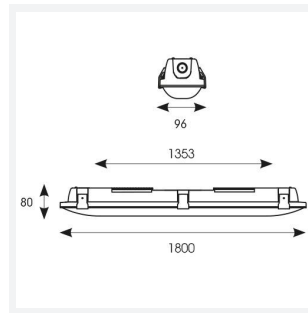

# Tornado EVO

Tornado EVO CCT Multi Wattage 1800mm Self-Code: ATORE6/1/SM3

<b>Category</b>	Battens and Weatherproofs
<b>Application</b>	Ancillary, Commercial, Education, Healthcare, Hospitality, Industrial, Retail
<b>Specification</b>	Performance

GENERAL INFORMATION	
Wattage	35W/70W
Lumens Delivered	5200lm - 9600lm (4000K)
Lm/W	150lm/W (4000K)
Beam Angle	120
CRI	80
CCT	4000/5000/6500K
Input	220/240V
Operating Temp	0°C - 40°C
SDCM	3
Energy efficiency class	D
Product Weight without Packaging	2.25 kg

TECHNICAL INFORMATION	
Light Source	LED
Colour / Finish	Grey
IP Rating	IP65
Class Protection	1
Internal / External	Internal / External
Surface / Recessed / Suspended	Ceiling, Suspended
Lumen Depreciation	L80 100,000h
Warranty (Years)	5
CE Mark	Yes
Height	80 mm