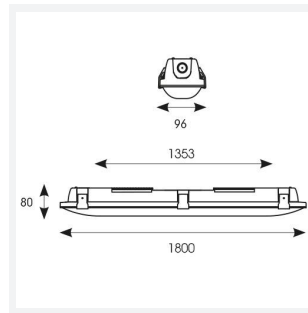

Tornado EVO

Tornado EVO CCT Multi Wattage 1800mm Self-Code: ATORE6/1/SM3

Category	Battens and Weatherproofs
Application	Ancillary, Commercial, Education, Healthcare, Hospitality, Industrial, Retail
Specification	Performance

GENERAL INFORMATION	
Wattage	35W/70W
Lumens Delivered	5200lm - 9600lm (4000K)
Lm/W	150lm/W (4000K)
Beam Angle	120
CRI	80
CCT	4000/5000/6500K
Input	220-240V
Operating Temp	0°C - 40°C
SDCM	3
Energy efficiency class	D
Product Weight without Packaging	2.23 kg

TECHNICAL INFORMATION	
Light Source	LED
Colour / Finish	Grey
IP Rating	IP65
Class Protection	1
Internal / External	Internal / External
Surface / Recessed / Suspended	Ceiling, Suspended
Lumen Depreciation	L80 100,000h
Warranty (Years)	5
CE Mark	Yes
Height	81 mm