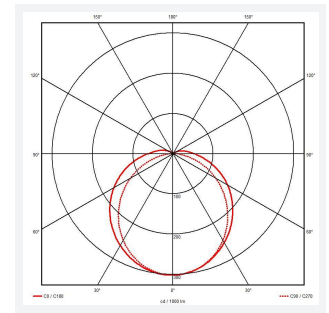

Tornado EVO

Tornado EVO CCT Multi Wattage 1800mm Self-Code: ATORE6/1/SM3

Category	Battens and Weatherproofs
Application	Ancillary, Commercial, Education, Healthcare, Hospitality, Industrial, Retail
Specification	Performance

GENERAL INFORMATION	
Wattage	35W/70W
Lumens Delivered	5200lm - 9600lm (4000K)
Lm/W	150lm/W (4000K)
Beam Angle	120
CRI	80
CCT	4000/5000/6500K
Input	220-240V
Operating Temp	0°C - 40°C
SDCM	3
Energy efficiency class	D
Product Weight without Packaging	2.23 kg

TECHNICAL INFORMATION	
Light Source	LED
Colour / Finish	Grey
IP Rating	IP65
Class Protection	1
Internal / External	Internal / External
Surface / Recessed / Suspended	Ceiling, Suspended
Lumen Depreciation	L80 100,000h
Warranty (Years)	5
CE Mark	Yes
Height	81 mm