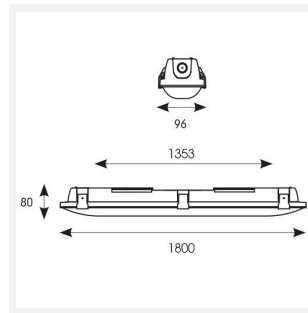

Tornado EVO

Tornado EVO CCT Multi Wattage 1800mm Self-Code: ATORE6/1/SM3

Category	Battens and Weatherproofs
Application	Ancillary, Commercial, Education, Healthcare, Hospitality, Industrial, Retail
Specification	Performance

GENERAL INFORMATION	
Wattage	35W/70W
Lumens Delivered	5200lm - 9600lm (4000K)
Lm/W	150lm/W (4000K)
Beam Angle	120
CRI	80
CCT	4000/5000/6500K
Input	220-240V
Operating Temp	0°C - 40°C
SDCM	3
Energy efficiency class	D
Product Weight without Packaging	2.25 kg

TECHNICAL INFORMATION	
Light Source	LED
Colour / Finish	Grey
IP Rating	IP65
Class Protection	1
Internal / External	Internal / External
Surface / Recessed / Suspended	Ceiling, Suspended
Lumen Depreciation	L80 100,000h
Warranty (Years)	5
CE Mark	Yes
Height	80 mm