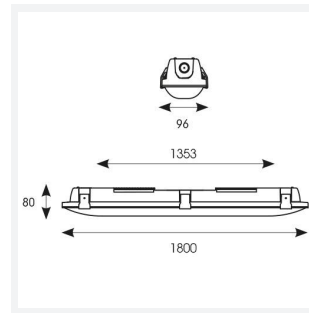

# Tornado EVO

Tornado EVO CCT Multi Wattage 1800mm  
Code: ATORE6/1/MWS

Category	Battens and Weatherproofs
Application	Ancillary, Commercial, Education, Healthcare, Hospitality, Industrial, Retail
Specification	Performance

GENERAL INFORMATION	
Wattage	35W/70W
Lumens Delivered	5200lm - 9600lm (4000K)
Lm/W	150lm/W (4000K)
Beam Angle	120
CRI	80
CCT	4000/5000/6500K
Input	220/240V
Operating Temp	-20°C - 40°C
SDCM	3
Energy efficiency class	D
Product Weight without Packaging	2.15 kg

TECHNICAL INFORMATION	
Light Source	LED
Colour / Finish	Grey
IP Rating	IP65
Class Protection	1
Internal / External	Internal / External
Surface / Recessed / Suspended	Ceiling, Suspended
Lumen Depreciation	L80 100,000h
Warranty (Years)	5
CE Mark	Yes
Height	80 mm