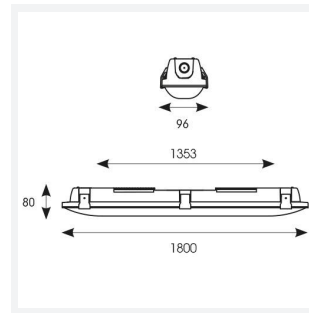

Tornado EVO

Tornado EVO CCT Multi Wattage 1800mm
Code: ATORE6/1/MWS

Category	Battens and Weatherproofs
Application	Ancillary, Commercial, Education, Healthcare, Hospitality, Industrial, Retail
Specification	Performance

GENERAL INFORMATION	
Wattage	35W/70W
Lumens Delivered	5200lm - 9600lm (4000K)
Lm/W	150lm/W (4000K)
Beam Angle	120
CRI	80
CCT	4000/5000/6500K
Input	220-240V
Operating Temp	-20°C - 40°C
SDCM	3
Energy efficiency class	D
Product Weight without Packaging	2.15 kg

TECHNICAL INFORMATION	
Light Source	LED
Colour / Finish	Grey
IP Rating	IP65
Class Protection	1
Internal / External	Internal / External
Surface / Recessed / Suspended	Ceiling, Suspended
Lumen Depreciation	L80 100,000h
Warranty (Years)	5
CE Mark	Yes
Height	81 mm