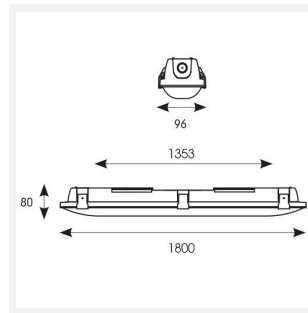

Tornado EVO

Tornado EVO CCT Multi Wattage 1800mm
Code: ATORE6/1/MWS

Category	Battens and Weatherproofs
Application	Ancillary, Commercial, Education, Healthcare, Hospitality, Industrial, Retail
Specification	Performance

GENERAL INFORMATION	
Wattage	35W/70W
Lumens Delivered	5200lm - 9600lm (4000K)
Lm/W	150lm/W (4000K)
Beam Angle	120
CRI	80
CCT	4000/5000/6500K
Input	220-240V
Operating Temp	-20°C - 40°C
SDCM	3
Energy efficiency class	D
Product Weight without Packaging	2.15 kg

TECHNICAL INFORMATION	
Light Source	LED
Colour / Finish	Grey
IP Rating	IP65
Class Protection	1
Internal / External	Internal / External
Surface / Recessed / Suspended	Ceiling, Suspended
Lumen Depreciation	L80 100,000h
Warranty (Years)	5
CE Mark	Yes
Height	80 mm