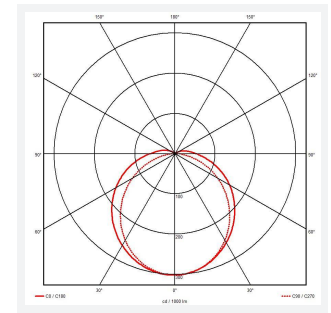

# Tornado EVO

Tornado EVO CCT Multi Wattage 1800mm  
Code: ATORE6/1/MWS

Category	Battens and Weatherproofs
Application	Ancillary, Commercial, Education, Healthcare, Hospitality, Industrial, Retail
Specification	Performance

GENERAL INFORMATION	
Wattage	35W/70W
Lumens Delivered	5200lm - 9600lm (4000K)
Lm/W	150lm/W (4000K)
Beam Angle	120
CRI	80
CCT	4000/5000/6500K
Input	220/240V
Operating Temp	-20°C - 40°C
SDCM	3
Energy efficiency class	D
Product Weight without Packaging	2.15 kg

TECHNICAL INFORMATION	
Light Source	LED
Colour / Finish	Grey
IP Rating	IP65
Class Protection	1
Internal / External	Internal / External
Surface / Recessed / Suspended	Ceiling, Suspended
Lumen Depreciation	L80 100,000h
Warranty (Years)	5
CE Mark	Yes
Height	80 mm