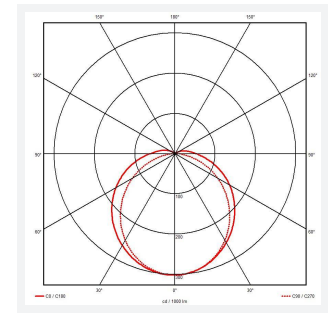

Tornado EVO

Tornado EVO CCT Multi Wattage 1800mm
Code: ATORE6/1/MWS

Category	Battens and Weatherproofs
Application	Ancillary, Commercial, Education, Healthcare, Hospitality, Industrial, Retail
Specification	Performance

GENERAL INFORMATION	
Wattage	35W/70W
Lumens Delivered	5200lm - 9600lm (4000K)
Lm/W	150lm/W (4000K)
Beam Angle	120
CRI	80
CCT	4000/5000/6500K
Input	220-240V
Operating Temp	-20°C - 40°C
SDCM	3
Energy efficiency class	D
Product Weight without Packaging	2.15 kg

TECHNICAL INFORMATION	
Light Source	LED
Colour / Finish	Grey
IP Rating	IP65
Class Protection	1
Internal / External	Internal / External
Surface / Recessed / Suspended	Ceiling, Suspended
Lumen Depreciation	L80 100,000h
Warranty (Years)	5
CE Mark	Yes
Height	81 mm