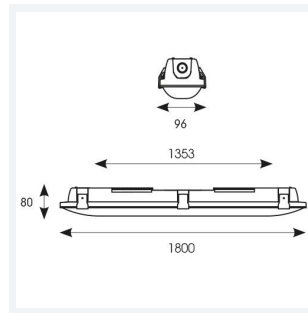

Tornado EVO

Tornado EVO CCT Multi Wattage 1800mm
Code: ATORE6/1/MWS/SM3

Category	Battens and Weatherproofs
Application	Ancillary, Commercial, Education, Healthcare, Hospitality, Industrial, Retail
Specification	Performance

GENERAL INFORMATION	
Wattage	35W/70W
Lumens Delivered	5200lm - 9600lm (4000K)
Lm/W	150lm/W (4000K)
Beam Angle	120
CRI	80
CCT	4000/5000/6500K
Input	220-240V
Operating Temp	0°C - 40°C
SDCM	3
Energy efficiency class	D
Product Weight without Packaging	2.3 kg

TECHNICAL INFORMATION	
Light Source	LED
Colour / Finish	Grey
IP Rating	IP65
Class Protection	1
Internal / External	Internal / External
Surface / Recessed / Suspended	Ceiling, Suspended
Lumen Depreciation	L80 100,000h
Warranty (Years)	5
CE Mark	Yes
Height	80 mm