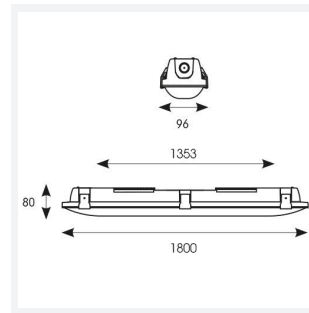

Tornado EVO

Tornado EVO CCT Multi Wattage 1800mm
Code: ATORE6/1/MWS/SM3

Category	Battens and Weatherproofs
Application	Ancillary, Commercial, Education, Healthcare, Hospitality, Industrial, Retail
Specification	Performance

GENERAL INFORMATION	
Wattage	35W/70W
Lumens Delivered	5200lm - 9600lm (4000K)
Lm/W	150lm/W (4000K)
Beam Angle	120
CRI	80
CCT	4000/5000/6500K
Input	220/240V
Operating Temp	0°C - 40°C
SDCM	3
Energy efficiency class	D
Product Weight without Packaging	2.3 kg

TECHNICAL INFORMATION	
Light Source	LED
Colour / Finish	Grey
IP Rating	IP65
Class Protection	1
Internal / External	Internal / External
Surface / Recessed / Suspended	Ceiling, Suspended
Lumen Depreciation	L80 100,000h
Warranty (Years)	5
CE Mark	Yes
Height	80 mm