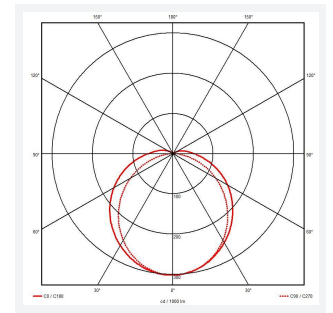

Tornado EVO

Tornado EVO CCT Multi Wattage 1800mm
Code: ATORE6/1/MWS/SM3

Category	Battens and Weatherproofs
Application	Ancillary, Commercial, Education, Healthcare, Hospitality, Industrial, Retail
Specification	Performance

GENERAL INFORMATION	
Wattage	35W/70W
Lumens Delivered	5200lm - 9600lm (4000K)
Lm/W	150lm/W (4000K)
Beam Angle	120
CRI	80
CCT	4000/5000/6500K
Input	220-240V
Operating Temp	0°C - 40°C
SDCM	3
Energy efficiency class	D
Product Weight without Packaging	2.27 kg

TECHNICAL INFORMATION	
Light Source	LED
Colour / Finish	Grey
IP Rating	IP65
Class Protection	1
Internal / External	Internal / External
Surface / Recessed / Suspended	Ceiling, Suspended
Lumen Depreciation	L80 100,000h
Warranty (Years)	5
CE Mark	Yes
Height	81 mm