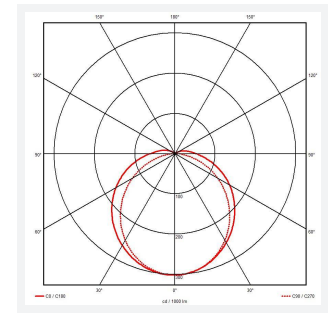

Tornado EVO

Tornado EVO CCT Multi Wattage 1800mm
Code: ATORE6/1/MWS/SM3

Category	Battens and Weatherproofs
Application	Ancillary, Commercial, Education, Healthcare, Hospitality, Industrial, Retail
Specification	Performance

GENERAL INFORMATION	
Wattage	35W/70W
Lumens Delivered	5200lm - 9600lm (4000K)
Lm/W	150lm/W (4000K)
Beam Angle	120
CRI	80
CCT	4000/5000/6500K
Input	220/240V
Operating Temp	0°C - 40°C
SDCM	3
Energy efficiency class	D
Product Weight without Packaging	2.3 kg

TECHNICAL INFORMATION	
Light Source	LED
Colour / Finish	Grey
IP Rating	IP65
Class Protection	1
Internal / External	Internal / External
Surface / Recessed / Suspended	Ceiling, Suspended
Lumen Depreciation	L80 100,000h
Warranty (Years)	5
CE Mark	Yes
Height	80 mm