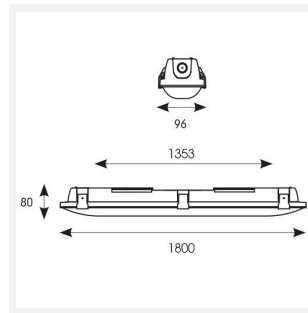

Tornado EVO

Tornado EVO CCT Multi Wattage 1800mm
Code: ATORE6/1/MWS/SM3

Category	Battens and Weatherproofs
Application	Ancillary, Commercial, Education, Healthcare, Hospitality, Industrial, Retail
Specification	Performance

GENERAL INFORMATION	
Wattage	35W/70W
Lumens Delivered	5200lm - 9600lm (4000K)
Lm/W	150lm/W (4000K)
Beam Angle	120
CRI	80
CCT	4000/5000/6500K
Input	220-240V
Operating Temp	0°C - 40°C
SDCM	3
Energy efficiency class	D
Product Weight without Packaging	2.27 kg

TECHNICAL INFORMATION	
Light Source	LED
Colour / Finish	Grey
IP Rating	IP65
Class Protection	1
Internal / External	Internal / External
Surface / Recessed / Suspended	Ceiling, Suspended
Lumen Depreciation	L80 100,000h
Warranty (Years)	5
CE Mark	Yes
Height	81 mm