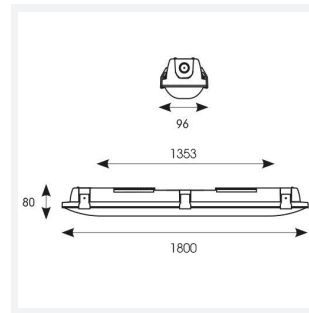

Tornado EVO

Tornado EVO CCT Multi Wattage 1800mm
Code: ATORE6/1/MWS/DM3

Category	Battens and Weatherproofs
Application	Ancillary, Commercial, Education, Healthcare, Hospitality, Industrial, Retail
Specification	Performance

GENERAL INFORMATION	
Wattage	35W/70W
Lumens Delivered	5200lm - 9600lm (4000K)
Lm/W	150lm/W (4000K)
Beam Angle	120
CRI	80
CCT	4000/5000/6500K
Input	220-240V
Operating Temp	0°C - 40°C
SDCM	3
Energy efficiency class	D

TECHNICAL INFORMATION	
Light Source	LED
Colour / Finish	Grey
IP Rating	IP65
Class Protection	1
Internal / External	Internal / External
Surface / Recessed / Suspended	Ceiling, Suspended
Lumen Depreciation	L80 100,000h
Warranty (Years)	5
CE Mark	Yes
Height	80 mm