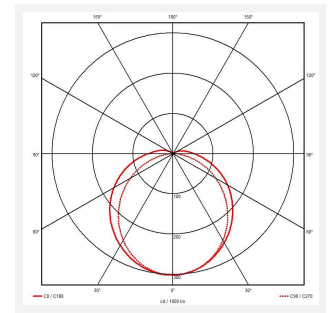

Tornado EVO

Tornado EVO CCT Multi Wattage 1800mm
Code: ATORE6/1/MWS/DM3

Category	Battens and Weatherproofs
Application	Ancillary, Commercial, Education, Healthcare, Hospitality, Industrial, Retail
Specification	Performance

GENERAL INFORMATION	
Wattage	35W/70W
Lumens Delivered	5200lm - 9600lm (4000K)
Lm/W	150lm/W (4000K)
Beam Angle	120
CRI	80
CCT	4000/5000/6500K
Input	220/240V
Operating Temp	0°C - 40°C
SDCM	3
Energy efficiency class	D

TECHNICAL INFORMATION	
Light Source	LED
Colour / Finish	Grey
IP Rating	IP65
Class Protection	1
Internal / External	Internal / External
Surface / Recessed / Suspended	Ceiling, Suspended
Lumen Depreciation	L80 100,000h
Warranty (Years)	5
CE Mark	Yes
Height	80 mm