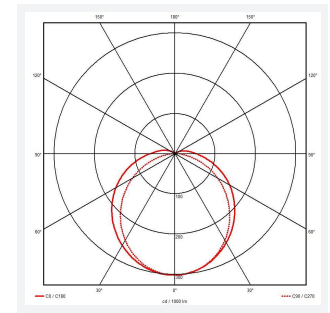

Tornado EVO

Tornado EVO CCT Multi Wattage 1800mm
Code: ATORE6/1/MWS/DM3

Category	Battens and Weatherproofs
Application	Ancillary, Commercial, Education, Healthcare, Hospitality, Industrial, Retail
Specification	Performance

GENERAL INFORMATION	
Wattage	35W/70W
Lumens Delivered	5200lm - 9600lm (4000K)
Lm/W	150lm/W (4000K)
Beam Angle	120
CRI	80
CCT	4000/5000/6500K
Input	220-240V
Operating Temp	0°C - 40°C
SDCM	3
Energy efficiency class	D

TECHNICAL INFORMATION	
Light Source	LED
Colour / Finish	Grey
IP Rating	IP65
Class Protection	1
Internal / External	Internal / External
Surface / Recessed / Suspended	Ceiling, Suspended
Lumen Depreciation	L80 100,000h
Warranty (Years)	5
CE Mark	Yes
Height	80 mm