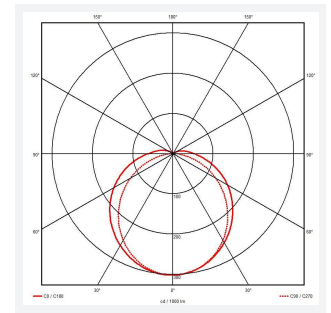

Tornado EVO

Tornado EVO CCT Multi Wattage 1800mm
Code: ATORE6/1/MWS/DM3

Category	Battens and Weatherproofs
Application	Ancillary, Commercial, Education, Healthcare, Hospitality, Industrial, Retail
Specification	Performance

GENERAL INFORMATION	
Wattage	35W/70W
Lumens Delivered	5200lm - 9600lm (4000K)
Lm/W	150lm/W (4000K)
Beam Angle	120
CRI	80
CCT	4000/5000/6500K
Input	220-240V
Operating Temp	0°C - 40°C
SDCM	3
Energy efficiency class	D

TECHNICAL INFORMATION	
Light Source	LED
Colour / Finish	Grey
IP Rating	IP65
Class Protection	1
Internal / External	Internal / External
Surface / Recessed / Suspended	Ceiling, Suspended
Lumen Depreciation	L80 100,000h
Warranty (Years)	5
CE Mark	Yes
Height	80 mm