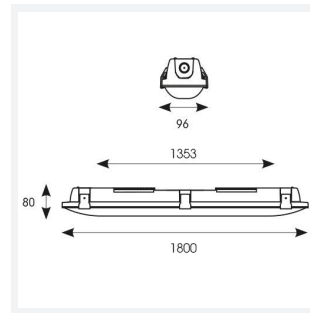

Tornado EVO

Tornado EVO CCT Multi Wattage 1800mm
Code: ATORE6/1/MWS/DM3

Category	Battens and Weatherproofs
Application	Ancillary, Commercial, Education, Healthcare, Hospitality, Industrial, Retail
Specification	Performance

GENERAL INFORMATION	
Wattage	35W/70W
Lumens Delivered	5200lm - 9600lm (4000K)
Lm/W	150lm/W (4000K)
Beam Angle	120
CRI	80
CCT	4000/5000/6500K
Input	220/240V
Operating Temp	0°C - 40°C
SDCM	3
Energy efficiency class	D

TECHNICAL INFORMATION	
Light Source	LED
Colour / Finish	Grey
IP Rating	IP65
Class Protection	1
Internal / External	Internal / External
Surface / Recessed / Suspended	Ceiling, Suspended
Lumen Depreciation	L80 100,000h
Warranty (Years)	5
CE Mark	Yes
Height	80 mm