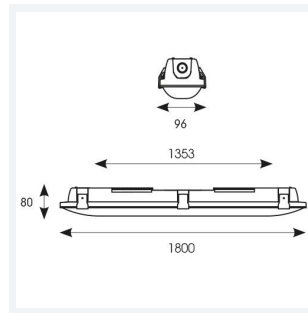

Tornado EVO

Tornado EVO CCT Multi Wattage 1800mm
Code: ATORE6/1/MWS/DM3

Category	Battens and Weatherproofs
Application	Ancillary, Commercial, Education, Healthcare, Hospitality, Industrial, Retail
Specification	Performance

GENERAL INFORMATION	
Wattage	35W/70W
Lumens Delivered	5200lm - 9600lm (4000K)
Lm/W	150lm/W (4000K)
Beam Angle	120
CRI	80
CCT	4000/5000/6500K
Input	220-240V
Operating Temp	0°C - 40°C
SDCM	3
Energy efficiency class	D

TECHNICAL INFORMATION	
Light Source	LED
Colour / Finish	Grey
IP Rating	IP65
Class Protection	1
Internal / External	Internal / External
Surface / Recessed / Suspended	Ceiling, Suspended
Lumen Depreciation	L80 100,000h
Warranty (Years)	5
CE Mark	Yes
Height	80 mm