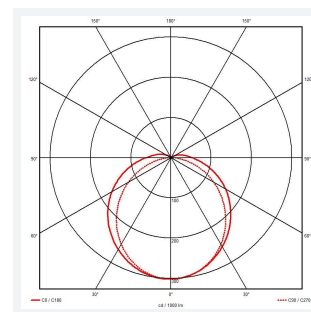

Tornado EVO

Tornado EVO CCT Multi Wattage 1800mm 1-10V
Code: ATORE6/1/DD4

Category	Battens and Weatherproofs
Application	Ancillary, Commercial, Education, Healthcare, Hospitality, Industrial, Retail
Specification	Performance

GENERAL INFORMATION	
Wattage	35W/70W
Lumens Delivered	5200lm - 9600lm (4000K)
Lm/W	150lm/W (4000K)
Beam Angle	120
CRI	80
CCT	4000/5000/6500K
Input	220-240V
Operating Temp	-20°C - 40°C
SDCM	3
Energy efficiency class	D

TECHNICAL INFORMATION	
Light Source	LED
Colour / Finish	Grey
IP Rating	IP65
Class Protection	1
Internal / External	Internal / External
Surface / Recessed / Suspended	Ceiling, Suspended
Lumen Depreciation	L80 100,000h
Warranty (Years)	5
CE Mark	Yes
Height	80 mm