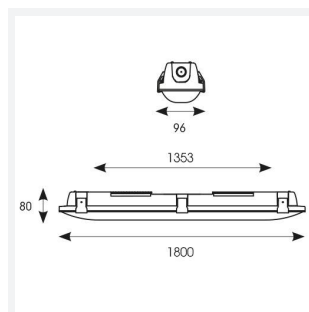

Tornado EVO

Tornado EVO CCT Multi Wattage 1800mm 1-10V
Code: ATORE6/1/DD4

Category	Battens and Weatherproofs
Application	Ancillary, Commercial, Education, Healthcare, Hospitality, Industrial, Retail
Specification	Performance

GENERAL INFORMATION	
Wattage	35W/70W
Lumens Delivered	5200lm - 9600lm (4000K)
Lm/W	150lm/W (4000K)
Beam Angle	120
CRI	80
CCT	4000/5000/6500K
Input	220-240V
Operating Temp	-20°C - 40°C
SDCM	3
Energy efficiency class	D

TECHNICAL INFORMATION	
Light Source	LED
Colour / Finish	Grey
IP Rating	IP65
Class Protection	1
Internal / External	Internal / External
Surface / Recessed / Suspended	Ceiling, Suspended
Lumen Depreciation	L80 100,000h
Warranty (Years)	5
CE Mark	Yes
Height	80 mm