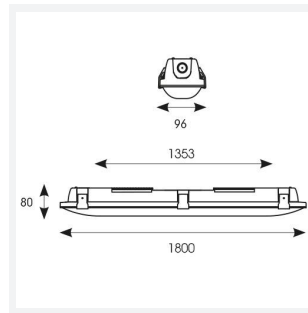

Tornado EVO

Tornado EVO CCT Multi Wattage 1800mm 1-10V
Code: ATORE6/1/DD4

Category	Battens and Weatherproofs
Application	Ancillary, Commercial, Education, Healthcare, Hospitality, Industrial, Retail
Specification	Performance

TECHNICAL INFORMATION	
Light Source	LED
Colour / Finish	Grey
IP Rating	IP65
Class Protection	1
Internal / External	Internal / External
Surface / Recessed / Suspended	Ceiling, Suspended
Lumen Depreciation	L80 100,000h
Warranty (Years)	5
CE Mark	Yes
Height	80 mm