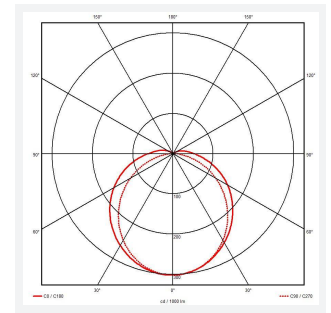

Tornado EVO

Tornado EVO CCT Multi Wattage 1800mm 1-10V
Code: ATORE6/1/DD4

Category	Battens and Weatherproofs
Application	Ancillary, Commercial, Education, Healthcare, Hospitality, Industrial, Retail
Specification	Performance

GENERAL INFORMATION	
Wattage	70W
Lumens Delivered	5200lm - 9600lm (4000K)
Lm/W	150lm/W (4000K)
Beam Angle	120
CRI	80
CCT	4000/5000/6500K
Input	220-240V
Operating Temp	-20°C - 40°C
SDCM	3
Energy efficiency class	D

TECHNICAL INFORMATION	
Light Source	LED
Colour / Finish	Grey
IP Rating	IP65
Class Protection	1
Internal / External	Internal / External
Surface / Recessed / Suspended	Ceiling, Suspended
Lumen Depreciation	L80 100,000h
Warranty (Years)	5
CE Mark	Yes
Height	80 mm