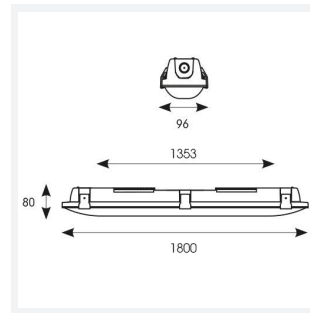

Tornado EVO

Tornado EVO CCT Multi Wattage 1800mm 1-10V
Code: ATORE6/1/DD4

Category	Battens and Weatherproofs
Application	Ancillary, Commercial, Education, Healthcare, Hospitality, Industrial, Retail
Specification	Performance

GENERAL INFORMATION	
Wattage	35W/70W
Lumens Delivered	5200lm - 9600lm (4000K)
Lm/W	150lm/W (4000K)
Beam Angle	120
CRI	80
CCT	4000/5000/6500K
Input	220/240V
Operating Temp	-20°C - 40°C
SDCM	3
Energy efficiency class	D

TECHNICAL INFORMATION	
Light Source	LED
Colour / Finish	Grey
IP Rating	IP65
Class Protection	1
Internal / External	Internal / External
Surface / Recessed / Suspended	Ceiling, Suspended
Lumen Depreciation	L80 100,000h
Warranty (Years)	5
CE Mark	Yes
Height	80 mm