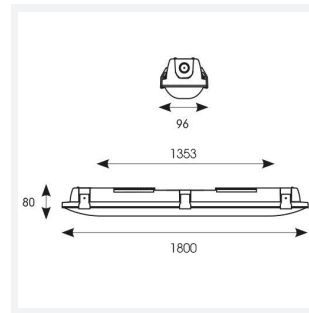

Tornado EVO

Tornado EVO CCT Multi Wattage 1800mm 1-10V
Code: ATORE6/1/DD4/SM3

Category	Battens and Weatherproofs
Application	Ancillary, Commercial, Education, Healthcare, Hospitality, Industrial, Retail
Specification	Performance

GENERAL INFORMATION	
Wattage	35W/70W
Lumens Delivered	5200lm - 9600lm (4000K)
Lm/W	150lm/W (4000K)
Beam Angle	120
CRI	80
CCT	4000/5000/6500K
Input	220-240V
Operating Temp	0°C - 40°C
SDCM	3
Energy efficiency class	D

TECHNICAL INFORMATION	
Light Source	LED
Colour / Finish	Grey
IP Rating	IP65
Class Protection	1
Internal / External	Internal / External
Surface / Recessed / Suspended	Ceiling, Suspended
Lumen Depreciation	L80 100,000h
Warranty (Years)	5
CE Mark	Yes
Height	80 mm