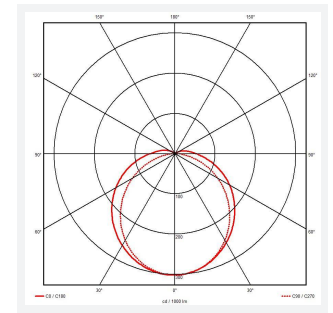

Tornado EVO

Tornado EVO CCT Multi Wattage 1800mm 1-10V
Code: ATORE6/1/DD4/SM3

Category	Battens and Weatherproofs
Application	Ancillary, Commercial, Education, Healthcare, Hospitality, Industrial, Retail
Specification	Performance

GENERAL INFORMATION	
Wattage	35W/70W
Lumens Delivered	5200lm - 9600lm (4000K)
Lm/W	150lm/W (4000K)
Beam Angle	120
CRI	80
CCT	4000/5000/6500K
Input	220-240V
Operating Temp	0°C - 40°C
SDCM	3
Energy efficiency class	D

TECHNICAL INFORMATION	
Light Source	LED
Colour / Finish	Grey
IP Rating	IP65
Class Protection	1
Internal / External	Internal / External
Surface / Recessed / Suspended	Ceiling, Suspended
Lumen Depreciation	L80 100,000h
Warranty (Years)	5
CE Mark	Yes
Height	80 mm