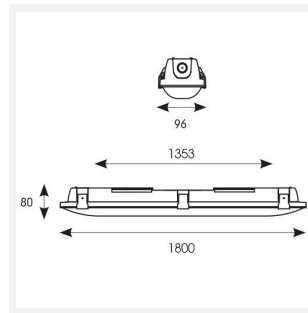

Tornado EVO

Tornado EVO CCT Multi Wattage 1800mm 1-10V
Code: ATORE6/1/DD4/SM3

Category	Battens and Weatherproofs
Application	Ancillary, Commercial, Education, Healthcare, Hospitality, Industrial, Retail
Specification	Performance

GENERAL INFORMATION	
Wattage	35W/70W
Lumens Delivered	5200lm - 9600lm (4000K)
Lm/W	150lm/W (4000K)
Beam Angle	120
CRI	80
CCT	4000/5000/6500K
Input	220/240V
Operating Temp	0°C - 40°C
SDCM	3
Energy efficiency class	D

TECHNICAL INFORMATION	
Light Source	LED
Colour / Finish	Grey
IP Rating	IP65
Class Protection	1
Internal / External	Internal / External
Surface / Recessed / Suspended	Ceiling, Suspended
Lumen Depreciation	L80 100,000h
Warranty (Years)	5
CE Mark	Yes
Height	80 mm