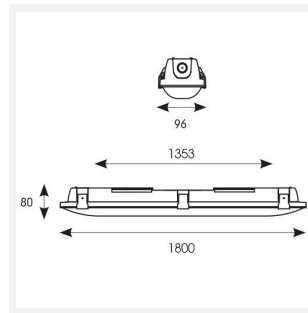

Tornado EVO

Tornado EVO CCT Multi Wattage 1800mm 1-10V
Code: ATORE6/1/DD4/DM3

Category	Battens and Weatherproofs
Application	Ancillary, Commercial, Education, Healthcare, Hospitality, Industrial, Retail
Specification	Performance

GENERAL INFORMATION	
Wattage	35W/70W
Lumens Delivered	5200lm - 9600lm (4000K)
Lm/W	150lm/W (4000K)
Beam Angle	120
CRI	80
CCT	4000/5000/6500K
Input	220-240V
Operating Temp	0°C - 40°C
SDCM	3
Energy efficiency class	D

TECHNICAL INFORMATION	
Light Source	LED
Colour / Finish	Grey
IP Rating	IP65
Class Protection	1
Internal / External	Internal / External
Surface / Recessed / Suspended	Ceiling, Suspended
Lumen Depreciation	L80 100,000h
Warranty (Years)	5
CE Mark	Yes
Height	80 mm