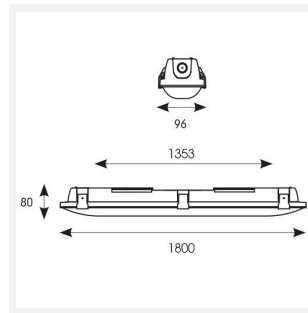

Tornado EVO

Tornado EVO CCT Multi Wattage 1800mm 1-10V
Code: ATORE6/1/DD4/DM3

Category	Battens and Weatherproofs
Application	Ancillary, Commercial, Education, Healthcare, Hospitality, Industrial, Retail
Specification	Performance

GENERAL INFORMATION	
Wattage	35W/70W
Lumens Delivered	5200lm - 9600lm (4000K)
Lm/W	150lm/W (4000K)
Beam Angle	120
CRI	80
CCT	4000/5000/6500K
Input	220/240V
Operating Temp	0°C - 40°C
SDCM	3
Energy efficiency class	D

TECHNICAL INFORMATION	
Light Source	LED
Colour / Finish	Grey
IP Rating	IP65
Class Protection	1
Internal / External	Internal / External
Surface / Recessed / Suspended	Ceiling, Suspended
Lumen Depreciation	L80 100,000h
Warranty (Years)	5
CE Mark	Yes
Height	80 mm