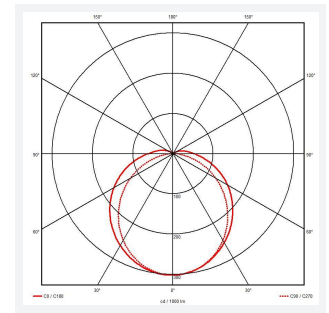

Tornado EVO

Tornado EVO CCT Multi Wattage 1800mm Switch
Code: ATORE6/1/DD1

Category	Battens and Weatherproofs
Application	Ancillary, Commercial, Education, Healthcare, Hospitality, Industrial, Retail
Specification	Performance

GENERAL INFORMATION	
Wattage	35W/70W
Lumens Delivered	5200lm - 9600lm (4000K)
Lm/W	150lm/W (4000K)
Beam Angle	120
CRI	80
CCT	4000/5000/6500K
Input	220/240V
Operating Temp	-20°C - 40°C
SDCM	3
Energy efficiency class	D
Product Weight without Packaging	1.79 kg

TECHNICAL INFORMATION	
Light Source	LED
Colour / Finish	Grey
IP Rating	IP65
Class Protection	1
Internal / External	Internal / External
Surface / Recessed / Suspended	Ceiling, Suspended
Lumen Depreciation	L80 100,000h
Warranty (Years)	5
CE Mark	Yes
Height	80 mm