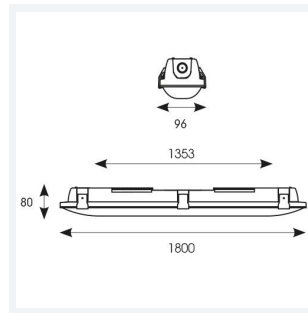

Tornado EVO

Tornado EVO CCT Multi Wattage 1800mm Switch
Code: ATORE6/1/DD1

Category	Battens and Weatherproofs
Application	Ancillary, Commercial, Education, Healthcare, Hospitality, Industrial, Retail
Specification	Performance

GENERAL INFORMATION	
Wattage	35W/70W
Lumens Delivered	5200lm - 9600lm (4000K)
Lm/W	150lm/W (4000K)
Beam Angle	120
CRI	80
CCT	4000/5000/6500K
Input	220-240V
Operating Temp	-20°C - 40°C
SDCM	3
Energy efficiency class	D
Product Weight without Packaging	1.79 kg

TECHNICAL INFORMATION	
Light Source	LED
Colour / Finish	Grey
IP Rating	IP65
Class Protection	1
Internal / External	Internal / External
Surface / Recessed / Suspended	Ceiling, Suspended
Lumen Depreciation	L80 100,000h
Warranty (Years)	5
CE Mark	Yes
Height	80 mm