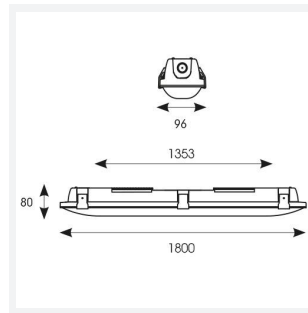

Tornado EVO

Tornado EVO CCT Multi Wattage 1800mm Switch
Code: ATORE6/1/DD1

Category	Battens and Weatherproofs
Application	Ancillary, Commercial, Education, Healthcare, Hospitality, Industrial, Retail
Specification	Performance

GENERAL INFORMATION	
Wattage	35W/70W
Lumens Delivered	5200lm - 9600lm (4000K)
Lm/W	150lm/W (4000K)
Beam Angle	120
CRI	80
CCT	4000/5000/6500K
Input	220/240V
Operating Temp	-20°C - 40°C
SDCM	3
Energy efficiency class	D
Product Weight without Packaging	1.79 kg

TECHNICAL INFORMATION	
Light Source	LED
Colour / Finish	Grey
IP Rating	IP65
Class Protection	1
Internal / External	Internal / External
Surface / Recessed / Suspended	Ceiling, Suspended
Lumen Depreciation	L80 100,000h
Warranty (Years)	5
CE Mark	Yes
Height	80 mm