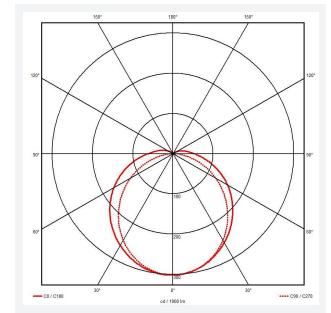

Tornado EVO

Tornado EVO CCT Multi Wattage 1800mm Switch
Code: ATORE6/1/DD1/SM3

Category	Battens and Weatherproofs
Application	Ancillary, Commercial, Education, Healthcare, Hospitality, Industrial, Retail
Specification	Performance

GENERAL INFORMATION	
Wattage	35W/70W
Lumens Delivered	5200lm - 9600lm (4000K)
Lm/W	150lm/W (4000K)
Beam Angle	120
CRI	80
CCT	4000/5000/6500K
Input	220/240V
Operating Temp	0°C - 40°C
SDCM	3
Energy efficiency class	D
Product Weight without Packaging	2.7 kg

TECHNICAL INFORMATION	
Light Source	LED
Colour / Finish	Grey
IP Rating	IP65
Class Protection	1
Internal / External	Internal / External
Surface / Recessed / Suspended	Ceiling, Suspended
Lumen Depreciation	L80 100,000h
Warranty (Years)	5
CE Mark	Yes
Height	80 mm