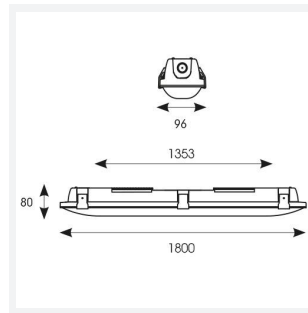

Tornado EVO

Tornado EVO CCT Multi Wattage 1800mm Switch
Code: ATORE6/1/DD1/SM3

Category	Battens and Weatherproofs
Application	Ancillary, Commercial, Education, Healthcare, Hospitality, Industrial, Retail
Specification	Performance

GENERAL INFORMATION	
Wattage	35W/70W
Lumens Delivered	5200lm - 9600lm (4000K)
Lm/W	150lm/W (4000K)
Beam Angle	120
CRI	80
CCT	4000/5000/6500K
Input	220-240V
Operating Temp	0°C - 40°C
SDCM	3
Energy efficiency class	D
Product Weight without Packaging	2.7 kg

TECHNICAL INFORMATION	
Light Source	LED
Colour / Finish	Grey
IP Rating	IP65
Class Protection	1
Internal / External	Internal / External
Surface / Recessed / Suspended	Ceiling, Suspended
Lumen Depreciation	L80 100,000h
Warranty (Years)	5
CE Mark	Yes
Height	80 mm