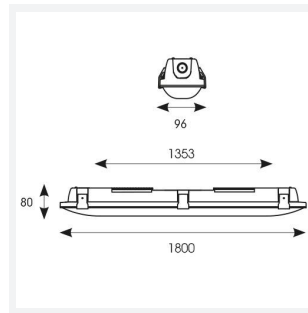

Tornado EVO

Tornado EVO CCT Multi Wattage 1800mm Switch
Code: ATORE6/1/DD1/SM3

Category	Battens and Weatherproofs
Application	Ancillary, Commercial, Education, Healthcare, Hospitality, Industrial, Retail
Specification	Performance

GENERAL INFORMATION	
Wattage	35W/70W
Lumens Delivered	5200lm - 9600lm (4000K)
Lm/W	150lm/W (4000K)
Beam Angle	120
CRI	80
CCT	4000/5000/6500K
Input	220/240V
Operating Temp	0°C - 40°C
SDCM	3
Energy efficiency class	D
Product Weight without Packaging	2.7 kg

TECHNICAL INFORMATION	
Light Source	LED
Colour / Finish	Grey
IP Rating	IP65
Class Protection	1
Internal / External	Internal / External
Surface / Recessed / Suspended	Ceiling, Suspended
Lumen Depreciation	L80 100,000h
Warranty (Years)	5
CE Mark	Yes
Height	80 mm