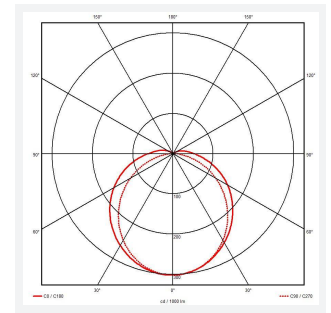

Tornado EVO

Tornado EVO CCT Multi Wattage 1800mm Switch
Code: ATORE6/1/DD1/SM3

Category	Battens and Weatherproofs
Application	Ancillary, Commercial, Education, Healthcare, Hospitality, Industrial, Retail
Specification	Performance

GENERAL INFORMATION	
Wattage	35W/70W
Lumens Delivered	5200lm - 9600lm (4000K)
Lm/W	150lm/W (4000K)
Beam Angle	120
CRI	80
CCT	4000/5000/6500K
Input	220-240V
Operating Temp	0°C - 40°C
SDCM	3
Energy efficiency class	D
Product Weight without Packaging	2.7 kg

TECHNICAL INFORMATION	
Light Source	LED
Colour / Finish	Grey
IP Rating	IP65
Class Protection	1
Internal / External	Internal / External
Surface / Recessed / Suspended	Ceiling, Suspended
Lumen Depreciation	L80 100,000h
Warranty (Years)	5
CE Mark	Yes
Height	80 mm