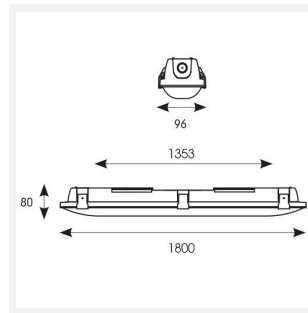

Tornado EVO

Tornado EVO CCT Multi Wattage 1800mm Switch
Code: ATORE6/1/DD1/DM3

Category	Battens and Weatherproofs
Application	Ancillary, Commercial, Education, Healthcare, Hospitality, Industrial, Retail
Specification	Performance

GENERAL INFORMATION	
Wattage	35W/70W
Lumens Delivered	5200lm - 9600lm (4000K)
Lm/W	150lm/W (4000K)
Beam Angle	120
CRI	80
CCT	4000/5000/6500K
Input	220-240V
Operating Temp	0°C - 40°C
SDCM	3
Energy efficiency class	D
Product Weight without Packaging	2.7 kg

TECHNICAL INFORMATION	
Light Source	LED
Colour / Finish	Grey
IP Rating	IP65
Class Protection	1
Internal / External	Internal / External
Surface / Recessed / Suspended	Ceiling, Suspended
Lumen Depreciation	L80 100,000h
Warranty (Years)	5
CE Mark	Yes
Height	80 mm