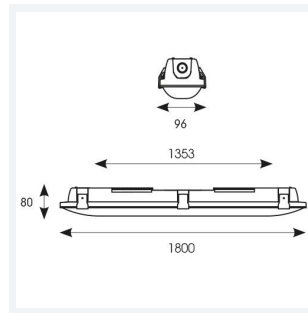

# Tornado EVO

Tornado EVO CCT Multi Wattage 1800mm Switch  
Code: ATORE6/1/DD1/DM3

Category	Battens and Weatherproofs
Application	Ancillary, Commercial, Education, Healthcare, Hospitality, Industrial, Retail
Specification	Performance

GENERAL INFORMATION	
Wattage	35W/70W
Lumens Delivered	5200lm - 9600lm (4000K)
Lm/W	150lm/W (4000K)
Beam Angle	120
CRI	80
CCT	4000/5000/6500K
Input	220/240V
Operating Temp	0°C - 40°C
SDCM	3
Energy efficiency class	D
Product Weight without Packaging	2.7 kg

TECHNICAL INFORMATION	
Light Source	LED
Colour / Finish	Grey
IP Rating	IP65
Class Protection	1
Internal / External	Internal / External
Surface / Recessed / Suspended	Ceiling, Suspended
Lumen Depreciation	L80 100,000h
Warranty (Years)	5
CE Mark	Yes
Height	80 mm