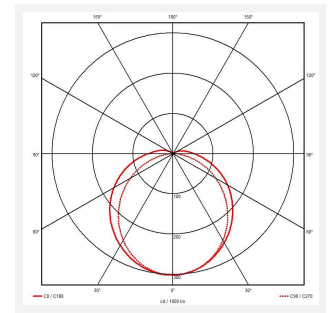

Tornado EVO

Tornado EVO CCT Multi Wattage 1800mm Switch
Code: ATORE6/1/DD1/DM3

Category	Battens and Weatherproofs
Application	Ancillary, Commercial, Education, Healthcare, Hospitality, Industrial, Retail
Specification	Performance

GENERAL INFORMATION	
Wattage	35W/70W
Lumens Delivered	5200lm - 9600lm (4000K)
Lm/W	150lm/W (4000K)
Beam Angle	120
CRI	80
CCT	4000/5000/6500K
Input	220-240V
Operating Temp	0°C - 40°C
SDCM	3
Energy efficiency class	D
Product Weight without Packaging	2.7 kg

TECHNICAL INFORMATION	
Light Source	LED
Colour / Finish	Grey
IP Rating	IP65
Class Protection	1
Internal / External	Internal / External
Surface / Recessed / Suspended	Ceiling, Suspended
Lumen Depreciation	L80 100,000h
Warranty (Years)	5
CE Mark	Yes
Height	80 mm