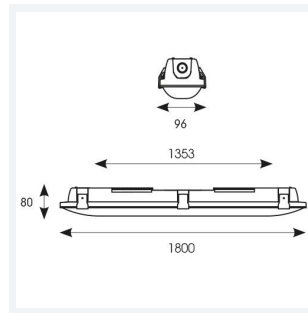

Tornado EVO

Tornado EVO CCT Multi Wattage 1800mm
Code: ATORE6/1/CF

Category	Battens and Weatherproofs
Application	Ancillary, Commercial, Education, Healthcare, Hospitality, Industrial, Retail
Specification	Performance

GENERAL INFORMATION	
Wattage	35W/70W
Lumens Delivered	5200lm - 9600lm (4000K)
Lm/W	150lm/W (4000K)
Beam Angle	120
CRI	80
CCT	4000/5000/6500K
Input	220/240V
Operating Temp	-20°C - 40°C
SDCM	3
Energy efficiency class	D
Product Weight without Packaging	2.55 kg

TECHNICAL INFORMATION	
Light Source	LED
Colour / Finish	Grey
IP Rating	IP65
Class Protection	1
Internal / External	Internal / External
Surface / Recessed / Suspended	Ceiling, Suspended
Lumen Depreciation	L80 100,000h
Warranty (Years)	5
CE Mark	Yes
Height	80 mm