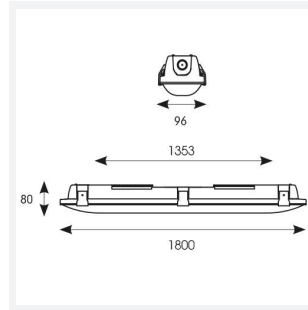

Tornado EVO

Tornado EVO CCT Multi Wattage 1800mm
Code: ATORE6/1/CF

Category	Battens and Weatherproofs
Application	Ancillary, Commercial, Education, Healthcare, Hospitality, Industrial, Retail
Specification	Performance

GENERAL INFORMATION	
Wattage	35W/70W
Lumens Delivered	5200lm - 9600lm (4000K)
Lm/W	150lm/W (4000K)
Beam Angle	120
CRI	80
CCT	4000/5000/6500K
Input	220-240V
Operating Temp	-20°C - 40°C
SDCM	3
Energy efficiency class	D
Product Weight without Packaging	2.55 kg

TECHNICAL INFORMATION	
Light Source	LED
Colour / Finish	Grey
IP Rating	IP65
Class Protection	1
Internal / External	Internal / External
Surface / Recessed / Suspended	Ceiling, Suspended
Lumen Depreciation	L80 100,000h
Warranty (Years)	5
CE Mark	Yes
Height	80 mm