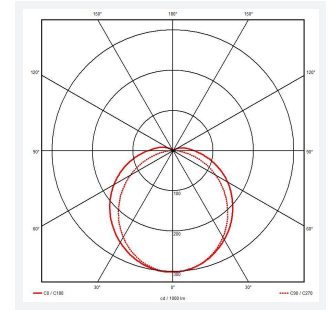

Tornado EVO

Tornado EVO CCT Multi Wattage 1800mm
Code: ATORE6/1/CF

Category	Battens and Weatherproofs
Application	Ancillary, Commercial, Education, Healthcare, Hospitality, Industrial, Retail
Specification	Performance

GENERAL INFORMATION	
Wattage	35W/70W
Lumens Delivered	5200lm - 9600lm (4000K)
Lm/W	150lm/W (4000K)
Beam Angle	120
CRI	80
CCT	4000/5000/6500K
Input	220-240V
Operating Temp	-20°C - 40°C
SDCM	3
Energy efficiency class	D
Product Weight without Packaging	2.55 kg

TECHNICAL INFORMATION	
Light Source	LED
Colour / Finish	Grey
IP Rating	IP65
Class Protection	1
Internal / External	Internal / External
Surface / Recessed / Suspended	Ceiling, Suspended
Lumen Depreciation	L80 100,000h
Warranty (Years)	5
CE Mark	Yes
Height	80 mm