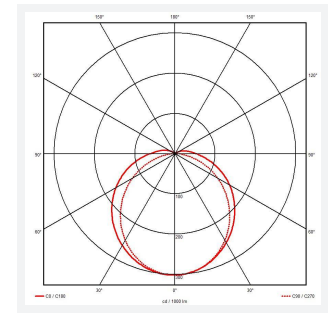

Tornado EVO

Tornado EVO CCT Multi Wattage 1800mm
Code: ATORE6/1/CF/DM3

Category	Battens and Weatherproofs
Application	Ancillary, Commercial, Education, Healthcare, Hospitality, Industrial, Retail
Specification	Performance

GENERAL INFORMATION	
Wattage	35W/70W
Lumens Delivered	5200lm - 9600lm (4000K)
Lm/W	150lm/W (4000K)
Beam Angle	120
CRI	80
CCT	4000/5000/6500K
Input	220-240V
Operating Temp	0°C - 40°C
SDCM	3
Energy efficiency class	D

TECHNICAL INFORMATION	
Light Source	LED
Colour / Finish	Grey
IP Rating	IP65
Class Protection	1
Internal / External	Internal / External
Surface / Recessed / Suspended	Ceiling, Suspended
Lumen Depreciation	L80 100,000h
Warranty (Years)	5
CE Mark	Yes
Height	80 mm