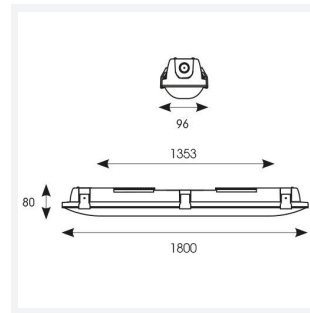

# Tornado EVO

Tornado EVO CCT Multi Wattage 1800mm  
Code: ATORE6/1/CF/DM3

Category	Battens and Weatherproofs
Application	Ancillary, Commercial, Education, Healthcare, Hospitality, Industrial, Retail
Specification	Performance

GENERAL INFORMATION	
Wattage	35W/70W
Lumens Delivered	5200lm - 9600lm (4000K)
Lm/W	150lm/W (4000K)
Beam Angle	120
CRI	80
CCT	4000/5000/6500K
Input	220/240V
Operating Temp	0°C - 40°C
SDCM	3
Energy efficiency class	D

TECHNICAL INFORMATION	
Light Source	LED
Colour / Finish	Grey
IP Rating	IP65
Class Protection	1
Internal / External	Internal / External
Surface / Recessed / Suspended	Ceiling, Suspended
Lumen Depreciation	L80 100,000h
Warranty (Years)	5
CE Mark	Yes
Height	80 mm