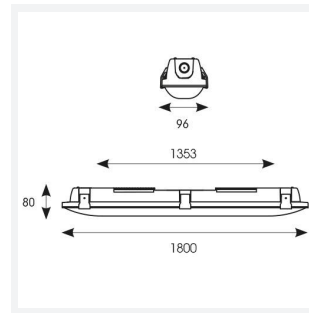

Tornado EVO

Tornado EVO CCT Multi Wattage 1800mm
Code: ATORE6/1/CF/DM3

Category	Battens and Weatherproofs
Application	Ancillary, Commercial, Education, Healthcare, Hospitality, Industrial, Retail
Specification	Performance

GENERAL INFORMATION	
Wattage	35W/70W
Lumens Delivered	5200lm - 9600lm (4000K)
Lm/W	150lm/W (4000K)
Beam Angle	120
CRI	80
CCT	4000/5000/6500K
Input	220-240V
Operating Temp	0°C - 40°C
SDCM	3
Energy efficiency class	D

TECHNICAL INFORMATION	
Light Source	LED
Colour / Finish	Grey
IP Rating	IP65
Class Protection	1
Internal / External	Internal / External
Surface / Recessed / Suspended	Ceiling, Suspended
Lumen Depreciation	L80 100,000h
Warranty (Years)	5
CE Mark	Yes
Height	80 mm