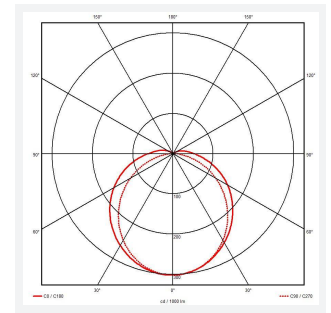

# Tornado EVO

Tornado EVO CCT Multi Wattage 1800mm  
Code: ATORE6/1/CF/DM3

Category	Battens and Weatherproofs
Application	Ancillary, Commercial, Education, Healthcare, Hospitality, Industrial, Retail
Specification	Performance

GENERAL INFORMATION	
Wattage	35W/70W
Lumens Delivered	5200lm - 9600lm (4000K)
Lm/W	150lm/W (4000K)
Beam Angle	120
CRI	80
CCT	4000/5000/6500K
Input	220/240V
Operating Temp	0°C - 40°C
SDCM	3
Energy efficiency class	D

TECHNICAL INFORMATION	
Light Source	LED
Colour / Finish	Grey
IP Rating	IP65
Class Protection	1
Internal / External	Internal / External
Surface / Recessed / Suspended	Ceiling, Suspended
Lumen Depreciation	L80 100,000h
Warranty (Years)	5
CE Mark	Yes
Height	80 mm