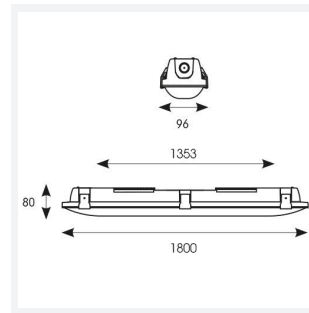

Tornado EVO

Tornado EVO CCT Multi Wattage 1800mm
Code: ATORE6/1/CF/DM3

Category	Battens and Weatherproofs
Application	Ancillary, Commercial, Education, Healthcare, Hospitality, Industrial, Retail
Specification	Performance

TECHNICAL INFORMATION	
Light Source	LED
Colour / Finish	Grey
IP Rating	IP65
Class Protection	1
Internal / External	Internal / External
Surface / Recessed / Suspended	Ceiling, Suspended
Lumen Depreciation	L80 100,000h
Warranty (Years)	5
CE Mark	Yes
Height	80 mm