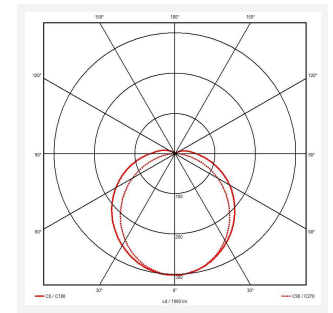

Tornado EVO

Tornado EVO CCT Multi Wattage 1800mm
Code: ATORE6/1/CF/DM3

Category	Battens and Weatherproofs
Application	Ancillary, Commercial, Education, Healthcare, Hospitality, Industrial, Retail
Specification	Performance

GENERAL INFORMATION	
Wattage	70W
Lumens Delivered	5200lm - 9600lm (4000K)
Lm/W	150lm/W (4000K)
Beam Angle	120
CRI	80
CCT	4000/5000/6500K
Input	220-240V
Operating Temp	0°C - 40°C
SDCM	3
Energy efficiency class	D

TECHNICAL INFORMATION	
Light Source	LED
Colour / Finish	Grey
IP Rating	IP65
Class Protection	1
Internal / External	Internal / External
Surface / Recessed / Suspended	Ceiling, Suspended
Lumen Depreciation	L80 100,000h
Warranty (Years)	5
CE Mark	Yes
Height	80 mm