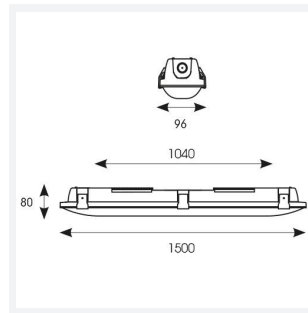

Tornado EVO

Tornado EVO CCT Multi Wattage 1500mm
Code: ATORE5/1

Category	Battens and Weatherproofs
Application	Ancillary, Commercial, Education, Healthcare, Hospitality, Industrial, Retail
Specification	Performance

GENERAL INFORMATION	
Wattage	30W/60W
Lumens Delivered	4600lm - 8600lm (4000K)
Lm/W	150lm/W (4000K)
Beam Angle	120
CRI	80
CCT	4000/5000/6500K
Input	220-240V
Operating Temp	-20°C - 40°C
SDCM	3
Energy efficiency class	D
Product Weight without Packaging	1.75 kg

TECHNICAL INFORMATION	
Light Source	LED
Colour / Finish	Grey
IP Rating	IP65
Class Protection	1
Internal / External	Internal / External
Surface / Recessed / Suspended	Ceiling, Suspended
Lumen Depreciation	L80 100,000h
Warranty (Years)	5
CE Mark	Yes
Height	80 mm