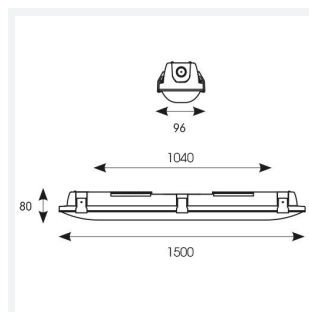

Tornado EVO

Tornado EVO CCT Multi Wattage 1500mm
Code: ATORE5/1

Category	Battens and Weatherproofs
Application	Ancillary, Commercial, Education, Healthcare, Hospitality, Industrial, Retail
Specification	Performance

GENERAL INFORMATION	
Wattage	30W/60W
Lumens Delivered	4600lm - 8600lm (4000K)
Lm/W	150lm/W (4000K)
Beam Angle	120
CRI	80
CCT	4000/5000/6500K
Input	220/240V
Operating Temp	-20°C - 40°C
SDCM	3
Energy efficiency class	D
Product Weight without Packaging	1.75 kg

TECHNICAL INFORMATION	
Light Source	LED
Colour / Finish	Grey
IP Rating	IP65
Class Protection	1
Internal / External	Internal / External
Surface / Recessed / Suspended	Ceiling, Suspended
Lumen Depreciation	L80 100,000h
Warranty (Years)	5
CE Mark	Yes
Height	80 mm