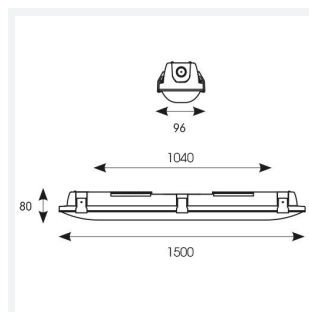

Tornado EVO

Tornado EVO CCT Multi Wattage 1500mm
Code: ATORE5/1

Category	Battens and Weatherproofs
Application	Ancillary, Commercial, Education, Healthcare, Hospitality, Industrial, Retail
Specification	Performance

GENERAL INFORMATION	
Wattage	30W/60W
Lumens Delivered	4600lm - 8600lm (4000K)
Lm/W	150lm/W (4000K)
Beam Angle	120
CRI	80
CCT	4000/5000/6500K
Input	220-240V
Operating Temp	-20°C - 40°C
SDCM	3
Energy efficiency class	D
Product Weight without Packaging	1.75 kg

TECHNICAL INFORMATION	
Light Source	LED
Colour / Finish	Grey
IP Rating	IP65
Class Protection	1
Internal / External	Internal / External
Surface / Recessed / Suspended	Ceiling, Suspended
Lumen Depreciation	L80 100,000h
Warranty (Years)	5
CE Mark	Yes
Height	81 mm