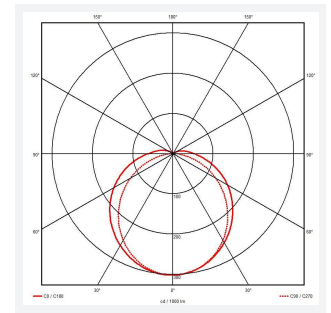

Tornado EVO

Tornado EVO CCT Multi Wattage 1500mm
Code: ATORE5/1

Category	Battens and Weatherproofs
Application	Ancillary, Commercial, Education, Healthcare, Hospitality, Industrial, Retail
Specification	Performance

GENERAL INFORMATION	
Wattage	30W/60W
Lumens Delivered	4600lm - 8600lm (4000K)
Lm/W	150lm/W (4000K)
Beam Angle	120
CRI	80
CCT	4000/5000/6500K
Input	220-240V
Operating Temp	-20°C - 40°C
SDCM	3
Energy efficiency class	D
Product Weight without Packaging	1.75 kg

TECHNICAL INFORMATION	
Light Source	LED
Colour / Finish	Grey
IP Rating	IP65
Class Protection	1
Internal / External	Internal / External
Surface / Recessed / Suspended	Ceiling, Suspended
Lumen Depreciation	L80 100,000h
Warranty (Years)	5
CE Mark	Yes
Height	80 mm