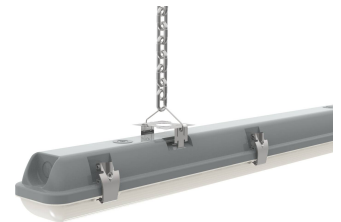

Category	Battens and Weatherproofs
Application	Ancillary, Commercial, Education, Healthcare, Hospitality, Industrial, Retail
Specification	Performance

Tornado EVO

Tornado EVO CCT Multi Wattage 1500mm

Code: ATORE5/1

PRODUCT FEATURES

- IP65 non-corrosive batten suitable for industrial applications and ancillary areas
- CCT selectable between 4000K, 5000K and 6500K and power selectable; offering a choice of 2 outputs, in one luminaire
- LED performance allows point-to-point replacement of existing fluorescent luminaires
- Whole luminaire illuminates during emergency operation rather than a small area, allowing less emergency versions required on an installation
- High efficiency up to 160 Lm/W
- Slim sloped diffuser design creates sleek appearance and offers greater light distribution
- Lockable heavy-duty stainless steel clips supplied as standard for added safety and security

GENERAL INFORMATION

Wattage	30W/60W
Lumens Delivered	4600lm - 8600lm (4000K)
Lm/W	150lm/W (4000K)
Beam Angle	120
CRI	80
CCT	4000/5000/6500K
Input	220-240V
Operating Temp	-20°C - 40°C
SDCM	3
Energy efficiency class	D
Product Weight without Packaging	1.75 kg

TECHNICAL INFORMATION

Light Source	LED
Colour / Finish	Grey
IP Rating	IP65
Class Protection	1
Internal / External	Internal / External
Surface / Recessed / Suspended	Ceiling, Suspended
Lumen Depreciation	L80 100,000h
Warranty (Years)	5
CE Mark	Yes
Height	81 mm