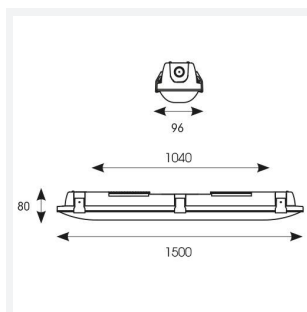

Tornado EVO

Tornado EVO CCT Multi Wattage 1500mm Self-Code: ATORE5/1/SM3

Category	Battens and Weatherproofs
Application	Ancillary, Commercial, Education, Healthcare, Hospitality, Industrial, Retail
Specification	Performance

GENERAL INFORMATION	
Wattage	30W/60W
Lumens Delivered	4600lm - 8600lm (4000K)
Lm/W	150lm/W (4000K)
Beam Angle	120
CRI	80
CCT	4000/5000/6500K
Input	220/240V
Operating Temp	0°C - 40°C
SDCM	3
Energy efficiency class	D
Product Weight without Packaging	1.9 kg

TECHNICAL INFORMATION	
Light Source	LED
Colour / Finish	Grey
IP Rating	IP65
Class Protection	1
Internal / External	Internal / External
Surface / Recessed / Suspended	Ceiling, Suspended
Lumen Depreciation	L80 100,000h
Warranty (Years)	5
CE Mark	Yes
Height	80 mm