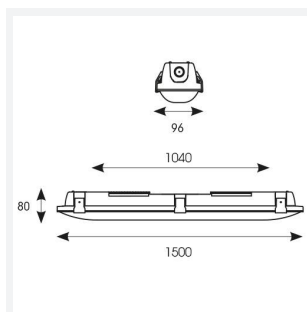

Tornado EVO

Tornado EVO CCT Multi Wattage 1500mm Self-Code: ATORE5/1/SM3

Category	Battens and Weatherproofs
Application	Ancillary, Commercial, Education, Healthcare, Hospitality, Industrial, Retail
Specification	Performance

GENERAL INFORMATION	
Wattage	30W/60W
Lumens Delivered	4600lm - 8600lm (4000K)
Lm/W	150lm/W (4000K)
Beam Angle	120
CRI	80
CCT	4000/5000/6500K
Input	220-240V
Operating Temp	0°C - 40°C
SDCM	3
Energy efficiency class	D
Product Weight without Packaging	1.925 kg

TECHNICAL INFORMATION	
Light Source	LED
Colour / Finish	Grey
IP Rating	IP65
Class Protection	1
Internal / External	Internal / External
Surface / Recessed / Suspended	Ceiling, Suspended
Lumen Depreciation	L80 100,000h
Warranty (Years)	5
CE Mark	Yes
Height	81 mm