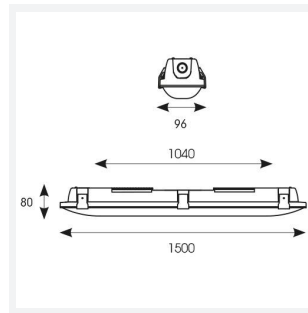

# Tornado EVO

Tornado EVO CCT Multi Wattage 1500mm Self-Code: ATORE5/1/SM3

<b>Category</b>	Battens and Weatherproofs
<b>Application</b>	Ancillary, Commercial, Education, Healthcare, Hospitality, Industrial, Retail
<b>Specification</b>	Performance

GENERAL INFORMATION	
Wattage	30W/60W
Lumens Delivered	4600lm - 8600lm (4000K)
Lm/W	150lm/W (4000K)
Beam Angle	120
CRI	80
CCT	4000/5000/6500K
Input	220-240V
Operating Temp	0°C - 40°C
SDCM	3
Energy efficiency class	D
Product Weight without Packaging	1.9 kg

TECHNICAL INFORMATION	
Light Source	LED
Colour / Finish	Grey
IP Rating	IP65
Class Protection	1
Internal / External	Internal / External
Surface / Recessed / Suspended	Ceiling, Suspended
Lumen Depreciation	L80 100,000h
Warranty (Years)	5
CE Mark	Yes
Height	80 mm