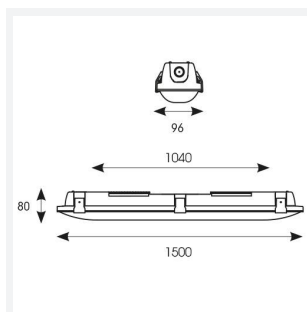

Tornado EVO

Tornado EVO CCT Multi Wattage 1500mm OCTO
Code: ATORE5/1/OCTO

Category	Battens and Weatherproofs
Application	Ancillary, Commercial, Education, Healthcare, Hospitality, Industrial, Retail
Specification	Performance

GENERAL INFORMATION	
Wattage	30W/60W
Lumens Delivered	4600lm - 8600lm (4000K)
Lm/W	150lm/W (4000K)
Beam Angle	120
CRI	80
CCT	4000/5000/6500K
Input	220-240V
Operating Temp	-20°C - 40°C
SDCM	3
Energy efficiency class	D
Product Weight without Packaging	2.2 kg

TECHNICAL INFORMATION	
Light Source	LED
Colour / Finish	Grey
IP Rating	IP65
Class Protection	1
Internal / External	Internal / External
Surface / Recessed / Suspended	Ceiling, Suspended
Lumen Depreciation	L80 100,000h
Warranty (Years)	5
CE Mark	Yes
Height	80 mm