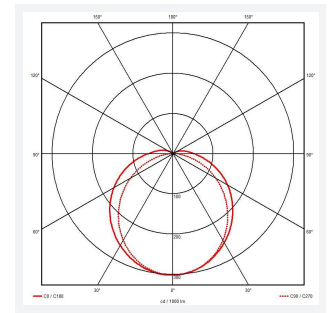

Tornado EVO

Tornado EVO CCT Multi Wattage 1500mm OCTO
Code: ATORE5/1/OCTO

Category	Battens and Weatherproofs
Application	Ancillary, Commercial, Education, Healthcare, Hospitality, Industrial, Retail
Specification	Performance

GENERAL INFORMATION	
Wattage	30W/60W
Lumens Delivered	4600lm - 8600lm (4000K)
Lm/W	150lm/W (4000K)
Beam Angle	120
CRI	80
CCT	4000/5000/6500K
Input	220/240V
Operating Temp	-20°C - 40°C
SDCM	3
Energy efficiency class	D
Product Weight without Packaging	2.2 kg

TECHNICAL INFORMATION	
Light Source	LED
Colour / Finish	Grey
IP Rating	IP65
Class Protection	1
Internal / External	Internal / External
Surface / Recessed / Suspended	Ceiling, Suspended
Lumen Depreciation	L80 100,000h
Warranty (Years)	5
CE Mark	Yes
Height	80 mm