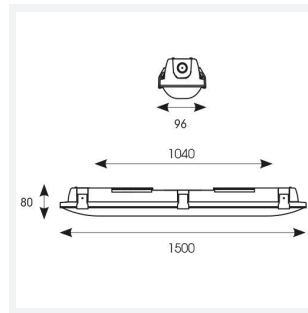

Tornado EVO

Tornado EVO CCT Multi Wattage 1500mm OCTO
Code: ATORE5/1/OCTO

Category	Battens and Weatherproofs
Application	Ancillary, Commercial, Education, Healthcare, Hospitality, Industrial, Retail
Specification	Performance

GENERAL INFORMATION	
Wattage	30W/60W
Lumens Delivered	4600lm - 8600lm (4000K)
Lm/W	150lm/W (4000K)
Beam Angle	120
CRI	80
CCT	4000/5000/6500K
Input	220/240V
Operating Temp	-20°C - 40°C
SDCM	3
Energy efficiency class	D
Product Weight without Packaging	2.2 kg

TECHNICAL INFORMATION	
Light Source	LED
Colour / Finish	Grey
IP Rating	IP65
Class Protection	1
Internal / External	Internal / External
Surface / Recessed / Suspended	Ceiling, Suspended
Lumen Depreciation	L80 100,000h
Warranty (Years)	5
CE Mark	Yes
Height	80 mm