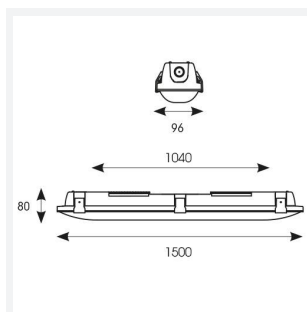

Tornado EVO

Tornado EVO CCT Multi Wattage 1500mm OCTO
Code: ATORE5/1/OCTO

Category	Battens and Weatherproofs
Application	Ancillary, Commercial, Education, Healthcare, Hospitality, Industrial, Retail
Specification	Performance

GENERAL INFORMATION	
Wattage	60W
Lumens Delivered	4600lm - 8600lm (4000K)
Lm/W	150lm/W (4000K)
Beam Angle	120
CRI	80
CCT	4000/5000/6500K
Input	220-240V
Operating Temp	-20°C - 40°C
SDCM	3
Energy efficiency class	D
Product Weight without Packaging	2.2 kg

TECHNICAL INFORMATION	
Light Source	LED
Colour / Finish	Grey
IP Rating	IP65
Class Protection	1
Internal / External	Internal / External
Surface / Recessed / Suspended	Ceiling, Suspended
Lumen Depreciation	L80 100,000h
Warranty (Years)	5
CE Mark	Yes
Height	80 mm