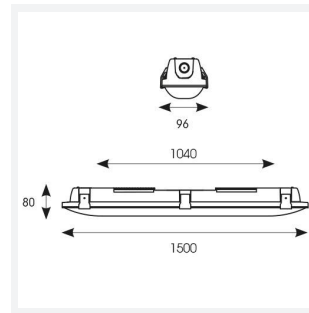

Tornado EVO

Tornado EVO CCT Multi Wattage 1500mm OCTO
Code: ATORE5/1/OCTO/SM3

Category	Battens and Weatherproofs
Application	Ancillary, Commercial, Education, Healthcare, Hospitality, Industrial, Retail
Specification	Performance

GENERAL INFORMATION	
Wattage	30W/60W
Lumens Delivered	4600lm - 8600lm (4000K)
Lm/W	150lm/W (4000K)
Beam Angle	120
CRI	80
CCT	4000/5000/6500K
Input	220/240V
Operating Temp	0°C - 40°C
SDCM	3
Energy efficiency class	D
Product Weight without Packaging	2.2 kg

TECHNICAL INFORMATION	
Light Source	LED
Colour / Finish	Grey
IP Rating	IP65
Class Protection	1
Internal / External	Internal / External
Surface / Recessed / Suspended	Ceiling, Suspended
Lumen Depreciation	L80 100,000h
Warranty (Years)	5
CE Mark	Yes
Height	80 mm