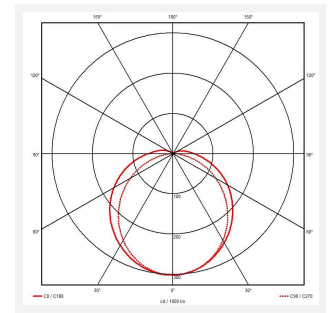

Tornado EVO

Tornado EVO CCT Multi Wattage 1500mm OCTO
Code: ATORE5/1/OCTO/SM3

Category	Battens and Weatherproofs
Application	Ancillary, Commercial, Education, Healthcare, Hospitality, Industrial, Retail
Specification	Performance

GENERAL INFORMATION	
Wattage	30W/60W
Lumens Delivered	4600lm - 8600lm (4000K)
Lm/W	150lm/W (4000K)
Beam Angle	120
CRI	80
CCT	4000/5000/6500K
Input	220/240V
Operating Temp	0°C - 40°C
SDCM	3
Energy efficiency class	D
Product Weight without Packaging	2.2 kg

TECHNICAL INFORMATION	
Light Source	LED
Colour / Finish	Grey
IP Rating	IP65
Class Protection	1
Internal / External	Internal / External
Surface / Recessed / Suspended	Ceiling, Suspended
Lumen Depreciation	L80 100,000h
Warranty (Years)	5
CE Mark	Yes
Height	80 mm