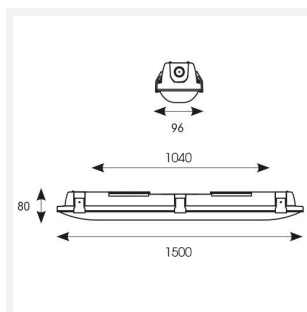

Tornado EVO

Tornado EVO CCT Multi Wattage 1500mm OCTO
Code: ATORE5/1/OCTO/DM3

Category	Battens and Weatherproofs
Application	Ancillary, Commercial, Education, Healthcare, Hospitality, Industrial, Retail
Specification	Performance

GENERAL INFORMATION	
Wattage	30W/60W
Lumens Delivered	4600lm - 8600lm (4000K)
Lm/W	150lm/W (4000K)
Beam Angle	120
CRI	80
CCT	4000/5000/6500K
Input	220/240V
Operating Temp	0°C - 40°C
SDCM	3
Energy efficiency class	D
Product Weight without Packaging	2.2 kg

TECHNICAL INFORMATION	
Light Source	LED
Colour / Finish	Grey
IP Rating	IP65
Class Protection	1
Internal / External	Internal / External
Surface / Recessed / Suspended	Ceiling, Suspended
Lumen Depreciation	L80 100,000h
Warranty (Years)	5
CE Mark	Yes
Height	80 mm