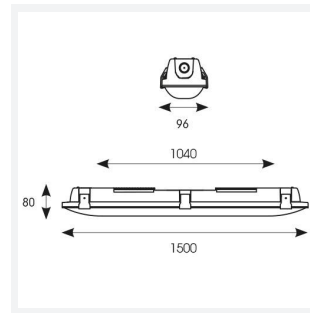

Tornado EVO

Tornado EVO CCT Multi Wattage 1500mm OCTO
Code: ATORE5/1/OCTO/DM3

Category	Battens and Weatherproofs
Application	Ancillary, Commercial, Education, Healthcare, Hospitality, Industrial, Retail
Specification	Performance

GENERAL INFORMATION	
Wattage	30W/60W
Lumens Delivered	4600lm - 8600lm (4000K)
Lm/W	150lm/W (4000K)
Beam Angle	120
CRI	80
CCT	4000/5000/6500K
Input	220-240V
Operating Temp	0°C - 40°C
SDCM	3
Energy efficiency class	D
Product Weight without Packaging	2.2 kg

TECHNICAL INFORMATION	
Light Source	LED
Colour / Finish	Grey
IP Rating	IP65
Class Protection	1
Internal / External	Internal / External
Surface / Recessed / Suspended	Ceiling, Suspended
Lumen Depreciation	L80 100,000h
Warranty (Years)	5
CE Mark	Yes
Height	80 mm