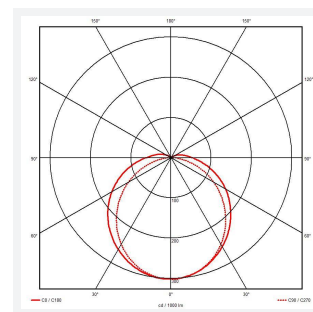

Tornado EVO

Tornado EVO CCT Multi Wattage 1500mm OCTO
Code: ATORE5/1/OCTO/DM3

Category	Battens and Weatherproofs
Application	Ancillary, Commercial, Education, Healthcare, Hospitality, Industrial, Retail
Specification	Performance

GENERAL INFORMATION	
Wattage	30W/60W
Lumens Delivered	4600lm - 8600lm (4000K)
Lm/W	150lm/W (4000K)
Beam Angle	120
CRI	80
CCT	4000/5000/6500K
Input	220/240V
Operating Temp	0°C - 40°C
SDCM	3
Energy efficiency class	D
Product Weight without Packaging	2.2 kg

TECHNICAL INFORMATION	
Light Source	LED
Colour / Finish	Grey
IP Rating	IP65
Class Protection	1
Internal / External	Internal / External
Surface / Recessed / Suspended	Ceiling, Suspended
Lumen Depreciation	L80 100,000h
Warranty (Years)	5
CE Mark	Yes
Height	80 mm