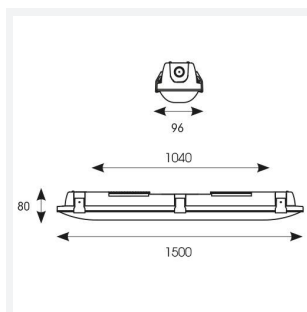

Tornado EVO

Tornado EVO CCT Multi Wattage 1500mm OCTO
Code: ATORE5/1/OCTO/DM3

Category	Battens and Weatherproofs
Application	Ancillary, Commercial, Education, Healthcare, Hospitality, Industrial, Retail
Specification	Performance

GENERAL INFORMATION

Wattage	60W
Lumens Delivered	4600lm - 8600lm (4000K)
Lm/W	150lm/W (4000K)
Beam Angle	120
CRI	80
CCT	4000/5000/6500K
Input	220-240V
Operating Temp	0°C - 40°C
SDCM	3
Energy efficiency class	D
Product Weight without Packaging	2.2 kg

TECHNICAL INFORMATION

Light Source	LED
Colour / Finish	Grey
IP Rating	IP65
Class Protection	1
Internal / External	Internal / External
Surface / Recessed / Suspended	Ceiling, Suspended
Lumen Depreciation	L80 100,000h
Warranty (Years)	5
CE Mark	Yes
Height	80 mm