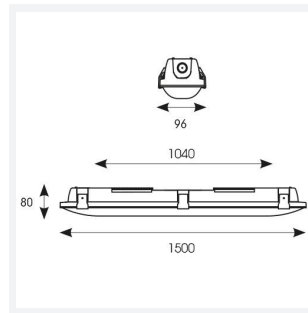

# Tornado EVO

Tornado EVO CCT Multi Wattage 1500mm  
Code: ATORE5/1/MWS

<b>Category</b>	Battens and Weatherproofs
<b>Application</b>	Ancillary, Commercial, Education, Healthcare, Hospitality, Industrial, Retail
<b>Specification</b>	Performance

GENERAL INFORMATION	
Wattage	30W/60W
Lumens Delivered	4600lm - 8600lm (4000K)
Lm/W	150lm/W (4000K)
Beam Angle	120
CRI	80
CCT	4000/5000/6500K
Input	220-240V
Operating Temp	-20°C - 40°C
SDCM	3
Energy efficiency class	D
Product Weight without Packaging	1.8 kg

TECHNICAL INFORMATION	
Light Source	LED
Colour / Finish	Grey
IP Rating	IP65
Class Protection	1
Internal / External	Internal / External
Surface / Recessed / Suspended	Ceiling, Suspended
Lumen Depreciation	L80 100,000h
Warranty (Years)	5
CE Mark	Yes
Height	80 mm