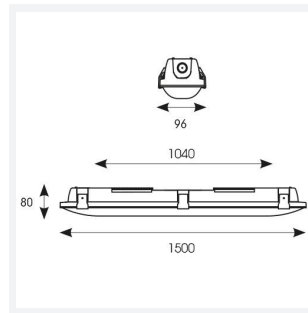

Tornado EVO

Tornado EVO CCT Multi Wattage 1500mm
Code: ATORE5/1/MWS

Category	Battens and Weatherproofs
Application	Ancillary, Commercial, Education, Healthcare, Hospitality, Industrial, Retail
Specification	Performance

GENERAL INFORMATION	
Wattage	30W/60W
Lumens Delivered	4600lm - 8600lm (4000K)
Lm/W	150lm/W (4000K)
Beam Angle	120
CRI	80
CCT	4000/5000/6500K
Input	220-240V
Operating Temp	-20°C - 40°C
SDCM	3
Energy efficiency class	D
Product Weight without Packaging	1.815 kg

TECHNICAL INFORMATION	
Light Source	LED
Colour / Finish	Grey
IP Rating	IP65
Class Protection	1
Internal / External	Internal / External
Surface / Recessed / Suspended	Ceiling, Suspended
Lumen Depreciation	L80 100,000h
Warranty (Years)	5
CE Mark	Yes
Height	81 mm