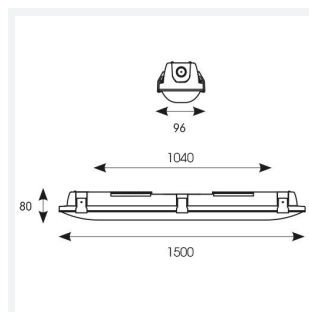

Tornado EVO

Tornado EVO CCT Multi Wattage 1500mm
Code: ATORE5/1/MWS

Category	Battens and Weatherproofs
Application	Ancillary, Commercial, Education, Healthcare, Hospitality, Industrial, Retail
Specification	Performance

GENERAL INFORMATION	
Wattage	30W/60W
Lumens Delivered	4600lm - 8600lm (4000K)
Lm/W	150lm/W (4000K)
Beam Angle	120
CRI	80
CCT	4000/5000/6500K
Input	220/240V
Operating Temp	-20°C - 40°C
SDCM	3
Energy efficiency class	D
Product Weight without Packaging	1.8 kg

TECHNICAL INFORMATION	
Light Source	LED
Colour / Finish	Grey
IP Rating	IP65
Class Protection	1
Internal / External	Internal / External
Surface / Recessed / Suspended	Ceiling, Suspended
Lumen Depreciation	L80 100,000h
Warranty (Years)	5
CE Mark	Yes
Height	80 mm