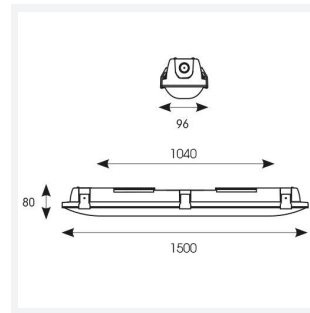

# Tornado EVO

Tornado EVO CCT Multi Wattage 1500mm OCTO  
Code: ATORE5/1/MWS/SM3

Category	Battens and Weatherproofs
Application	Ancillary, Commercial, Education, Healthcare, Hospitality, Industrial, Retail
Specification	Performance

GENERAL INFORMATION	
Wattage	30W/60W
Lumens Delivered	4600lm - 8600lm (4000K)
Lm/W	150lm/W (4000K)
Beam Angle	120
CRI	80
CCT	4000/5000/6500K
Input	220-240V
Operating Temp	0°C - 40°C
SDCM	3
Energy efficiency class	D
Product Weight without Packaging	1.95 kg

TECHNICAL INFORMATION	
Light Source	LED
Colour / Finish	Grey
IP Rating	IP65
Class Protection	1
Internal / External	Internal / External
Surface / Recessed / Suspended	Ceiling, Suspended
Lumen Depreciation	L80 100,000h
Warranty (Years)	5
CE Mark	Yes
Height	80 mm