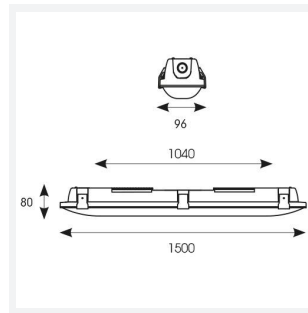

Tornado EVO

Tornado EVO CCT Multi Wattage 1500mm OCTO
Code: ATORE5/1/MWS/SM3

Category	Battens and Weatherproofs
Application	Ancillary, Commercial, Education, Healthcare, Hospitality, Industrial, Retail
Specification	Performance

GENERAL INFORMATION	
Wattage	30W/60W
Lumens Delivered	4600lm - 8600lm (4000K)
Lm/W	150lm/W (4000K)
Beam Angle	120
CRI	80
CCT	4000/5000/6500K
Input	220/240V
Operating Temp	0°C - 40°C
SDCM	3
Energy efficiency class	D
Product Weight without Packaging	1.95 kg

TECHNICAL INFORMATION	
Light Source	LED
Colour / Finish	Grey
IP Rating	IP65
Class Protection	1
Internal / External	Internal / External
Surface / Recessed / Suspended	Ceiling, Suspended
Lumen Depreciation	L80 100,000h
Warranty (Years)	5
CE Mark	Yes
Height	80 mm