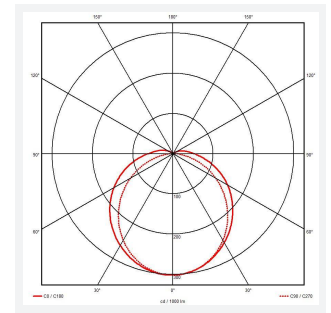

Tornado EVO

Tornado EVO CCT Multi Wattage 1500mm
Code: ATORE5/1/MWS/DM3

Category	Battens and Weatherproofs
Application	Ancillary, Commercial, Education, Healthcare, Hospitality, Industrial, Retail
Specification	Performance

GENERAL INFORMATION	
Wattage	30W/60W
Lumens Delivered	4600lm - 8600lm (4000K)
Lm/W	150lm/W (4000K)
Beam Angle	120
CRI	80
CCT	4000/5000/6500K
Input	220-240V
Operating Temp	0°C - 40°C
SDCM	3
Energy efficiency class	D
Product Weight without Packaging	2.2 kg

TECHNICAL INFORMATION	
Light Source	LED
Colour / Finish	Grey
IP Rating	IP65
Class Protection	1
Internal / External	Internal / External
Surface / Recessed / Suspended	Ceiling, Suspended
Lumen Depreciation	L80 100,000h
Warranty (Years)	5
CE Mark	Yes
Height	80 mm