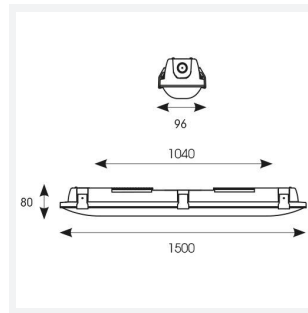

Tornado EVO

Tornado EVO CCT Multi Wattage 1500mm
Code: ATORE5/1/MWS/DM3

Category	Battens and Weatherproofs
Application	Ancillary, Commercial, Education, Healthcare, Hospitality, Industrial, Retail
Specification	Performance

GENERAL INFORMATION	
Wattage	30W/60W
Lumens Delivered	4600lm - 8600lm (4000K)
Lm/W	150lm/W (4000K)
Beam Angle	120
CRI	80
CCT	4000/5000/6500K
Input	220-240V
Operating Temp	0°C - 40°C
SDCM	3
Energy efficiency class	D
Product Weight without Packaging	2.2 kg

TECHNICAL INFORMATION	
Light Source	LED
Colour / Finish	Grey
IP Rating	IP65
Class Protection	1
Internal / External	Internal / External
Surface / Recessed / Suspended	Ceiling, Suspended
Lumen Depreciation	L80 100,000h
Warranty (Years)	5
CE Mark	Yes
Height	80 mm