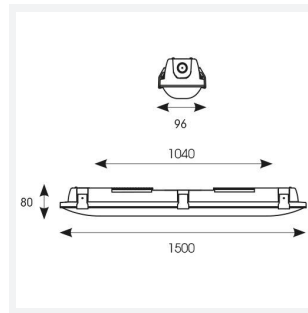

# Tornado EVO

Tornado EVO CCT Multi Wattage 1500mm  
Code: ATORE5/1/MWS/DM3

<b>Category</b>	Battens and Weatherproofs
<b>Application</b>	Ancillary, Commercial, Education, Healthcare, Hospitality, Industrial, Retail
<b>Specification</b>	Performance

GENERAL INFORMATION	
Wattage	30W/60W
Lumens Delivered	4600lm - 8600lm (4000K)
Lm/W	150lm/W (4000K)
Beam Angle	120
CRI	80
CCT	4000/5000/6500K
Input	220/240V
Operating Temp	0°C - 40°C
SDCM	3
Energy efficiency class	D
Product Weight without Packaging	2.2 kg

TECHNICAL INFORMATION	
Light Source	LED
Colour / Finish	Grey
IP Rating	IP65
Class Protection	1
Internal / External	Internal / External
Surface / Recessed / Suspended	Ceiling, Suspended
Lumen Depreciation	L80 100,000h
Warranty (Years)	5
CE Mark	Yes
Height	80 mm