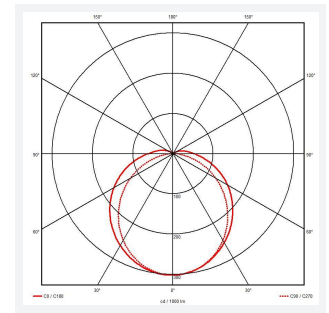

# Tornado EVO

Tornado EVO CCT Multi Wattage 1500mm  
Code: ATORE5/1/MWS/DM3

<b>Category</b>	Battens and Weatherproofs
<b>Application</b>	Ancillary, Commercial, Education, Healthcare, Hospitality, Industrial, Retail
<b>Specification</b>	Performance

GENERAL INFORMATION	
Wattage	30W/60W
Lumens Delivered	4600lm - 8600lm (4000K)
Lm/W	150lm/W (4000K)
Beam Angle	120
CRI	80
CCT	4000/5000/6500K
Input	220/240V
Operating Temp	0°C - 40°C
SDCM	3
Energy efficiency class	D
Product Weight without Packaging	2.2 kg

TECHNICAL INFORMATION	
Light Source	LED
Colour / Finish	Grey
IP Rating	IP65
Class Protection	1
Internal / External	Internal / External
Surface / Recessed / Suspended	Ceiling, Suspended
Lumen Depreciation	L80 100,000h
Warranty (Years)	5
CE Mark	Yes
Height	80 mm