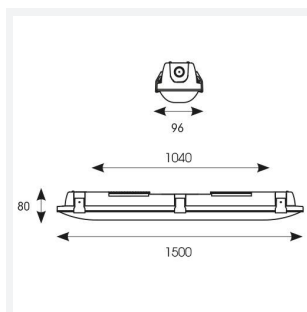

Tornado EVO

Tornado EVO CCT Multi Wattage 1500mm
Code: ATORE5/1/MWS/DM3

Category	Battens and Weatherproofs
Application	Ancillary, Commercial, Education, Healthcare, Hospitality, Industrial, Retail
Specification	Performance

GENERAL INFORMATION	
Wattage	30W/60W
Lumens Delivered	4600lm - 8600lm (4000K)
Lm/W	150lm/W (4000K)
Beam Angle	120
CRI	80
CCT	4000/5000/6500K
Input	220-240V
Operating Temp	0°C - 40°C
SDCM	3
Energy efficiency class	D
Product Weight without Packaging	2.2 kg

TECHNICAL INFORMATION	
Light Source	LED
Colour / Finish	Grey
IP Rating	IP65
Class Protection	1
Internal / External	Internal / External
Surface / Recessed / Suspended	Ceiling, Suspended
Lumen Depreciation	L80 100,000h
Warranty (Years)	5
CE Mark	Yes
Height	80 mm