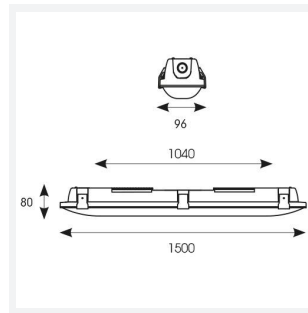

Tornado EVO

Tornado EVO CCT Multi Wattage 1500mm 1-10V
Code: ATORE5/1/DD4

Category	Battens and Weatherproofs
Application	Ancillary, Commercial, Education, Healthcare, Hospitality, Industrial, Retail
Specification	Performance

GENERAL INFORMATION	
Wattage	30W/60W
Lumens Delivered	4600lm - 8600lm (4000K)
Lm/W	150lm/W (4000K)
Beam Angle	120
CRI	80
CCT	4000/5000/6500K
Input	220/240V
Operating Temp	-20°C - 40°C
SDCM	3
Energy efficiency class	D
Product Weight without Packaging	2.2 kg

TECHNICAL INFORMATION	
Light Source	LED
Colour / Finish	Grey
IP Rating	IP65
Class Protection	1
Internal / External	Internal / External
Surface / Recessed / Suspended	Ceiling, Suspended
Lumen Depreciation	L80 100,000h
Warranty (Years)	5
CE Mark	Yes
Height	80 mm