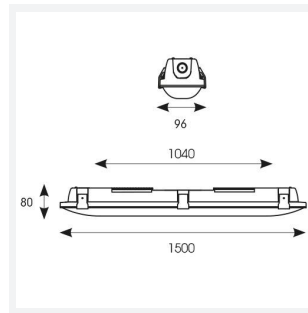

Tornado EVO

Tornado EVO CCT Multi Wattage 1500mm 1-10V
Code: ATORE5/1/DD4

| | |
|---------------|---|
| Category | Battens and Weatherproofs |
| Application | Ancillary, Commercial, Education, Healthcare, Hospitality, Industrial, Retail |
| Specification | Performance |

| GENERAL INFORMATION | |
|----------------------------------|-------------------------|
| Wattage | 30W/60W |
| Lumens Delivered | 4600lm - 8600lm (4000K) |
| Lm/W | 150lm/W (4000K) |
| Beam Angle | 120 |
| CRI | 80 |
| CCT | 4000/5000/6500K |
| Input | 220-240V |
| Operating Temp | -20°C - 40°C |
| SDCM | 3 |
| Energy efficiency class | D |
| Product Weight without Packaging | 2.2 kg |