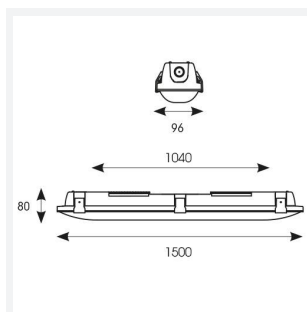

Tornado EVO

Tornado EVO CCT Multi Wattage 1500mm 1-10V
Code: ATORE5/1/DD4/SM3

| | |
|---------------|---|
| Category | Battens and Weatherproofs |
| Application | Ancillary, Commercial, Education, Healthcare, Hospitality, Industrial, Retail |
| Specification | Performance |

| GENERAL INFORMATION | |
|----------------------------------|-------------------------|
| Wattage | 30W/60W |
| Lumens Delivered | 4600lm - 8600lm (4000K) |
| Lm/W | 150lm/W (4000K) |
| Beam Angle | 120 |
| CRI | 80 |
| CCT | 4000/5000/6500K |
| Input | 220-240V |
| Operating Temp | 0°C - 40°C |
| SDCM | 3 |
| Energy efficiency class | D |
| Product Weight without Packaging | 2.2 kg |