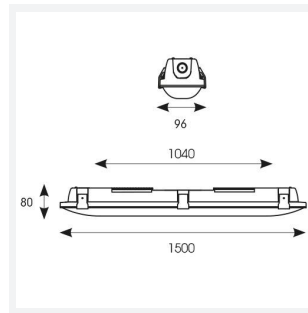

Tornado EVO

Tornado EVO CCT Multi Wattage 1500mm 1-10V
Code: ATORE5/1/DD4/SM3

Category	Battens and Weatherproofs
Application	Ancillary, Commercial, Education, Healthcare, Hospitality, Industrial, Retail
Specification	Performance

GENERAL INFORMATION	
Wattage	30W/60W
Lumens Delivered	4600lm - 8600lm (4000K)
Lm/W	150lm/W (4000K)
Beam Angle	120
CRI	80
CCT	4000/5000/6500K
Input	220/240V
Operating Temp	0°C - 40°C
SDCM	3
Energy efficiency class	D
Product Weight without Packaging	2.2 kg

TECHNICAL INFORMATION	
Light Source	LED
Colour / Finish	Grey
IP Rating	IP65
Class Protection	1
Internal / External	Internal / External
Surface / Recessed / Suspended	Ceiling, Suspended
Lumen Depreciation	L80 100,000h
Warranty (Years)	5
CE Mark	Yes
Height	80 mm