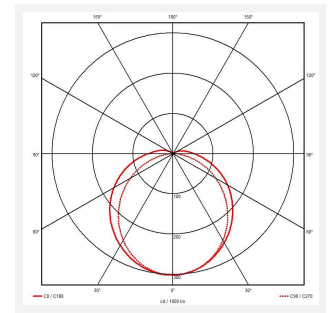

Tornado EVO

Tornado EVO CCT Multi Wattage 1500mm 1-10V
Code: ATORE5/1/DD4/SM3

Category	Battens and Weatherproofs
Application	Ancillary, Commercial, Education, Healthcare, Hospitality, Industrial, Retail
Specification	Performance

GENERAL INFORMATION	
Wattage	30W/60W
Lumens Delivered	4600lm - 8600lm (4000K)
Lm/W	150lm/W (4000K)
Beam Angle	120
CRI	80
CCT	4000/5000/6500K
Input	220/240V
Operating Temp	0°C - 40°C
SDCM	3
Energy efficiency class	D
Product Weight without Packaging	2.2 kg

TECHNICAL INFORMATION	
Light Source	LED
Colour / Finish	Grey
IP Rating	IP65
Class Protection	1
Internal / External	Internal / External
Surface / Recessed / Suspended	Ceiling, Suspended
Lumen Depreciation	L80 100,000h
Warranty (Years)	5
CE Mark	Yes
Height	80 mm