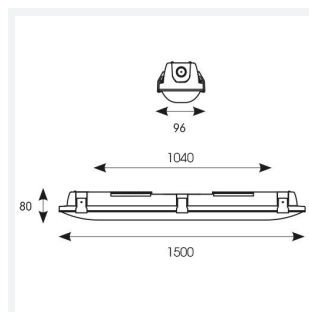

# Tornado EVO

Tornado EVO CCT Multi Wattage 1500mm 1-10V  
Code: ATORE5/1/DD4/DM3

<b>Category</b>	Battens and Weatherproofs
<b>Application</b>	Ancillary, Commercial, Education, Healthcare, Hospitality, Industrial, Retail
<b>Specification</b>	Performance

GENERAL INFORMATION	
Wattage	60W
Lumens Delivered	4600lm - 8600lm (4000K)
Lm/W	150lm/W (4000K)
Beam Angle	120
CRI	80
CCT	4000/5000/6500K
Input	220-240V
Operating Temp	0°C - 40°C
SDCM	3
Energy efficiency class	D
Product Weight without Packaging	2.2 kg

TECHNICAL INFORMATION	
Light Source	LED
Colour / Finish	Grey
IP Rating	IP65
Class Protection	1
Internal / External	Internal / External
Surface / Recessed / Suspended	Ceiling, Suspended
Lumen Depreciation	L80 100,000h
Warranty (Years)	5
CE Mark	Yes
Height	80 mm