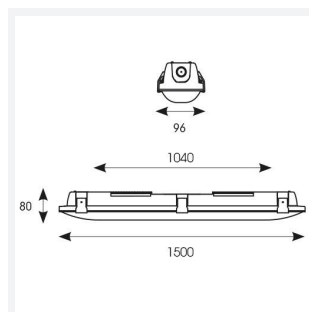

Tornado EVO

Tornado EVO CCT Multi Wattage 1500mm 1-10V
Code: ATORE5/1/DD4/DM3

Category	Battens and Weatherproofs
Application	Ancillary, Commercial, Education, Healthcare, Hospitality, Industrial, Retail
Specification	Performance

GENERAL INFORMATION	
Wattage	30W/60W
Lumens Delivered	4600lm - 8600lm (4000K)
Lm/W	150lm/W (4000K)
Beam Angle	120
CRI	80
CCT	4000/5000/6500K
Input	220/240V
Operating Temp	0°C - 40°C
SDCM	3
Energy efficiency class	D
Product Weight without Packaging	2.2 kg

TECHNICAL INFORMATION	
Light Source	LED
Colour / Finish	Grey
IP Rating	IP65
Class Protection	1
Internal / External	Internal / External
Surface / Recessed / Suspended	Ceiling, Suspended
Lumen Depreciation	L80 100,000h
Warranty (Years)	5
CE Mark	Yes
Height	80 mm