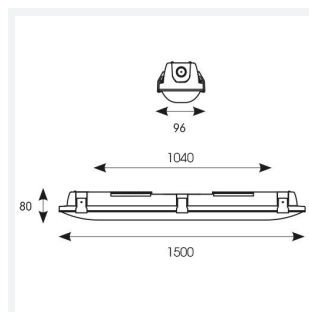

Tornado EVO

Tornado EVO CCT Multi Wattage 1500mm 1-10V
Code: ATORE5/1/DD4/DM3

| | |
|---------------|---|
| Category | Battens and Weatherproofs |
| Application | Ancillary, Commercial, Education, Healthcare, Hospitality, Industrial, Retail |
| Specification | Performance |

| GENERAL INFORMATION | |
|----------------------------------|-------------------------|
| Wattage | 30W/60W |
| Lumens Delivered | 4600lm - 8600lm (4000K) |
| Lm/W | 150lm/W (4000K) |
| Beam Angle | 120 |
| CRI | 80 |
| CCT | 4000/5000/6500K |
| Input | 220-240V |
| Operating Temp | 0°C - 40°C |
| SDCM | 3 |
| Energy efficiency class | D |
| Product Weight without Packaging | 2.2 kg |

| TECHNICAL INFORMATION | |
|--------------------------------|---------------------|
| Light Source | LED |
| Colour / Finish | Grey |
| IP Rating | IP65 |
| Class Protection | 1 |
| Internal / External | Internal / External |
| Surface / Recessed / Suspended | Ceiling, Suspended |
| Lumen Depreciation | L80 100,000h |
| Warranty (Years) | 5 |
| CE Mark | Yes |
| Height | 80 mm |