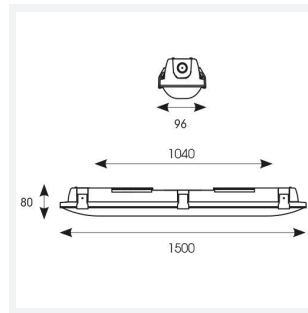

# Tornado EVO

Tornado EVO CCT Multi Wattage 1500mm Switch  
Code: ATORE5/1/DD1

Category	Battens and Weatherproofs
Application	Ancillary, Commercial, Education, Healthcare, Hospitality, Industrial, Retail
Specification	Performance

GENERAL INFORMATION	
Wattage	30W/60W
Lumens Delivered	4600lm - 8600lm (4000K)
Lm/W	150lm/W (4000K)
Beam Angle	120
CRI	80
CCT	4000/5000/6500K
Input	220/240V
Operating Temp	-20°C - 40°C
SDCM	3
Energy efficiency class	D
Product Weight without Packaging	2.2 kg

TECHNICAL INFORMATION	
Light Source	LED
Colour / Finish	Grey
IP Rating	IP65
Class Protection	1
Internal / External	Internal / External
Surface / Recessed / Suspended	Ceiling, Suspended
Lumen Depreciation	L80 100,000h
Warranty (Years)	5
CE Mark	Yes
Height	80 mm