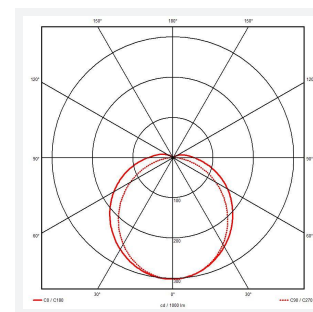

Tornado EVO

Tornado EVO CCT Multi Wattage 1500mm Switch
Code: ATORE5/1/DD1

Category	Battens and Weatherproofs
Application	Ancillary, Commercial, Education, Healthcare, Hospitality, Industrial, Retail
Specification	Performance

GENERAL INFORMATION	
Wattage	30W/60W
Lumens Delivered	4600lm - 8600lm (4000K)
Lm/W	150lm/W (4000K)
Beam Angle	120
CRI	80
CCT	4000/5000/6500K
Input	220-240V
Operating Temp	-20°C - 40°C
SDCM	3
Energy efficiency class	D
Product Weight without Packaging	2.2 kg

TECHNICAL INFORMATION	
Light Source	LED
Colour / Finish	Grey
IP Rating	IP65
Class Protection	1
Internal / External	Internal / External
Surface / Recessed / Suspended	Ceiling, Suspended
Lumen Depreciation	L80 100,000h
Warranty (Years)	5
CE Mark	Yes
Height	80 mm