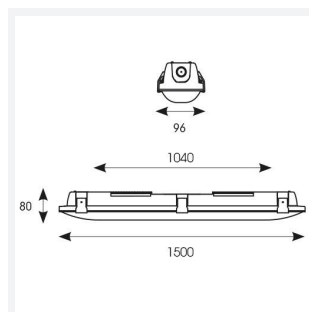

Tornado EVO

Tornado EVO CCT Multi Wattage 1500mm Switch
Code: ATORE5/1/DD1

Category	Battens and Weatherproofs
Application	Ancillary, Commercial, Education, Healthcare, Hospitality, Industrial, Retail
Specification	Performance

GENERAL INFORMATION	
Wattage	30W/60W
Lumens Delivered	4600lm - 8600lm (4000K)
Lm/W	150lm/W (4000K)
Beam Angle	120
CRI	80
CCT	4000/5000/6500K
Input	220-240V
Operating Temp	-20°C - 40°C
SDCM	3
Energy efficiency class	D
Product Weight without Packaging	2.2 kg

TECHNICAL INFORMATION	
Light Source	LED
Colour / Finish	Grey
IP Rating	IP65
Class Protection	1
Internal / External	Internal / External
Surface / Recessed / Suspended	Ceiling, Suspended
Lumen Depreciation	L80 100,000h
Warranty (Years)	5
CE Mark	Yes
Height	80 mm