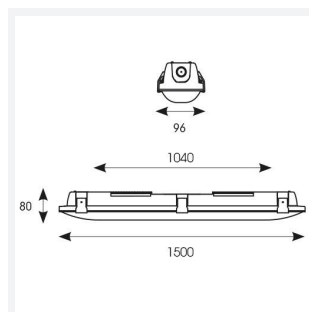

# Tornado EVO

Tornado EVO CCT Multi Wattage 1500mm Switch  
Code: ATORE5/1/DD1

<b>Category</b>	Battens and Weatherproofs
<b>Application</b>	Ancillary, Commercial, Education, Healthcare, Hospitality, Industrial, Retail
<b>Specification</b>	Performance

GENERAL INFORMATION	
Wattage	60W
Lumens Delivered	4600lm - 8600lm (4000K)
Lm/W	150lm/W (4000K)
Beam Angle	120
CRI	80
CCT	4000/5000/6500K
Input	220-240V
Operating Temp	-20°C - 40°C
SDCM	3
Energy efficiency class	D
Product Weight without Packaging	2.2 kg

TECHNICAL INFORMATION	
Light Source	LED
Colour / Finish	Grey
IP Rating	IP65
Class Protection	1
Internal / External	Internal / External
Surface / Recessed / Suspended	Ceiling, Suspended
Lumen Depreciation	L80 100,000h
Warranty (Years)	5
CE Mark	Yes
Height	80 mm