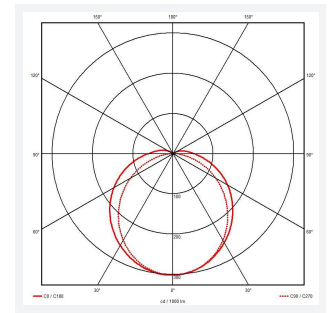

# Tornado EVO

Tornado EVO CCT Multi Wattage 1500mm Switch  
Code: ATORE5/1/DD1

Category	Battens and Weatherproofs
Application	Ancillary, Commercial, Education, Healthcare, Hospitality, Industrial, Retail
Specification	Performance

GENERAL INFORMATION	
Wattage	30W/60W
Lumens Delivered	4600lm - 8600lm (4000K)
Lm/W	150lm/W (4000K)
Beam Angle	120
CRI	80
CCT	4000/5000/6500K
Input	220/240V
Operating Temp	-20°C - 40°C
SDCM	3
Energy efficiency class	D
Product Weight without Packaging	2.2 kg

TECHNICAL INFORMATION	
Light Source	LED
Colour / Finish	Grey
IP Rating	IP65
Class Protection	1
Internal / External	Internal / External
Surface / Recessed / Suspended	Ceiling, Suspended
Lumen Depreciation	L80 100,000h
Warranty (Years)	5
CE Mark	Yes
Height	80 mm