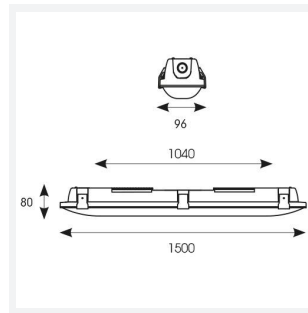

Tornado EVO

Tornado EVO CCT Multi Wattage 1500mm Switch
Code: ATORE5/1/DD1/SM3

Category	Battens and Weatherproofs
Application	Ancillary, Commercial, Education, Healthcare, Hospitality, Industrial, Retail
Specification	Performance

GENERAL INFORMATION	
Wattage	30W/60W
Lumens Delivered	4600lm - 8600lm (4000K)
Lm/W	150lm/W (4000K)
Beam Angle	120
CRI	80
CCT	4000/5000/6500K
Input	220-240V
Operating Temp	0°C - 40°C
SDCM	3
Energy efficiency class	D
Product Weight without Packaging	2.2 kg

TECHNICAL INFORMATION	
Light Source	LED
Colour / Finish	Grey
IP Rating	IP65
Class Protection	1
Internal / External	Internal / External
Surface / Recessed / Suspended	Ceiling, Suspended
Lumen Depreciation	L80 100,000h
Warranty (Years)	5
CE Mark	Yes
Height	80 mm