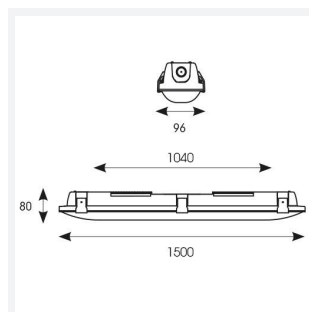

Tornado EVO

Tornado EVO CCT Multi Wattage 1500mm Switch
Code: ATORE5/1/DD1/SM3

Category	Battens and Weatherproofs
Application	Ancillary, Commercial, Education, Healthcare, Hospitality, Industrial, Retail
Specification	Performance

GENERAL INFORMATION	
Wattage	30W/60W
Lumens Delivered	4600lm - 8600lm (4000K)
Lm/W	150lm/W (4000K)
Beam Angle	120
CRI	80
CCT	4000/5000/6500K
Input	220/240V
Operating Temp	0°C - 40°C
SDCM	3
Energy efficiency class	D
Product Weight without Packaging	2.2 kg

TECHNICAL INFORMATION	
Light Source	LED
Colour / Finish	Grey
IP Rating	IP65
Class Protection	1
Internal / External	Internal / External
Surface / Recessed / Suspended	Ceiling, Suspended
Lumen Depreciation	L80 100,000h
Warranty (Years)	5
CE Mark	Yes
Height	80 mm