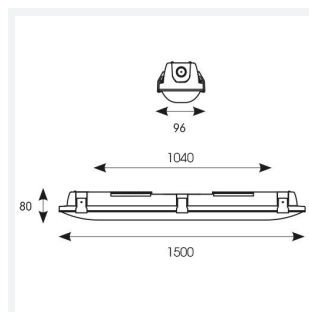

Tornado EVO

Tornado EVO CCT Multi Wattage 1500mm Switch
Code: ATORE5/1/DD1/DM3

Category	Battens and Weatherproofs
Application	Ancillary, Commercial, Education, Healthcare, Hospitality, Industrial, Retail
Specification	Performance

GENERAL INFORMATION	
Wattage	60W
Lumens Delivered	4600lm - 8600lm (4000K)
Lm/W	150lm/W (4000K)
Beam Angle	120
CRI	80
CCT	4000/5000/6500K
Input	220-240V
Operating Temp	0°C - 40°C
SDCM	3
Energy efficiency class	D
Product Weight without Packaging	2.2 kg

TECHNICAL INFORMATION	
Light Source	LED
Colour / Finish	Grey
IP Rating	IP65
Class Protection	1
Internal / External	Internal / External
Surface / Recessed / Suspended	Ceiling, Suspended
Lumen Depreciation	L80 100,000h
Warranty (Years)	5
CE Mark	Yes
Height	80 mm