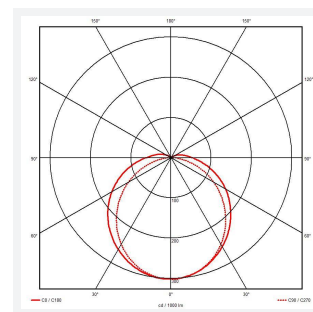

# Tornado EVO

Tornado EVO CCT Multi Wattage 1500mm Switch  
Code: ATORE5/1/DD1/DM3

|               |   |
|---------------|---|
| Category      | Battens and Weatherproofs   |
| Application   | Ancillary, Commercial, Education, Healthcare, Hospitality, Industrial, Retail |
| Specification | Performance   |

| GENERAL INFORMATION              |                         |
|----------------------------------|-------------------------|
| Wattage                          | 30W/60W                 |
| Lumens Delivered                 | 4600lm - 8600lm (4000K) |
| Lm/W                             | 150lm/W (4000K)         |
| Beam Angle                       | 120                     |
| CRI                              | 80                      |
| CCT                              | 4000/5000/6500K         |
| Input                            | 220/240V                |
| Operating Temp                   | 0°C - 40°C              |
| SDCM                             | 3                       |
| Energy efficiency class          | D                       |
| Product Weight without Packaging | 2.2 kg                  |