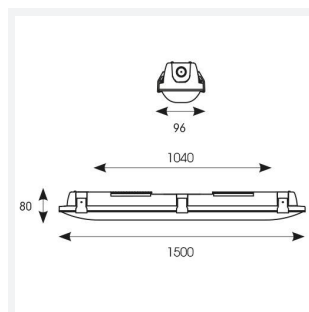

# Tornado EVO

Tornado EVO CCT Multi Wattage 1500mm Switch  
Code: ATORE5/1/DD1/DM3

|               |   |
|---------------|---|
| Category      | Battens and Weatherproofs   |
| Application   | Ancillary, Commercial, Education, Healthcare, Hospitality, Industrial, Retail |
| Specification | Performance   |

| GENERAL INFORMATION              |                         |
|----------------------------------|-------------------------|
| Wattage                          | 30W/60W                 |
| Lumens Delivered                 | 4600lm - 8600lm (4000K) |
| Lm/W                             | 150lm/W (4000K)         |
| Beam Angle                       | 120                     |
| CRI                              | 80                      |
| CCT                              | 4000/5000/6500K         |
| Input                            | 220/240V                |
| Operating Temp                   | 0°C - 40°C              |
| SDCM                             | 3                       |
| Energy efficiency class          | D                       |
| Product Weight without Packaging | 2.2 kg                  |

| TECHNICAL INFORMATION          |                     |
|--------------------------------|---------------------|
| Light Source                   | LED                 |
| Colour / Finish                | Grey                |
| IP Rating                      | IP65                |
| Class Protection               | 1                   |
| Internal / External            | Internal / External |
| Surface / Recessed / Suspended | Ceiling, Suspended  |
| Lumen Depreciation             | L80 100,000h        |
| Warranty (Years)               | 5                   |
| CE Mark                        | Yes                 |
| Height                         | 80 mm               |