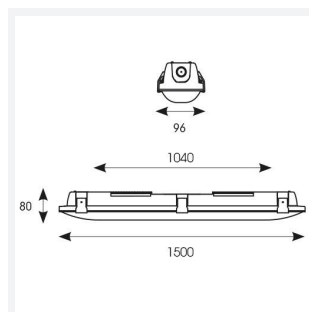

Tornado EVO

Tornado EVO CCT Multi Wattage 1500mm Switch
Code: ATORE5/1/DD1/DM3

Category	Battens and Weatherproofs
Application	Ancillary, Commercial, Education, Healthcare, Hospitality, Industrial, Retail
Specification	Performance

GENERAL INFORMATION	
Wattage	30W/60W
Lumens Delivered	4600lm - 8600lm (4000K)
Lm/W	150lm/W (4000K)
Beam Angle	120
CRI	80
CCT	4000/5000/6500K
Input	220-240V
Operating Temp	0°C - 40°C
SDCM	3
Energy efficiency class	D
Product Weight without Packaging	2.2 kg

TECHNICAL INFORMATION	
Light Source	LED
Colour / Finish	Grey
IP Rating	IP65
Class Protection	1
Internal / External	Internal / External
Surface / Recessed / Suspended	Ceiling, Suspended
Lumen Depreciation	L80 100,000h
Warranty (Years)	5
CE Mark	Yes
Height	80 mm