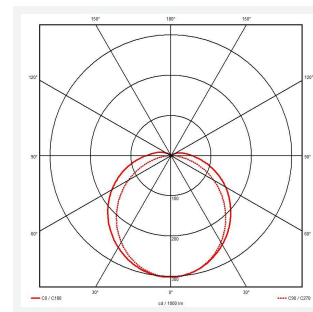

# Tornado EVO

Tornado EVO CCT Multi Wattage 1500mm  
Code: ATORE5/1/CF

<b>Category</b>	Battens and Weatherproofs
<b>Application</b>	Ancillary, Commercial, Education, Healthcare, Hospitality, Industrial, Retail
<b>Specification</b>	Performance

GENERAL INFORMATION	
Wattage	60W
Lumens Delivered	4600lm - 8600lm (4000K)
Lm/W	150lm/W (4000K)
Beam Angle	120
CRI	80
CCT	4000/5000/6500K
Input	220-240V
Operating Temp	-20°C - 40°C
SDCM	3
Energy efficiency class	D
Product Weight without Packaging	2.2 kg

TECHNICAL INFORMATION	
Light Source	LED
Colour / Finish	Grey
IP Rating	IP65
Class Protection	1
Internal / External	Internal / External
Surface / Recessed / Suspended	Ceiling, Suspended
Lumen Depreciation	L80 100,000h
Warranty (Years)	5
CE Mark	Yes
Height	80 mm