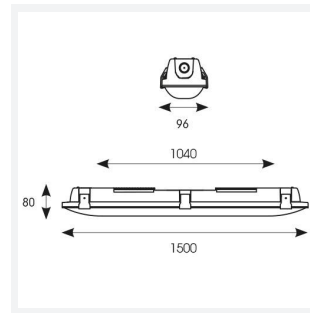

# Tornado EVO

Tornado EVO CCT Multi Wattage 1500mm  
Code: ATORE5/1/CF

<b>Category</b>	Battens and Weatherproofs
<b>Application</b>	Ancillary, Commercial, Education, Healthcare, Hospitality, Industrial, Retail
<b>Specification</b>	Performance

GENERAL INFORMATION	
Wattage	30W/60W
Lumens Delivered	4600lm - 8600lm (4000K)
Lm/W	150lm/W (4000K)
Beam Angle	120
CRI	80
CCT	4000/5000/6500K
Input	220/240V
Operating Temp	-20°C - 40°C
SDCM	3
Energy efficiency class	D
Product Weight without Packaging	2.2 kg

TECHNICAL INFORMATION	
Light Source	LED
Colour / Finish	Grey
IP Rating	IP65
Class Protection	1
Internal / External	Internal / External
Surface / Recessed / Suspended	Ceiling, Suspended
Lumen Depreciation	L80 100,000h
Warranty (Years)	5
CE Mark	Yes
Height	80 mm