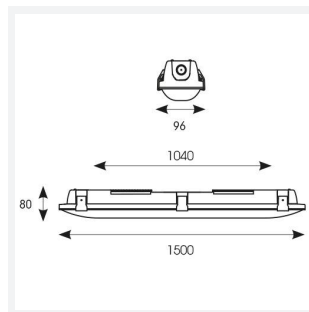

# Tornado EVO

Tornado EVO CCT Multi Wattage 1500mm  
Code: ATORE5/1/CF

<b>Category</b>	Battens and Weatherproofs
<b>Application</b>	Ancillary, Commercial, Education, Healthcare, Hospitality, Industrial, Retail
<b>Specification</b>	Performance

GENERAL INFORMATION	
Wattage	60W
Lumens Delivered	4600lm - 8600lm (4000K)
Lm/W	150lm/W (4000K)
Beam Angle	120
CRI	80
CCT	4000/5000/6500K
Input	220-240V
Operating Temp	-20°C - 40°C
SDCM	3
Energy efficiency class	D
Product Weight without Packaging	2.2 kg

TECHNICAL INFORMATION	
Light Source	LED
Colour / Finish	Grey
IP Rating	IP65
Class Protection	1
Internal / External	Internal / External
Surface / Recessed / Suspended	Ceiling, Suspended
Lumen Depreciation	L80 100,000h
Warranty (Years)	5
CE Mark	Yes
Height	80 mm