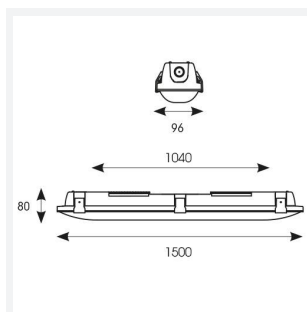

Tornado EVO

Tornado EVO CCT Multi Wattage 1500mm
Code: ATORE5/1/CF

Category	Battens and Weatherproofs
Application	Ancillary, Commercial, Education, Healthcare, Hospitality, Industrial, Retail
Specification	Performance

GENERAL INFORMATION	
Wattage	30W/60W
Lumens Delivered	4600lm - 8600lm (4000K)
Lm/W	150lm/W (4000K)
Beam Angle	120
CRI	80
CCT	4000/5000/6500K
Input	220-240V
Operating Temp	-20°C - 40°C
SDCM	3
Energy efficiency class	D
Product Weight without Packaging	2.2 kg

TECHNICAL INFORMATION	
Light Source	LED
Colour / Finish	Grey
IP Rating	IP65
Class Protection	1
Internal / External	Internal / External
Surface / Recessed / Suspended	Ceiling, Suspended
Lumen Depreciation	L80 100,000h
Warranty (Years)	5
CE Mark	Yes
Height	80 mm