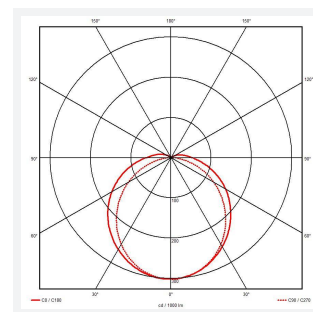

# Tornado EVO

Tornado EVO CCT Multi Wattage 1500mm  
Code: ATORE5/1/CF/DM3

<b>Category</b>	Battens and Weatherproofs
<b>Application</b>	Ancillary, Commercial, Education, Healthcare, Hospitality, Industrial, Retail
<b>Specification</b>	Performance

GENERAL INFORMATION	
Wattage	30W/60W
Lumens Delivered	4600lm - 8600lm (4000K)
Lm/W	150lm/W (4000K)
Beam Angle	120
CRI	80
CCT	4000/5000/6500K
Input	220-240V
Operating Temp	0°C - 40°C
SDCM	3
Energy efficiency class	D
Product Weight without Packaging	2.2 kg

TECHNICAL INFORMATION	
Light Source	LED
Colour / Finish	Grey
IP Rating	IP65
Class Protection	1
Internal / External	Internal / External
Surface / Recessed / Suspended	Ceiling, Suspended
Lumen Depreciation	L80 100,000h
Warranty (Years)	5
CE Mark	Yes
Height	80 mm