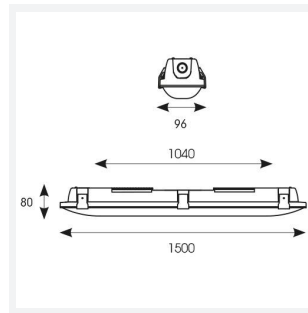

# Tornado EVO

Tornado EVO CCT Multi Wattage 1500mm  
Code: ATORE5/1/CF/DM3

<b>Category</b>	Battens and Weatherproofs
<b>Application</b>	Ancillary, Commercial, Education, Healthcare, Hospitality, Industrial, Retail
<b>Specification</b>	Performance

GENERAL INFORMATION	
Wattage	60W
Lumens Delivered	4600lm - 8600lm (4000K)
Lm/W	150lm/W (4000K)
Beam Angle	120
CRI	80
CCT	4000/5000/6500K
Input	220-240V
Operating Temp	0°C - 40°C
SDCM	3
Energy efficiency class	D
Product Weight without Packaging	2.2 kg

TECHNICAL INFORMATION	
Light Source	LED
Colour / Finish	Grey
IP Rating	IP65
Class Protection	1
Internal / External	Internal / External
Surface / Recessed / Suspended	Ceiling, Suspended
Lumen Depreciation	L80 100,000h
Warranty (Years)	5
CE Mark	Yes
Height	80 mm