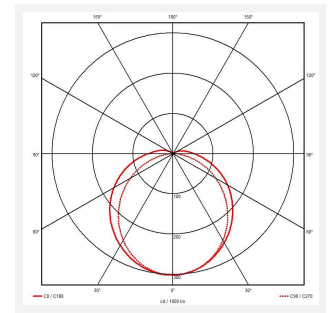

# Tornado EVO

Tornado EVO CCT Multi Wattage 1500mm  
Code: ATORE5/1/CF/DM3

<b>Category</b>	Battens and Weatherproofs
<b>Application</b>	Ancillary, Commercial, Education, Healthcare, Hospitality, Industrial, Retail
<b>Specification</b>	Performance

GENERAL INFORMATION	
Wattage	60W
Lumens Delivered	4600lm - 8600lm (4000K)
Lm/W	150lm/W (4000K)
Beam Angle	120
CRI	80
CCT	4000/5000/6500K
Input	220-240V
Operating Temp	0°C - 40°C
SDCM	3
Energy efficiency class	D
Product Weight without Packaging	2.2 kg

TECHNICAL INFORMATION	
Light Source	LED
Colour / Finish	Grey
IP Rating	IP65
Class Protection	1
Internal / External	Internal / External
Surface / Recessed / Suspended	Ceiling, Suspended
Lumen Depreciation	L80 100,000h
Warranty (Years)	5
CE Mark	Yes
Height	80 mm