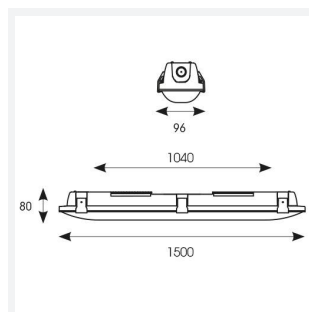

# Tornado EVO

Tornado EVO CCT Multi Wattage 1500mm  
Code: ATORE5/1/CF/DM3

<b>Category</b>	Battens and Weatherproofs
<b>Application</b>	Ancillary, Commercial, Education, Healthcare, Hospitality, Industrial, Retail
<b>Specification</b>	Performance

GENERAL INFORMATION	
Wattage	30W/60W
Lumens Delivered	4600lm - 8600lm (4000K)
Lm/W	150lm/W (4000K)
Beam Angle	120
CRI	80
CCT	4000/5000/6500K
Input	220-240V
Operating Temp	0°C - 40°C
SDCM	3
Energy efficiency class	D
Product Weight without Packaging	2.2 kg

TECHNICAL INFORMATION	
Light Source	LED
Colour / Finish	Grey
IP Rating	IP65
Class Protection	1
Internal / External	Internal / External
Surface / Recessed / Suspended	Ceiling, Suspended
Lumen Depreciation	L80 100,000h
Warranty (Years)	5
CE Mark	Yes
Height	80 mm