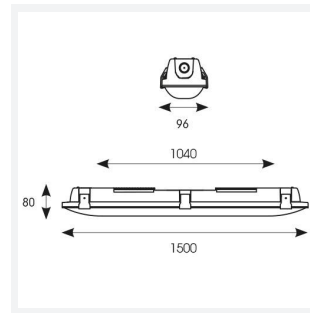

Tornado EVO

Tornado EVO CCT Multi Wattage 1500mm
Code: ATORE5/1/CF/DM3

Category	Battens and Weatherproofs
Application	Ancillary, Commercial, Education, Healthcare, Hospitality, Industrial, Retail
Specification	Performance

GENERAL INFORMATION	
Wattage	30W/60W
Lumens Delivered	4600lm - 8600lm (4000K)
Lm/W	150lm/W (4000K)
Beam Angle	120
CRI	80
CCT	4000/5000/6500K
Input	220/240V
Operating Temp	0°C - 40°C
SDCM	3
Energy efficiency class	D
Product Weight without Packaging	2.2 kg

TECHNICAL INFORMATION	
Light Source	LED
Colour / Finish	Grey
IP Rating	IP65
Class Protection	1
Internal / External	Internal / External
Surface / Recessed / Suspended	Ceiling, Suspended
Lumen Depreciation	L80 100,000h
Warranty (Years)	5
CE Mark	Yes
Height	80 mm