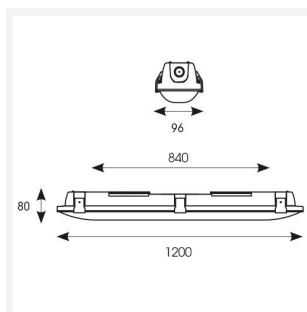

Tornado EVO

Tornado EVO CCT Multi Wattage 1200mm
Code: ATORE4/1

Category	Battens and Weatherproofs
Application	Ancillary, Commercial, Education, Healthcare, Hospitality, Industrial, Retail
Specification	Performance

GENERAL INFORMATION

Wattage	20W/40W
Lumens Delivered	3000lm - 6100lm (4000K)
Lm/W	150lm/W (4000K)
Beam Angle	120
CRI	80
CCT	4000/5000/6500K
Input	220-240V
Operating Temp	-20°C - 40°C
SDCM	3
Energy efficiency class	D
Product Weight without Packaging	1.46 kg

TECHNICAL INFORMATION

Light Source	LED
Colour / Finish	Grey
IP Rating	IP65
Class Protection	1
Internal / External	Internal / External
Surface / Recessed / Suspended	Ceiling, Suspended
Lumen Depreciation	L80 100,000h
Warranty (Years)	5
CE Mark	Yes
Height	81 mm