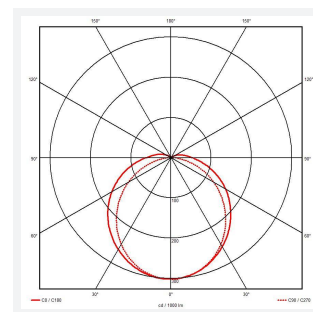

Tornado EVO

Tornado EVO CCT Multi Wattage 1200mm
Code: ATORE4/1

Category	Battens and Weatherproofs
Application	Ancillary, Commercial, Education, Healthcare, Hospitality, Industrial, Retail
Specification	Performance

GENERAL INFORMATION

Wattage	20W/40W
Lumens Delivered	3000lm - 6100lm (4000K)
Lm/W	150lm/W (4000K)
Beam Angle	120
CRI	80
CCT	4000/5000/6500K
Input	220-240V
Operating Temp	-20°C - 40°C
SDCM	3
Energy efficiency class	D
Product Weight without Packaging	1.46 kg

TECHNICAL INFORMATION

Light Source	LED
Colour / Finish	Grey
IP Rating	IP65
Class Protection	1
Internal / External	Internal / External
Surface / Recessed / Suspended	Ceiling, Suspended
Lumen Depreciation	L80 100,000h
Warranty (Years)	5
CE Mark	Yes
Height	81 mm