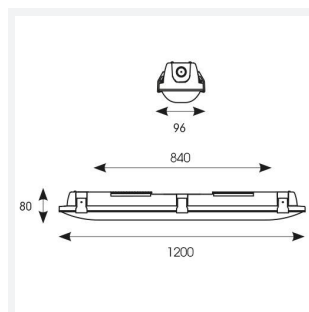

# Tornado EVO

Tornado EVO CCT Multi Wattage 1200mm  
Code: ATORE4/1

<b>Category</b>	Battens and Weatherproofs
<b>Application</b>	Ancillary, Commercial, Education, Healthcare, Hospitality, Industrial, Retail
<b>Specification</b>	Performance

GENERAL INFORMATION	
Wattage	20W/40W
Lumens Delivered	3000lm - 6100lm (4000K)
Lm/W	150lm/W (4000K)
Beam Angle	120
CRI	80
CCT	4000/5000/6500K
Input	220/240V
Operating Temp	-20°C - 40°C
SDCM	3
Energy efficiency class	D
Product Weight without Packaging	1.4 kg

TECHNICAL INFORMATION	
Light Source	LED
Colour / Finish	Grey
IP Rating	IP65
Class Protection	1
Internal / External	Internal / External
Surface / Recessed / Suspended	Ceiling, Suspended
Lumen Depreciation	L80 100,000h
Warranty (Years)	5
CE Mark	Yes
Height	80 mm