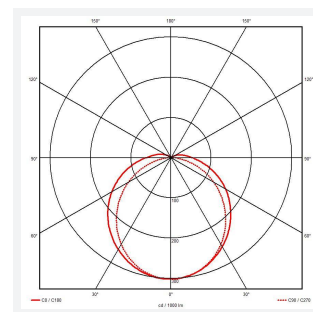

Tornado EVO

Tornado EVO CCT Multi Wattage 1200mm Self-Code: ATORE4/1/SM3

Category	Battens and Weatherproofs
Application	Ancillary, Commercial, Education, Healthcare, Hospitality, Industrial, Retail
Specification	Performance

GENERAL INFORMATION	
Wattage	20W/40W
Lumens Delivered	3000lm - 6100lm (4000K)
Lm/W	150lm/W (4000K)
Beam Angle	120
CRI	80
CCT	4000/5000/6500K
Input	220-240V
Operating Temp	0°C - 40°C
SDCM	3
Energy efficiency class	D
Product Weight without Packaging	1.55 kg

TECHNICAL INFORMATION	
Light Source	LED
Colour / Finish	Grey
IP Rating	IP65
Class Protection	1
Internal / External	Internal / External
Surface / Recessed / Suspended	Ceiling, Suspended
Lumen Depreciation	L80 100,000h
Warranty (Years)	5
CE Mark	Yes
Height	80 mm