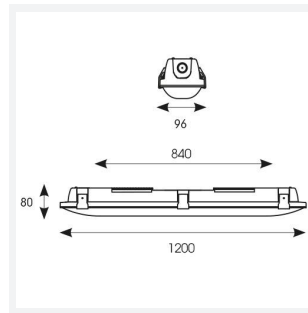

Tornado EVO

Tornado EVO CCT Multi Wattage 1200mm Self-Code: ATORE4/1/SM3

Category	Battens and Weatherproofs
Application	Ancillary, Commercial, Education, Healthcare, Hospitality, Industrial, Retail
Specification	Performance

GENERAL INFORMATION	
Wattage	20W/40W
Lumens Delivered	3000lm - 6100lm (4000K)
Lm/W	150lm/W (4000K)
Beam Angle	120
CRI	80
CCT	4000/5000/6500K
Input	220/240V
Operating Temp	0°C - 40°C
SDCM	3
Energy efficiency class	D
Product Weight without Packaging	1.55 kg

TECHNICAL INFORMATION	
Light Source	LED
Colour / Finish	Grey
IP Rating	IP65
Class Protection	1
Internal / External	Internal / External
Surface / Recessed / Suspended	Ceiling, Suspended
Lumen Depreciation	L80 100,000h
Warranty (Years)	5
CE Mark	Yes
Height	80 mm