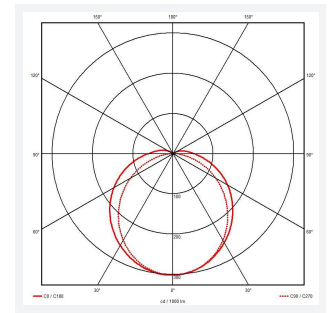

Tornado EVO

Tornado EVO CCT Multi Wattage 1200mm Self-Code: ATORE4/1/SM3

Category	Battens and Weatherproofs
Application	Ancillary, Commercial, Education, Healthcare, Hospitality, Industrial, Retail
Specification	Performance

GENERAL INFORMATION	
Wattage	20W/40W
Lumens Delivered	3000lm - 6100lm (4000K)
Lm/W	150lm/W (4000K)
Beam Angle	120
CRI	80
CCT	4000/5000/6500K
Input	220/240V
Operating Temp	0°C - 40°C
SDCM	3
Energy efficiency class	D
Product Weight without Packaging	1.55 kg

TECHNICAL INFORMATION	
Light Source	LED
Colour / Finish	Grey
IP Rating	IP65
Class Protection	1
Internal / External	Internal / External
Surface / Recessed / Suspended	Ceiling, Suspended
Lumen Depreciation	L80 100,000h
Warranty (Years)	5
CE Mark	Yes
Height	80 mm