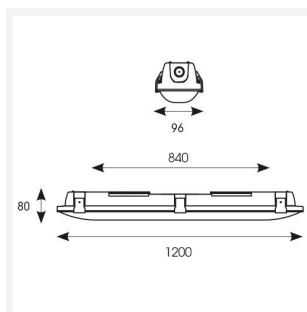

Tornado EVO

Tornado EVO CCT Multi Wattage 1200mm Self-Code: ATORE4/1/SM3

Category	Battens and Weatherproofs
Application	Ancillary, Commercial, Education, Healthcare, Hospitality, Industrial, Retail
Specification	Performance

GENERAL INFORMATION	
Wattage	20W/40W
Lumens Delivered	3000lm - 6100lm (4000K)
Lm/W	150lm/W (4000K)
Beam Angle	120
CRI	80
CCT	4000/5000/6500K
Input	220-240V
Operating Temp	0°C - 40°C
SDCM	3
Energy efficiency class	D
Product Weight without Packaging	1.55 kg

TECHNICAL INFORMATION	
Light Source	LED
Colour / Finish	Grey
IP Rating	IP65
Class Protection	1
Internal / External	Internal / External
Surface / Recessed / Suspended	Ceiling, Suspended
Lumen Depreciation	L80 100,000h
Warranty (Years)	5
CE Mark	Yes
Height	80 mm