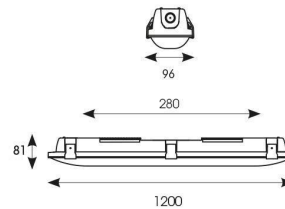

Stable Mounting

Large installation bracket fixings ensure a more **secure** and **durable** mounting process.

- IP66 non-corrosive batten suitable for industrial applications and ancillary areas
- CCT selectable between 4000K, 5000K and 6500K and power selectable; offering a choice of 2 outputs, in one luminaire
- LED performance allows point-to-point replacement of existing fluorescent luminaires
- Whole luminaire illuminates during emergency operation rather than a small area, allowing less emergency versions required on an installation
- High efficiency up to 160 Lm/W
- Slim sloped diffuser design creates sleek appearance and offers greater light distribution
- Lockable heavy-duty stainless steel clips supplied as standard for added safety and security

GENERAL INFORMATION	
Wattage	40W
Lumens Delivered	3000lm - 6100lm (4000K)
Lm/W	150lm/W (4000K)
Beam Angle	120
CRI	80
CCT	4000/5000/6500K
Input	220-240V
Operating Temp	0°C - 40°C
SDCM	3
Energy efficiency class	D
Product Weight without Packaging	1.75 kg

TECHNICAL INFORMATION	
Light Source	LED
Colour / Finish	Grey
IP Rating	IP66
Class Protection	1
Internal / External	Internal / External
Surface / Recessed / Suspended	Ceiling, Suspended
Lumen Depreciation	L80 100,000h
Warranty (Years)	7
CE Mark	Yes
Height	80 mm