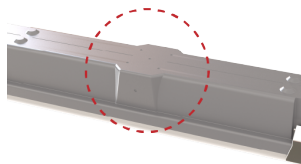

Tornado EVO

Tornado EVO CCT Multi Wattage 1200mm OCTO
Code: ATORE4/1/OCTO/DM3

Category	Battens and Weatherproofs
Application	Ancillary, Commercial, Education, Healthcare, Hospitality, Industrial, Retail
Specification	Performance

Increased Flexibility

Three side conduit entries allow for **enhanced flexibility** and **faster installations**

Stable Mounting

Large installation bracket fixings ensure a more **secure** and **durable** mounting process.

- IP66 non-corrosive batten suitable for industrial applications and ancillary areas
- CCT selectable between 4000K, 5000K and 6500K and power selectable; offering a choice of 2 outputs, in one luminaire
- LED performance allows point-to-point replacement of existing fluorescent luminaires
- Whole luminaire illuminates during emergency operation rather than a small area, allowing less emergency versions required on an installation
- High efficiency up to 160 Lm/W
- Slim sloped diffuser design creates sleek appearance and offers greater light distribution
- Lockable heavy-duty stainless steel clips supplied as standard for added safety and security