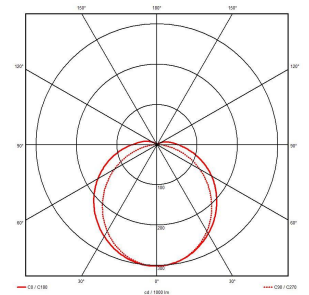

Stable Mounting

Large installation bracket fixings ensure a more **secure** and **durable** mounting process.

- IP66 non-corrosive batten suitable for industrial applications and ancillary areas
- CCT selectable between 4000K, 5000K and 6500K and power selectable; offering a choice of 2 outputs, in one luminaire
- LED performance allows point-to-point replacement of existing fluorescent luminaires
- Whole luminaire illuminates during emergency operation rather than a small area, allowing less emergency versions required on an installation
- High efficiency up to 160 Lm/W
- Slim sloped diffuser design creates sleek appearance and offers greater light distribution
- Lockable heavy-duty stainless steel clips supplied as standard for added safety and security

GENERAL INFORMATION	
Wattage	40W
Lumens Delivered	3000lm - 6100lm (4000K)
Lm/W	150lm/W (4000K)
Beam Angle	120
CRI	80
CCT	4000/5000/6500K
Input	220-240V
Operating Temp	0°C - 40°C
SDCM	3
Energy efficiency class	D
Product Weight without Packaging	1.75 kg

TECHNICAL INFORMATION	
Light Source	LED
Colour / Finish	Grey
IP Rating	IP66
Class Protection	1
Internal / External	Internal / External
Surface / Recessed / Suspended	Ceiling, Suspended
Lumen Depreciation	L80 100,000h
Warranty (Years)	7
CE Mark	Yes
Height	80 mm