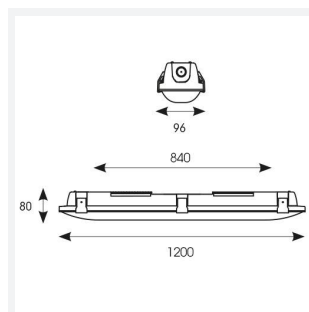

# Tornado EVO

Tornado EVO CCT Multi Wattage 1200mm  
Code: ATORE4/1/MWS

<b>Category</b>	Battens and Weatherproofs
<b>Application</b>	Ancillary, Commercial, Education, Healthcare, Hospitality, Industrial, Retail
<b>Specification</b>	Performance

GENERAL INFORMATION	
Wattage	20W/40W
Lumens Delivered	3000lm - 6100lm (4000K)
Lm/W	150lm/W (4000K)
Beam Angle	120
CRI	80
CCT	4000/5000/6500K
Input	220-240V
Operating Temp	-20°C - 40°C
SDCM	3
Energy efficiency class	D
Product Weight without Packaging	1.54 kg

TECHNICAL INFORMATION	
Light Source	LED
Colour / Finish	Grey
IP Rating	IP65
Class Protection	1
Internal / External	Internal / External
Surface / Recessed / Suspended	Ceiling, Suspended
Lumen Depreciation	L80 100,000h
Warranty (Years)	5
CE Mark	Yes
Height	81 mm