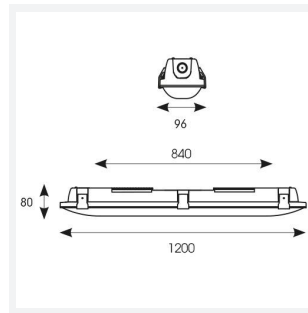

# Tornado EVO

Tornado EVO CCT Multi Wattage 1200mm  
Code: ATORE4/1/MWS

Category	Battens and Weatherproofs
Application	Ancillary, Commercial, Education, Healthcare, Hospitality, Industrial, Retail
Specification	Performance

GENERAL INFORMATION	
Wattage	20W/40W
Lumens Delivered	3000lm - 6100lm (4000K)
Lm/W	150lm/W (4000K)
Beam Angle	120
CRI	80
CCT	4000/5000/6500K
Input	220-240V
Operating Temp	-20°C - 40°C
SDCM	3
Energy efficiency class	D
Product Weight without Packaging	1.45 kg

TECHNICAL INFORMATION	
Light Source	LED
Colour / Finish	Grey
IP Rating	IP65
Class Protection	1
Internal / External	Internal / External
Surface / Recessed / Suspended	Ceiling, Suspended
Lumen Depreciation	L80 100,000h
Warranty (Years)	5
CE Mark	Yes
Height	80 mm