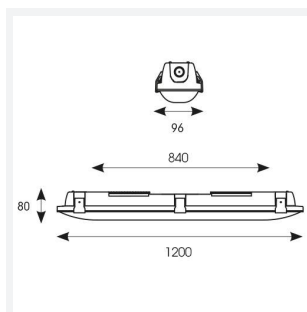

# Tornado EVO

Tornado EVO CCT Multi Wattage 1200mm  
Code: ATORE4/1/MWS/DM3

<b>Category</b>	Battens and Weatherproofs
<b>Application</b>	Ancillary, Commercial, Education, Healthcare, Hospitality, Industrial, Retail
<b>Specification</b>	Performance

GENERAL INFORMATION	
Wattage	20W/40W
Lumens Delivered	3000lm - 6100lm (4000K)
Lm/W	150lm/W (4000K)
Beam Angle	120
CRI	80
CCT	4000/5000/6500K
Input	220-240V
Operating Temp	0°C - 40°C
SDCM	3
Energy efficiency class	D
Product Weight without Packaging	1.75 kg

TECHNICAL INFORMATION	
Light Source	LED
Colour / Finish	Grey
IP Rating	IP65
Class Protection	1
Internal / External	Internal / External
Surface / Recessed / Suspended	Ceiling, Suspended
Lumen Depreciation	L80 100,000h
Warranty (Years)	5
CE Mark	Yes
Height	80 mm