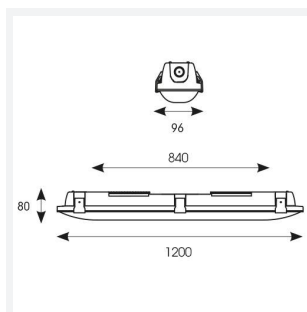

Tornado EVO

Tornado EVO CCT Multi Wattage 1200mm
Code: ATORE4/1/MWS/DM3

Category	Battens and Weatherproofs
Application	Ancillary, Commercial, Education, Healthcare, Hospitality, Industrial, Retail
Specification	Performance

GENERAL INFORMATION

Wattage	20W/40W
Lumens Delivered	3000lm - 6100lm (4000K)
Lm/W	150lm/W (4000K)
Beam Angle	120
CRI	80
CCT	4000/5000/6500K
Input	220/240V
Operating Temp	0°C - 40°C
SDCM	3
Energy efficiency class	D
Product Weight without Packaging	1.75 kg

TECHNICAL INFORMATION

Light Source	LED
Colour / Finish	Grey
IP Rating	IP65
Class Protection	1
Internal / External	Internal / External
Surface / Recessed / Suspended	Ceiling, Suspended
Lumen Depreciation	L80 100,000h
Warranty (Years)	5
CE Mark	Yes
Height	80 mm