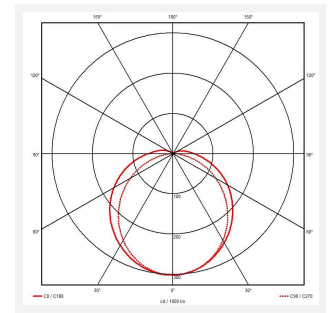

# Tornado EVO

Tornado EVO CCT Multi Wattage 1200mm  
Code: ATORE4/1/MWS/DM3

<b>Category</b>	Battens and Weatherproofs
<b>Application</b>	Ancillary, Commercial, Education, Healthcare, Hospitality, Industrial, Retail
<b>Specification</b>	Performance

GENERAL INFORMATION	
Wattage	20W/40W
Lumens Delivered	3000lm - 6100lm (4000K)
Lm/W	150lm/W (4000K)
Beam Angle	120
CRI	80
CCT	4000/5000/6500K
Input	220-240V
Operating Temp	0°C - 40°C
SDCM	3
Energy efficiency class	D
Product Weight without Packaging	1.75 kg

TECHNICAL INFORMATION	
Light Source	LED
Colour / Finish	Grey
IP Rating	IP65
Class Protection	1
Internal / External	Internal / External
Surface / Recessed / Suspended	Ceiling, Suspended
Lumen Depreciation	L80 100,000h
Warranty (Years)	5
CE Mark	Yes
Height	80 mm