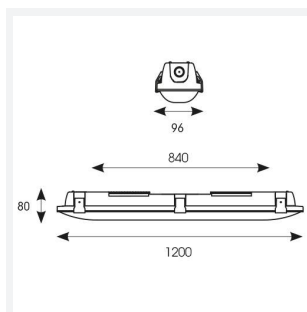

# Tornado EVO

Tornado EVO CCT Multi Wattage 1200mm DALI-  
Code: ATORE4/1/DM3

<b>Category</b>	Battens and Weatherproofs
<b>Application</b>	Ancillary, Commercial, Education, Healthcare, Hospitality, Industrial, Retail
<b>Specification</b>	Performance

GENERAL INFORMATION	
Wattage	20W/40W
Lumens Delivered	3000lm - 6100lm (4000K)
Lm/W	150lm/W (4000K)
Beam Angle	120
CRI	80
CCT	4000/5000/6500K
Input	220-240V
Operating Temp	0°C - 40°C
SDCM	3
Energy efficiency class	D
Product Weight without Packaging	1.75 kg

TECHNICAL INFORMATION	
Light Source	LED
Colour / Finish	Grey
IP Rating	IP65
Class Protection	1
Internal / External	Internal / External
Surface / Recessed / Suspended	Ceiling, Suspended
Lumen Depreciation	L80 100,000h
Warranty (Years)	5
CE Mark	Yes
Height	80 mm