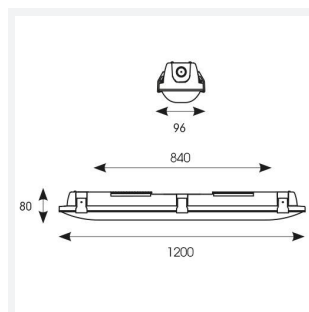

Tornado EVO

Tornado EVO CCT Multi Wattage 1200mm DALI-
Code: ATORE4/1/DM3

Category	Battens and Weatherproofs
Application	Ancillary, Commercial, Education, Healthcare, Hospitality, Industrial, Retail
Specification	Performance

GENERAL INFORMATION	
Wattage	20W/40W
Lumens Delivered	3000lm - 6100lm (4000K)
Lm/W	150lm/W (4000K)
Beam Angle	120
CRI	80
CCT	4000/5000/6500K
Input	220/240V
Operating Temp	0°C - 40°C
SDCM	3
Energy efficiency class	D
Product Weight without Packaging	1.75 kg

TECHNICAL INFORMATION	
Light Source	LED
Colour / Finish	Grey
IP Rating	IP65
Class Protection	1
Internal / External	Internal / External
Surface / Recessed / Suspended	Ceiling, Suspended
Lumen Depreciation	L80 100,000h
Warranty (Years)	5
CE Mark	Yes
Height	80 mm