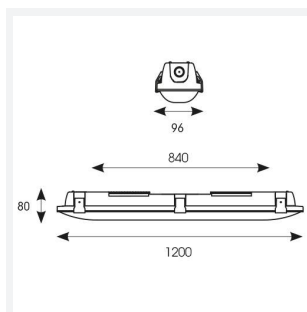

Tornado EVO

Tornado EVO CCT Multi Wattage 1200mm DALI-
Code: ATORE4/1/DM3

Category	Battens and Weatherproofs
Application	Ancillary, Commercial, Education, Healthcare, Hospitality, Industrial, Retail
Specification	Performance

GENERAL INFORMATION	
Wattage	20W/40W
Lumens Delivered	3000lm - 6100lm (4000K)
Lm/W	150lm/W (4000K)
Beam Angle	120
CRI	80
CCT	4000/5000/6500K
Input	220-240V
Operating Temp	0°C - 40°C
SDCM	3
Energy efficiency class	D
Product Weight without Packaging	1.75 kg

TECHNICAL INFORMATION	
Light Source	LED
Colour / Finish	Grey
IP Rating	IP65
Class Protection	1
Internal / External	Internal / External
Surface / Recessed / Suspended	Ceiling, Suspended
Lumen Depreciation	L80 100,000h
Warranty (Years)	5
CE Mark	Yes
Height	80 mm