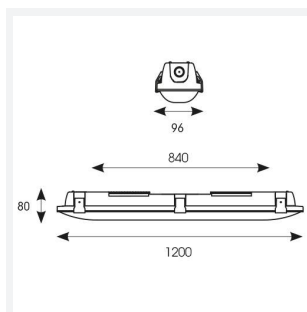

Tornado EVO

Tornado EVO CCT Multi Wattage 1200mm 1-10V
Code: ATORE4/1/DD4

Category	Battens and Weatherproofs
Application	Ancillary, Commercial, Education, Healthcare, Hospitality, Industrial, Retail
Specification	Performance

GENERAL INFORMATION	
Wattage	20W/40W
Lumens Delivered	3000lm - 6100lm (4000K)
Lm/W	150lm/W (4000K)
Beam Angle	120
CRI	80
CCT	4000/5000/6500K
Input	220-240V
Operating Temp	-20°C - 40°C
SDCM	3
Energy efficiency class	D
Product Weight without Packaging	1.75 kg

TECHNICAL INFORMATION	
Light Source	LED
Colour / Finish	Grey
IP Rating	IP65
Class Protection	1
Internal / External	Internal / External
Surface / Recessed / Suspended	Ceiling, Suspended
Lumen Depreciation	L80 100,000h
Warranty (Years)	5
CE Mark	Yes
Height	80 mm