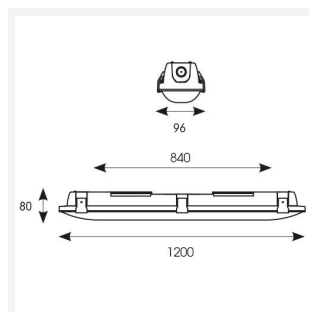

Tornado EVO

Tornado EVO CCT Multi Wattage 1200mm 1-10V
Code: ATORE4/1/DD4

Category	Battens and Weatherproofs
Application	Ancillary, Commercial, Education, Healthcare, Hospitality, Industrial, Retail
Specification	Performance

GENERAL INFORMATION

Wattage	40W
Lumens Delivered	3000lm - 6100lm (4000K)
Lm/W	150lm/W (4000K)
Beam Angle	120
CRI	80
CCT	4000/5000/6500K
Input	220-240V
Operating Temp	-20°C - 40°C
SDCM	3
Energy efficiency class	D
Product Weight without Packaging	1.75 kg

TECHNICAL INFORMATION

Light Source	LED
Colour / Finish	Grey
IP Rating	IP65
Class Protection	1
Internal / External	Internal / External
Surface / Recessed / Suspended	Ceiling, Suspended
Lumen Depreciation	L80 100,000h
Warranty (Years)	5
CE Mark	Yes
Height	80 mm