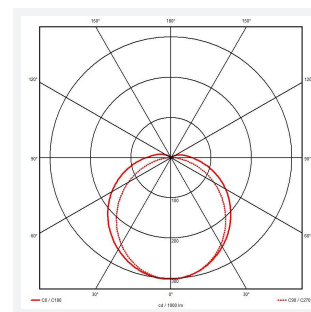

Tornado EVO

Tornado EVO CCT Multi Wattage 1200mm 1-10V
Code: ATORE4/1/DD4

Category	Battens and Weatherproofs
Application	Ancillary, Commercial, Education, Healthcare, Hospitality, Industrial, Retail
Specification	Performance

GENERAL INFORMATION

Wattage	40W
Lumens Delivered	3000lm - 6100lm (4000K)
Lm/W	150lm/W (4000K)
Beam Angle	120
CRI	80
CCT	4000/5000/6500K
Input	220-240V
Operating Temp	-20°C - 40°C
SDCM	3
Energy efficiency class	D
Product Weight without Packaging	1.75 kg

TECHNICAL INFORMATION

Light Source	LED
Colour / Finish	Grey
IP Rating	IP65
Class Protection	1
Internal / External	Internal / External
Surface / Recessed / Suspended	Ceiling, Suspended
Lumen Depreciation	L80 100,000h
Warranty (Years)	5
CE Mark	Yes
Height	80 mm