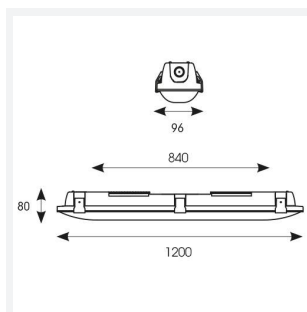

# Tornado EVO

Tornado EVO CCT Multi Wattage 1200mm 1-10V  
Code: ATORE4/1/DD4

<b>Category</b>	Battens and Weatherproofs
<b>Application</b>	Ancillary, Commercial, Education, Healthcare, Hospitality, Industrial, Retail
<b>Specification</b>	Performance

GENERAL INFORMATION	
Wattage	20W/40W
Lumens Delivered	3000lm - 6100lm (4000K)
Lm/W	150lm/W (4000K)
Beam Angle	120
CRI	80
CCT	4000/5000/6500K
Input	220/240V
Operating Temp	-20°C - 40°C
SDCM	3
Energy efficiency class	D
Product Weight without Packaging	1.75 kg

TECHNICAL INFORMATION	
Light Source	LED
Colour / Finish	Grey
IP Rating	IP65
Class Protection	1
Internal / External	Internal / External
Surface / Recessed / Suspended	Ceiling, Suspended
Lumen Depreciation	L80 100,000h
Warranty (Years)	5
CE Mark	Yes
Height	80 mm