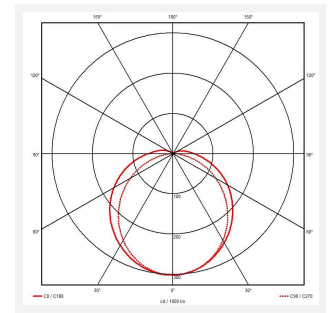

Tornado EVO

Tornado EVO CCT Multi Wattage 1200mm 1-10V
Code: ATORE4/1/DD4/SM3

Category	Battens and Weatherproofs
Application	Ancillary, Commercial, Education, Healthcare, Hospitality, Industrial, Retail
Specification	Performance

GENERAL INFORMATION	
Wattage	20W/40W
Lumens Delivered	3000lm - 6100lm (4000K)
Lm/W	150lm/W (4000K)
Beam Angle	120
CRI	80
CCT	4000/5000/6500K
Input	220-240V
Operating Temp	0°C - 40°C
SDCM	3
Energy efficiency class	D
Product Weight without Packaging	1.75 kg

TECHNICAL INFORMATION	
Light Source	LED
Colour / Finish	Grey
IP Rating	IP65
Class Protection	1
Internal / External	Internal / External
Surface / Recessed / Suspended	Ceiling, Suspended
Lumen Depreciation	L80 100,000h
Warranty (Years)	5
CE Mark	Yes
Height	80 mm