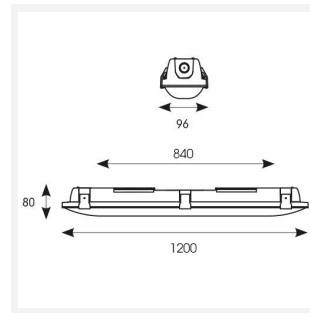

# Tornado EVO

Tornado EVO CCT Multi Wattage 1200mm 1-10V  
Code: ATORE4/1/DD4/SM3

<b>Category</b>	Battens and Weatherproofs
<b>Application</b>	Ancillary, Commercial, Education, Healthcare, Hospitality, Industrial, Retail
<b>Specification</b>	Performance

GENERAL INFORMATION	
Wattage	40W
Lumens Delivered	3000lm - 6100lm (4000K)
Lm/W	150lm/W (4000K)
Beam Angle	120
CRI	80
CCT	4000/5000/6500K
Input	220-240V
Operating Temp	0°C - 40°C
SDCM	3
Energy efficiency class	D
Product Weight without Packaging	1.75 kg

TECHNICAL INFORMATION	
Light Source	LED
Colour / Finish	Grey
IP Rating	IP65
Class Protection	1
Internal / External	Internal / External
Surface / Recessed / Suspended	Ceiling, Suspended
Lumen Depreciation	L80 100,000h
Warranty (Years)	5
CE Mark	Yes
Height	80 mm